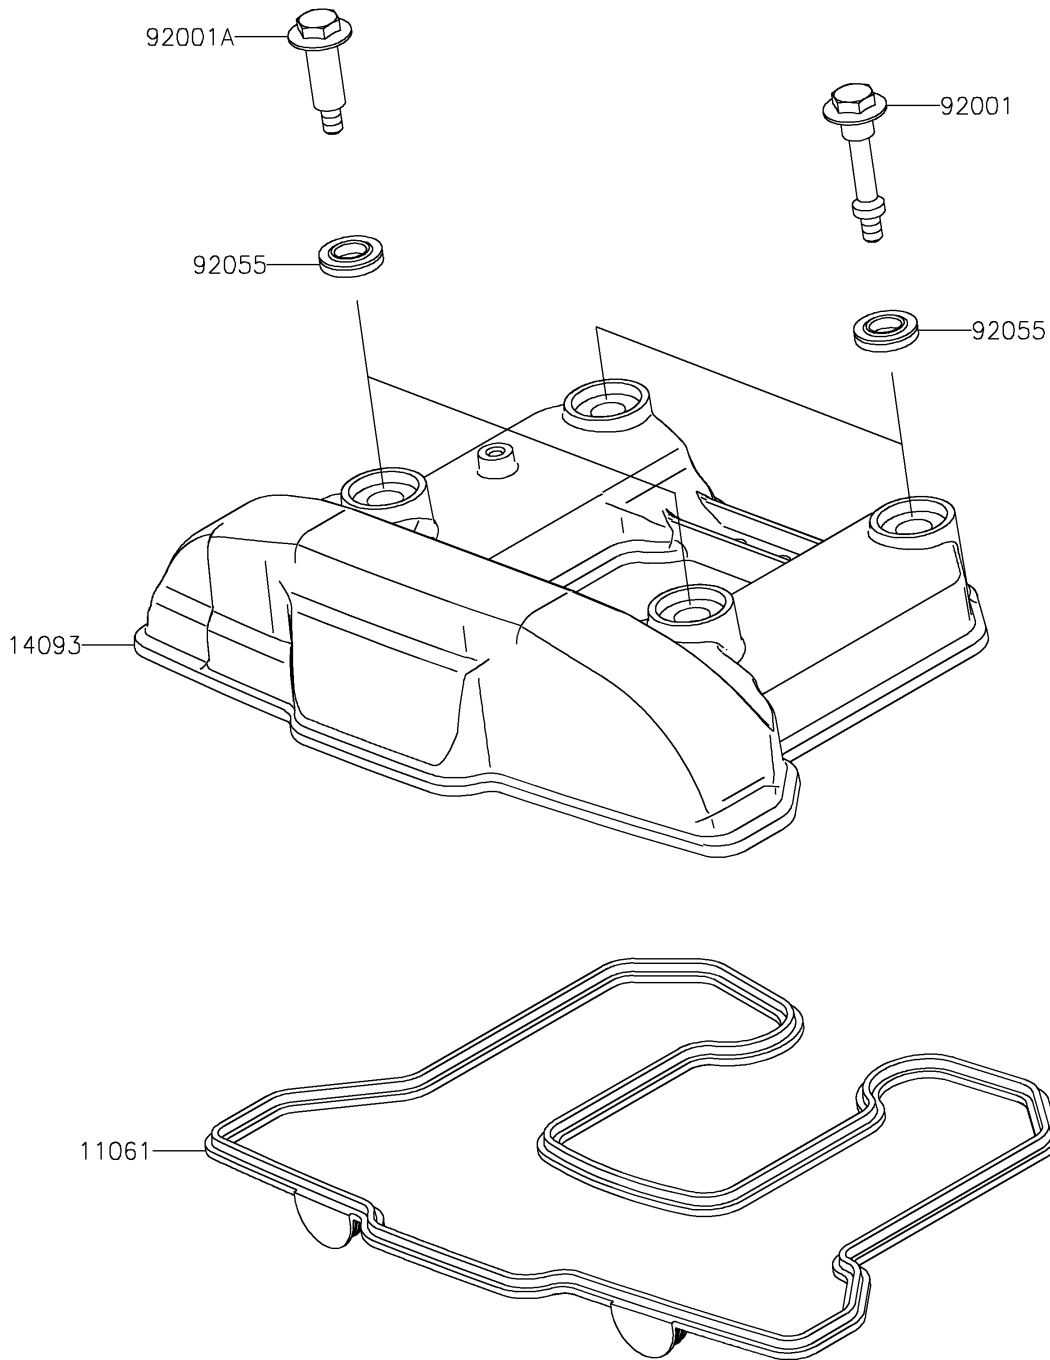

2025 KLR650 S ABS PARTS DIAGRAM

Cylinder Head Cover

E1112

2025 KLR650 S ABS PARTS LIST

Cylinder Head Cover

ITEM NAME	PART NUMBER	QUANTITY
GASKET,HEAD COVER (Ref # 11061)	11061-1390	1
COVER,HEAD (Ref # 14093)	14093-0059	1
BOLT,L=46.5 (Ref # 92001)	92001-1853	2
BOLT,L=34.5 (Ref # 92001A)	92001-1854	2
RING-O (Ref # 92055)	92055-0143	4