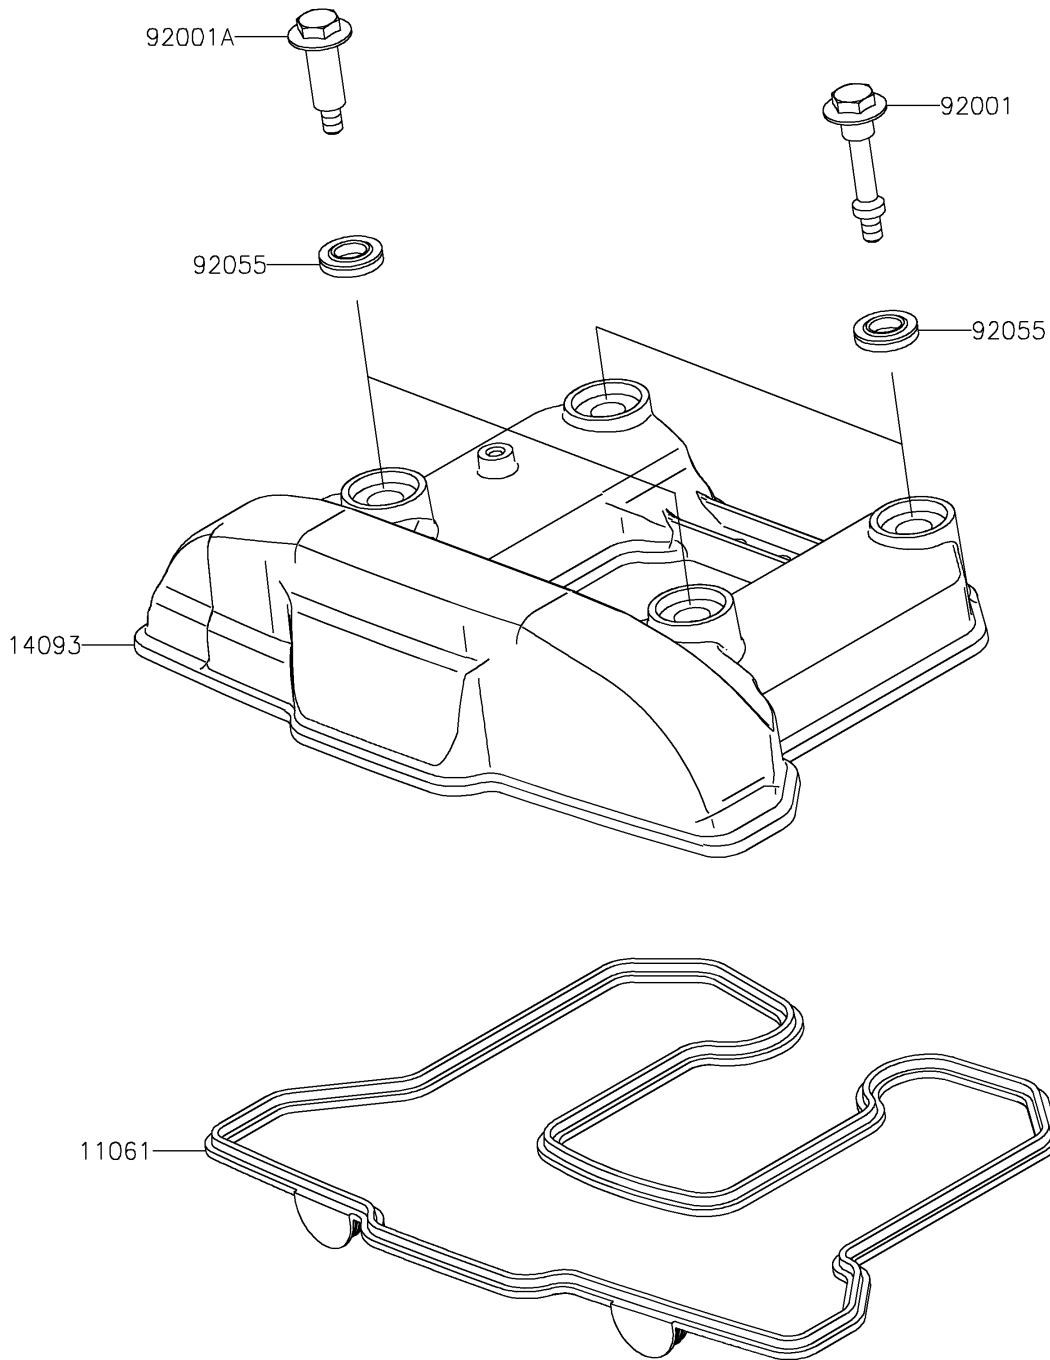

2023 KLR® 650 S PARTS DIAGRAM

Cylinder Head Cover

E1112

2023 KLR® 650 S PARTS LIST

Cylinder Head Cover

ITEM NAME	PART NUMBER	QUANTITY
GASKET,HEAD COVER (Ref # 11061)	11061-1390	1
COVER,HEAD (Ref # 14093)	14093-0059	1
BOLT,L=46.5 (Ref # 92001)	92001-1853	2
BOLT,L=34.5 (Ref # 92001A)	92001-1854	2
RING-O (Ref # 92055)	92055-0143	4