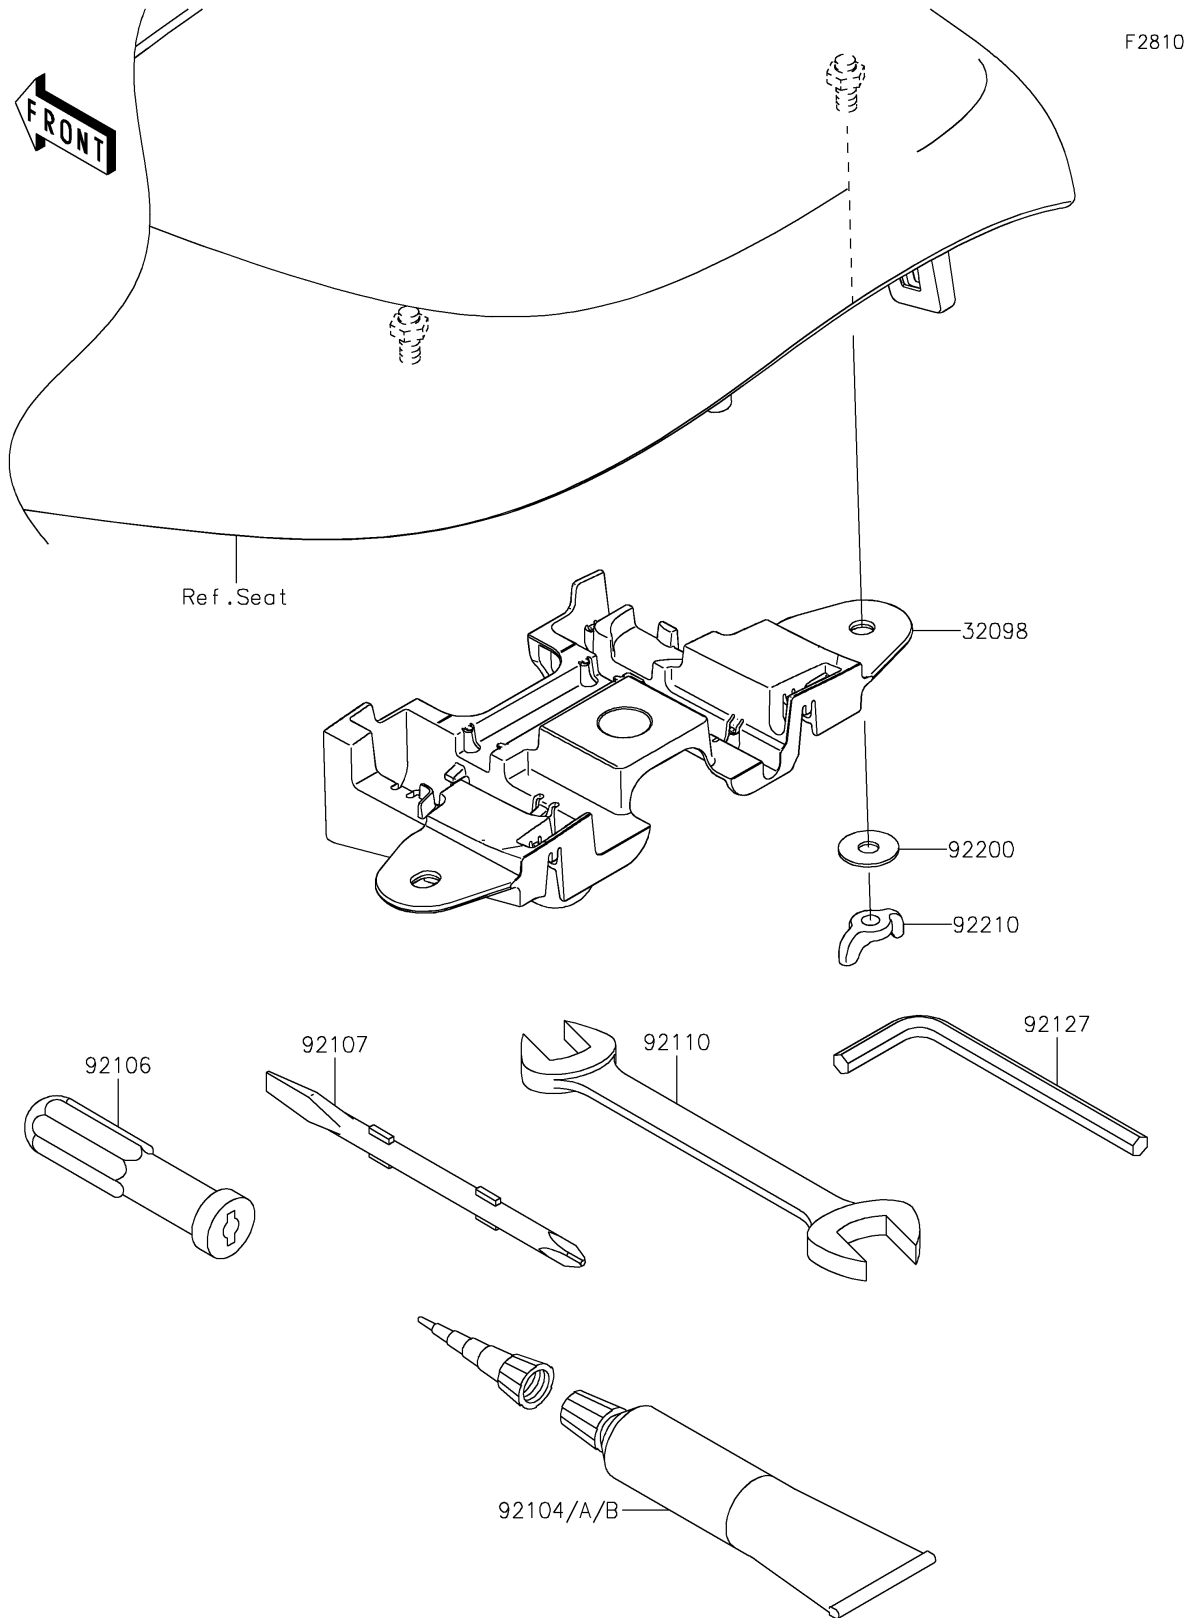

2024 Z900RS SE ABS PARTS DIAGRAM

Owner's Tools

2024 Z900RS SE ABS PARTS LIST

Owner's Tools

ITEM NAME	PART NUMBER	QUANTITY
CASE-TOOL (Ref # 32098)	32098-0025	1
GASKET-LIQUID,TB1211F,CLEAR (Ref # 92104)	92104-0004	1
GASKET-LIQUID,TB1216B,BLACK (Ref # 92104A)	92104-1064	1
GASKET-LIQUID,TB1207B,BLACK (Ref # 92104B)	92104-2068	1
GRIP-SCREW DRIVER (Ref # 92106)	92106-1001	1
TOOL-DRIVER,#2PHILLIPS&SLOT (Ref # 92107)	92107-1051	1
TOOL-WRENCH,OPEN END,14X17 (Ref # 92110)	92110-1045	1
TOOL-WRENCH,ALLEN,6MM (Ref # 92127)	92127-003	1
WASHER (Ref # 92200)	92200-0078	2
NUT,WING,6MM (Ref # 92210)	92210-1603	2