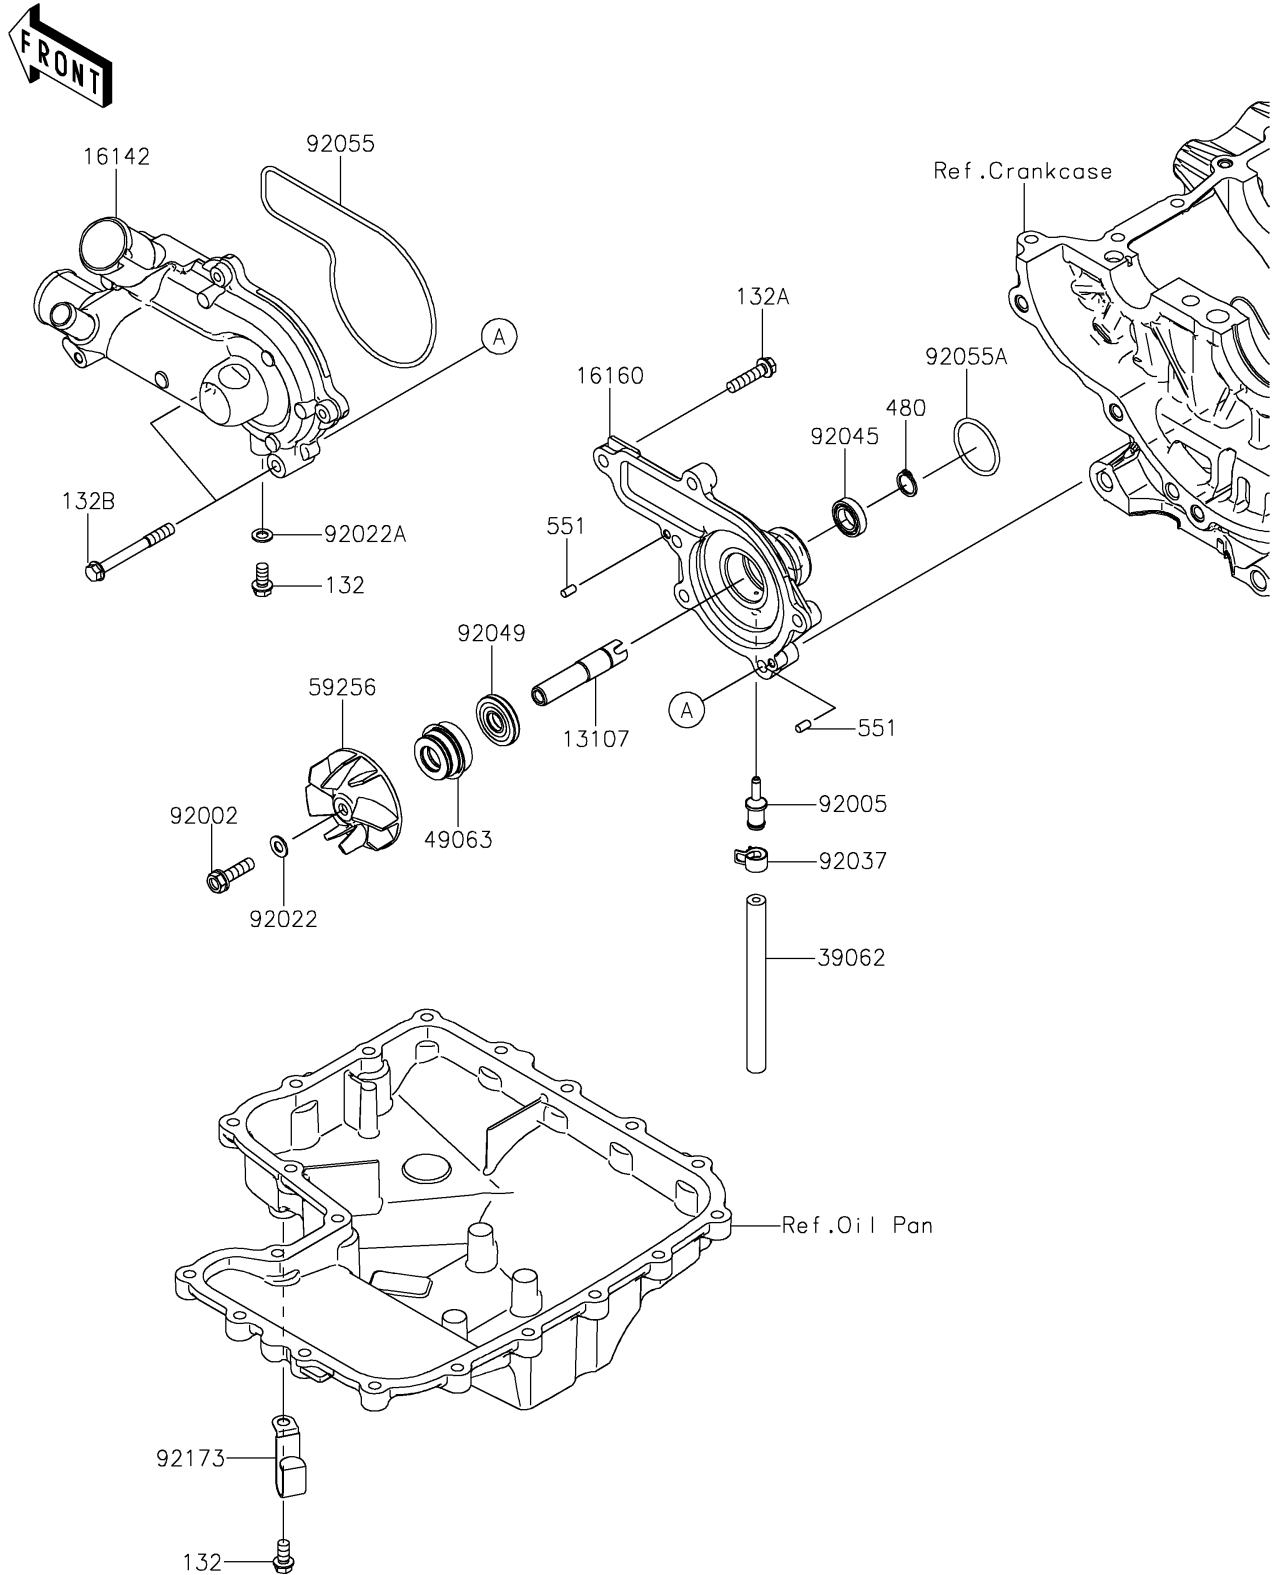

2025 Teryx KRX 1000 PARTS DIAGRAM

Water Pump

E3031

2025 Teryx KRX 1000 PARTS LIST

Water Pump

ITEM NAME	PART NUMBER	QUANTITY
SHAFT,WATER PUMP BODY (Ref # 13107)	13107-0894	1
COVER-PUMP,WATER (Ref # 16142)	16142-0756	1
BODY,WATER PUMP (Ref # 16160)	16160-0833	1
HOSE-COOLING,7.5X10.5X280 (Ref # 39062)	39062-1949	1
SEAL-MECHANICAL (Ref # 49063)	49063-1055	1
IMPELLER (Ref # 59256)	59256-0017	1
BOLT,6X22 (Ref # 92002)	92002-1154	1
FITTING (Ref # 92005)	92005-1482	1
WASHER,6.1X12X1 (Ref # 92022)	92022-077	1
WASHER,6.2X11X1 (Ref # 92022A)	92022-304	1
CLAMP (Ref # 92037)	92037-2113	1
BEARING-BALL,6801 (Ref # 92045)	92045-0971	1
SEAL-OIL (Ref # 92049)	92049-0778	1
RING-O,WATER PUMP COVER (Ref # 92055)	92055-0921	1
RING-O,28.7X2.4 (Ref # 92055A)	92055-0922	1
CLAMP (Ref # 92173)	92173-2336	1
BOLT-FLANGED-SMALL,6X12 (Ref # 132)	132BA0612	2
BOLT-FLANGED-SMALL,6X25 (Ref # 132A)	132BA0625	4
BOLT-FLANGED-SMALL,6X55 (Ref # 132B)	132BA0655	2
CIRCLIP-TYPE-C,12MM (Ref # 480)	480J1200	1
PIN-DOWEL,4X8 (Ref # 551)	551A0408	2