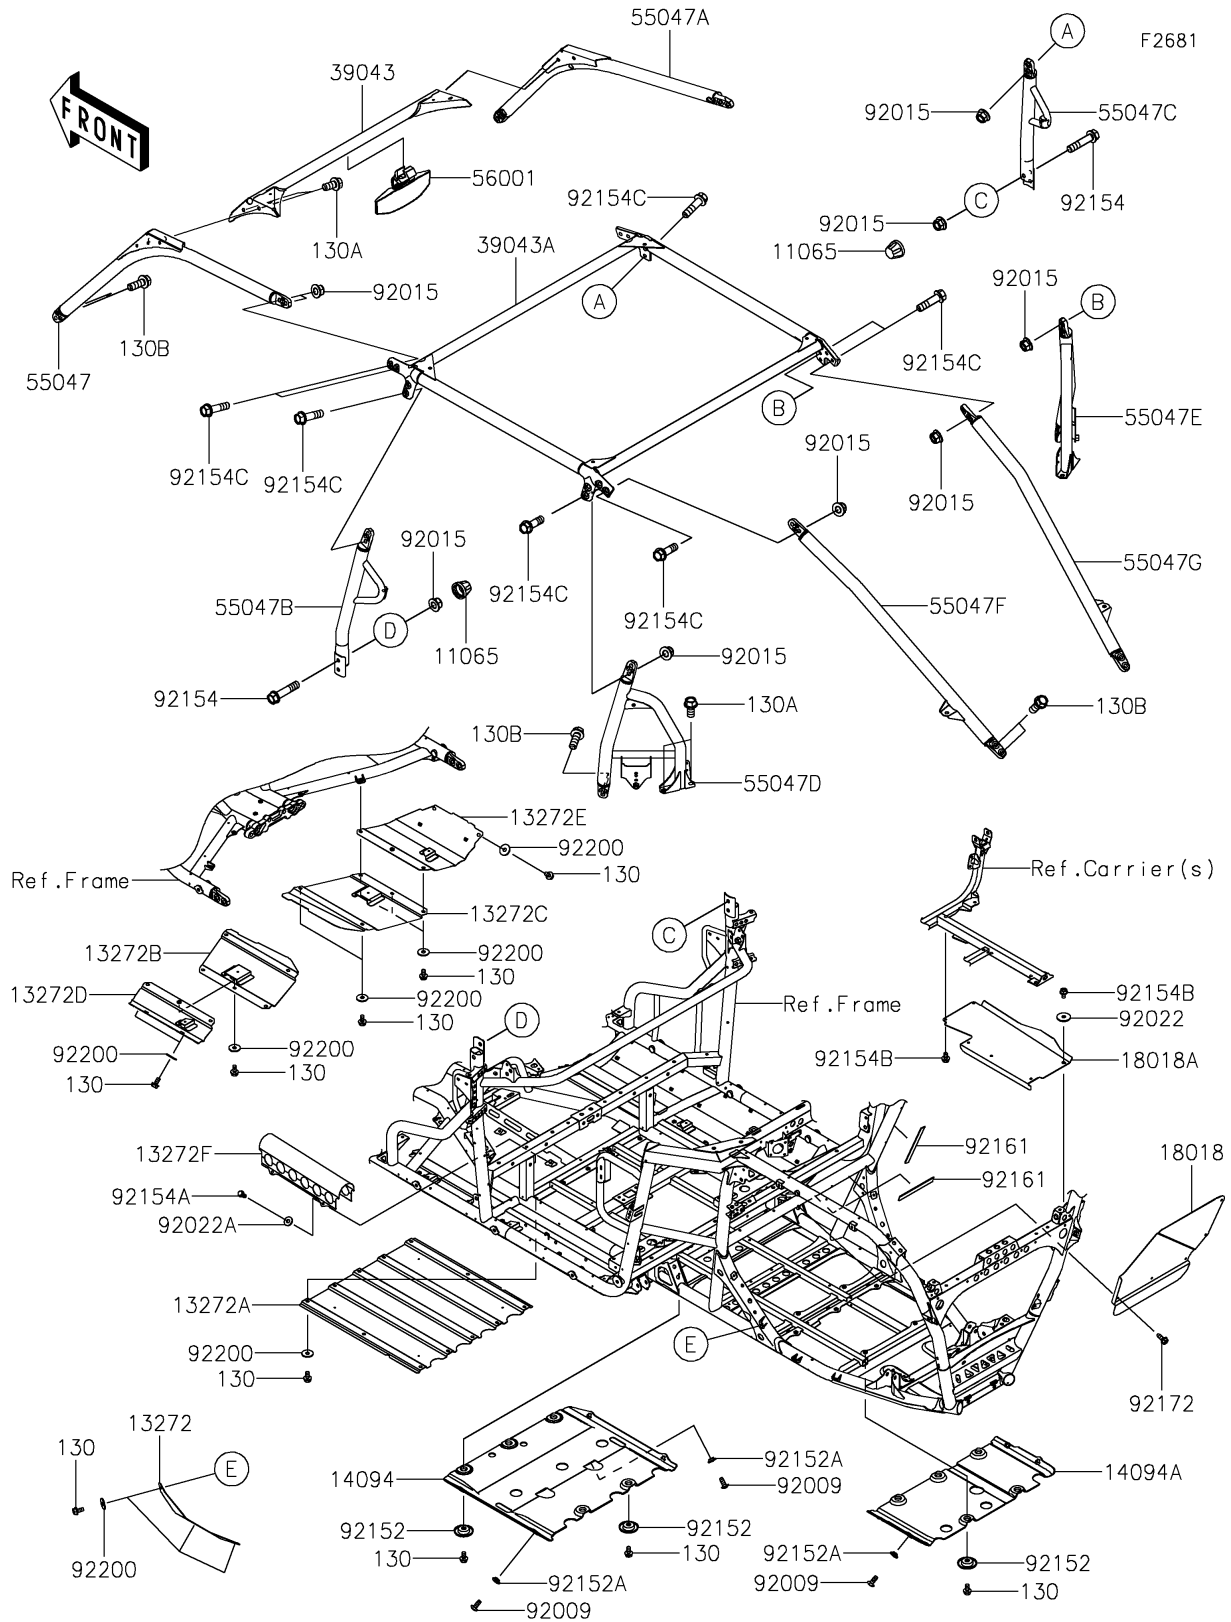

2025 Teryx KRX4 1000 Lifted Edition

PARTS DIAGRAM Guards/Cab Frame

2025 Teryx KRX4 1000 Lifted Edition

Kawasaki
Let the Good Times Roll®

PARTS LIST

Guards/Cab Frame

ITEM NAME	PART NUMBER	QUANTITY
CAP (Ref # 11065)	11065-0751	4
PLATE,CVT COVER (Ref # 13272)	13272-3797	1
PLATE,SKID,CNT (Ref # 13272A)	13272-3963	1
PLATE,SKID,FR,CNT,LH (Ref # 13272B)	13272-4328	1
PLATE,SKID,FR,CNT,RH (Ref # 13272C)	13272-4329	1
PLATE,SKID,FR,LH (Ref # 13272D)	13272-4330	1
PLATE,SKID,FR,RH (Ref # 13272E)	13272-4331	1
PLATE,DRIVE SHAFT (Ref # 13272F)	13272-7108	1
COVER,SKID,CNT (Ref # 14094)	14094-0040	1
COVER,SKID,RR (Ref # 14094A)	14094-0041	1
PLATE-HEAT GUARD (Ref # 18018)	18018-0616	1
PLATE-HEAT GUARD (Ref # 18018A)	18018-0646	1
CROSSMEMBER-COMP,FR,T.BLACK (Ref # 39043)	39043-0033-388	1
CROSSMEMBER-COMP,RR,T.BLACK (Ref # 39043A)	39043-0034-388	1
BAR-COMP,A-PILLAR,LH,T.BLACK (Ref # 55047)	55047-0399-388	1
BAR-COMP,A-PILLAR,RH,T.BLACK (Ref # 55047A)	55047-0400-388	1
BAR-COMP,B-PILLAR,LH,T.BLACK (Ref # 55047B)	55047-0401-388	1
BAR-COMP,B-PILLAR,RH,T.BLACK (Ref # 55047C)	55047-0402-388	1
BAR-COMP,C-PILLAR,LH,T.BLACK (Ref # 55047D)	55047-0403-388	1
BAR-COMP,C-PILLAR,RH,T.BLACK (Ref # 55047E)	55047-0404-388	1
BAR-COMP,D-PILLAR,LH,T.BLACK (Ref # 55047F)	55047-0405-388	1
BAR-COMP,D-PILLAR,RH,T.BLACK (Ref # 55047G)	55047-0406-388	1
MIRROR-ASSY,REARVIEW (Ref # 56001)	56001-0474	1
SCREW,TAPPING,6X16 (Ref # 92009)	92009-1166	10
NUT,LOCK,FLANGED,12MM (Ref # 92015)	92015-1433	20
WASHER,6.5X24X2 (Ref # 92022)	92022-1690	1
WASHER (Ref # 92022A)	92022-2247	4
COLLAR (Ref # 92152)	92152-0784	10
COLLAR,6.3X9.5X4.1 (Ref # 92152A)	92152-1571	10