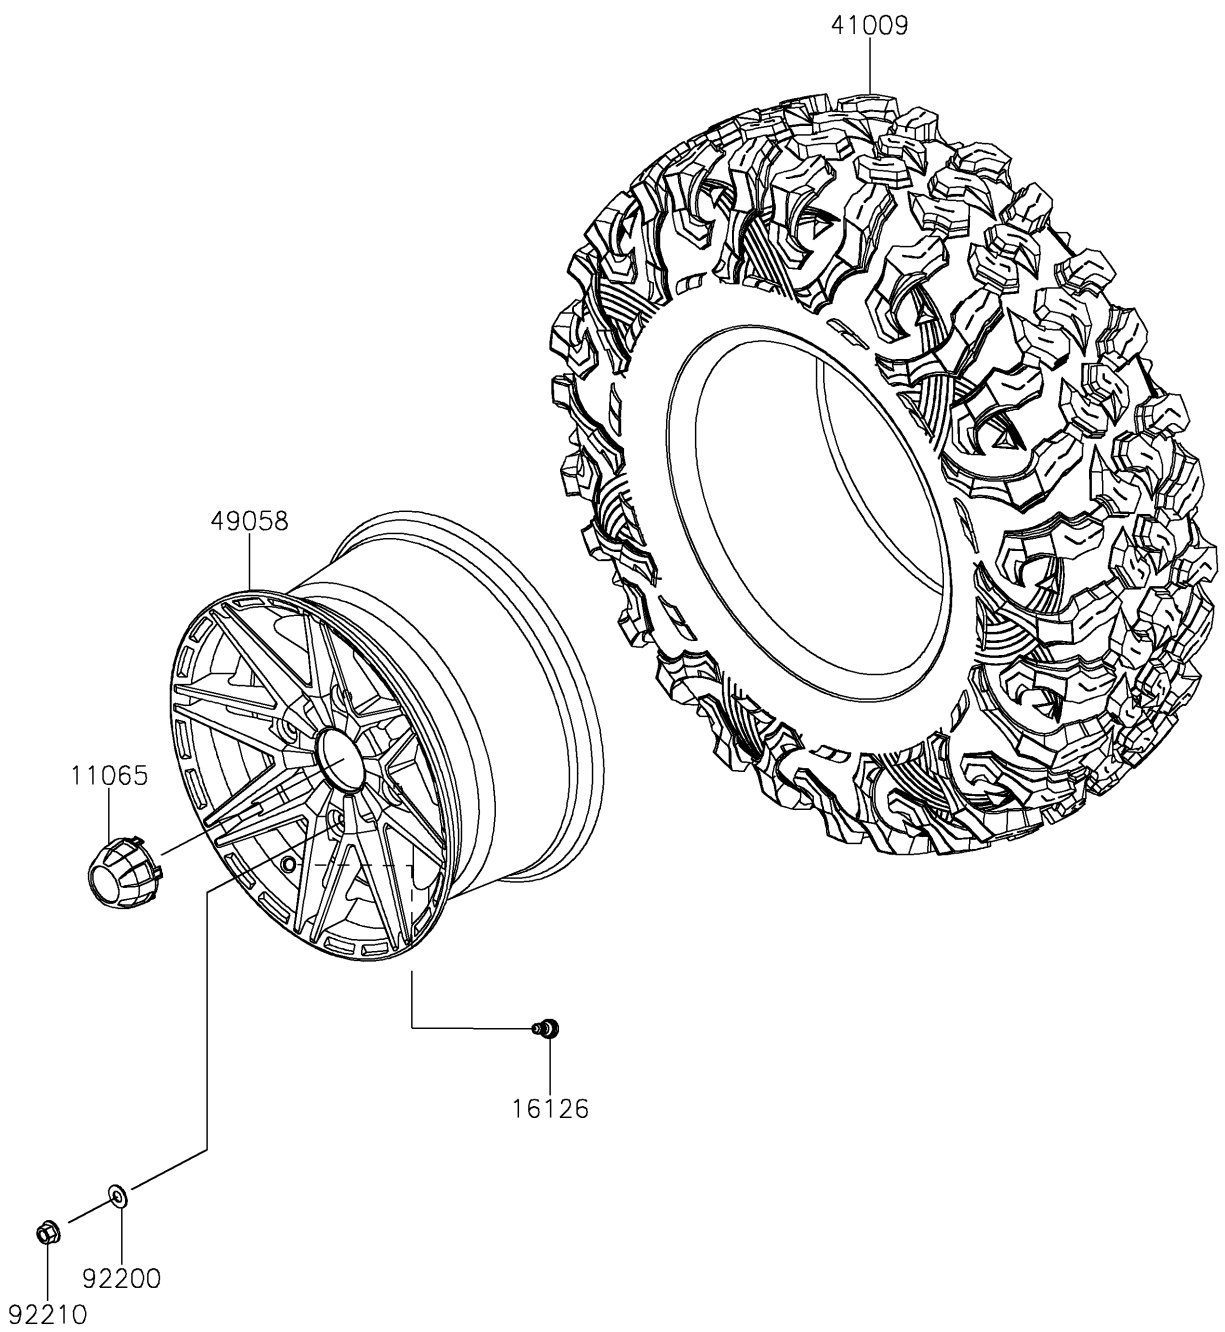

2025 TERYX® KRX4™ 1000 BLACKOUT EDITION PARTS DIAGRAM

Wheels/Tires

F2210

2025 TERYX® KRX4™ 1000 BLACKOUT EDITION PARTS LIST

Wheels/Tires

ITEM NAME	PART NUMBER	QUANTITY
CAP,WHEEL (Ref # 11065)	11065-1341	4
VALVE (Ref # 16126)	16126-4001	4
TIRE,31X10.00R15 ML1 (Ref # 41009)	41009-0817	4
WHEEL,F.S.BLACK (Ref # 49058)	49058-0715-397	4
WASHER,12.1X25X1.6 (Ref # 92200)	92200-0455	16
NUT,12MM (Ref # 92210)	92210-0603	16