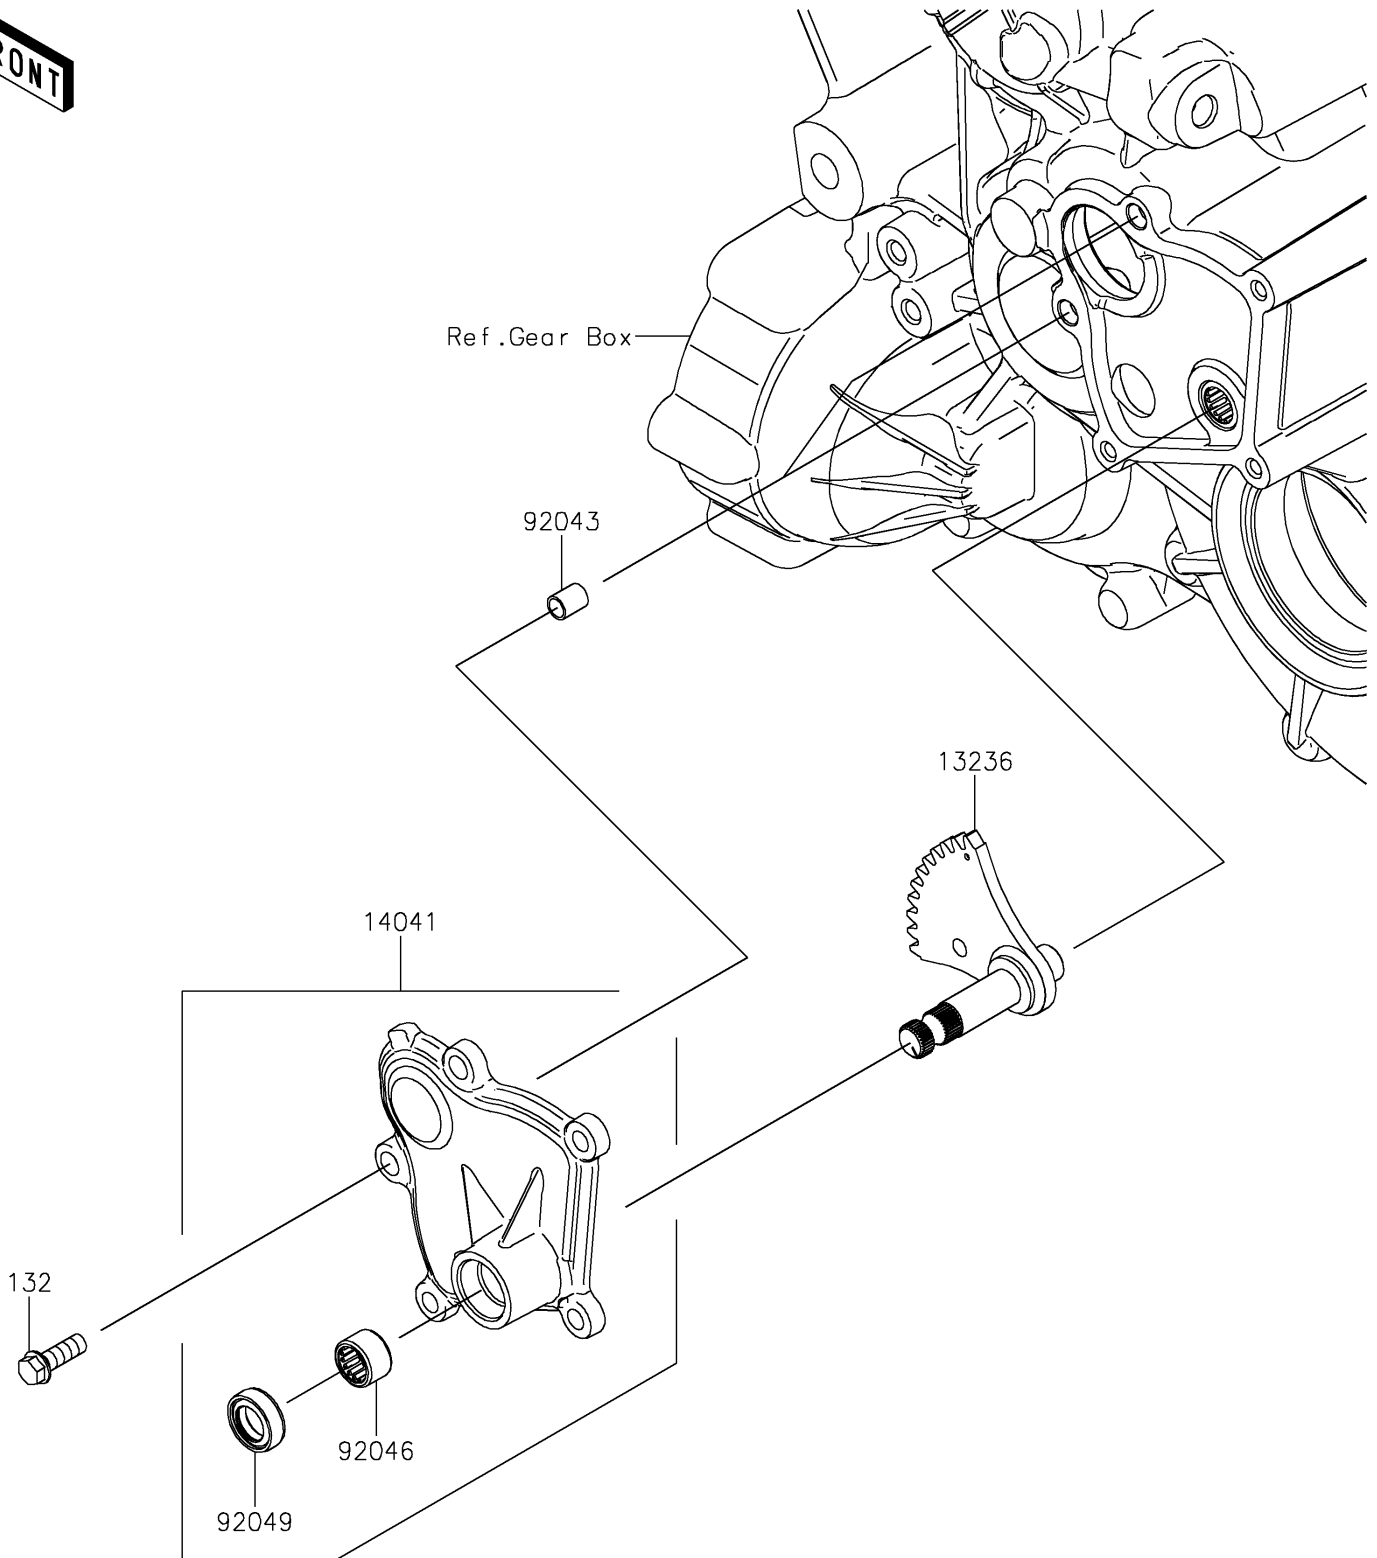

2025 Teryx KRX4 1000 Blackout Edition PARTS DIAGRAM

Gear Change Mechanism

E1370

2025 Teryx KRX4 1000 Blackout Edition PARTS LIST

Gear Change Mechanism

ITEM NAME	PART NUMBER	QUANTITY
LEVER-COMP (Ref # 13236)	13236-0816	1
COVER-COMP (Ref # 14041)	14041-0614	1
PIN,DOWEL,8X10 (Ref # 92043)	92043-1302	2
BEARING-NEEDLE,HK1210FM (Ref # 92046)	92046-0034	1
SEAL-OIL,CLUTCH RELEASE (Ref # 92049)	92049-1475	1
BOLT-FLANGED-SMALL,6X18 (Ref # 132)	132BA0618	5