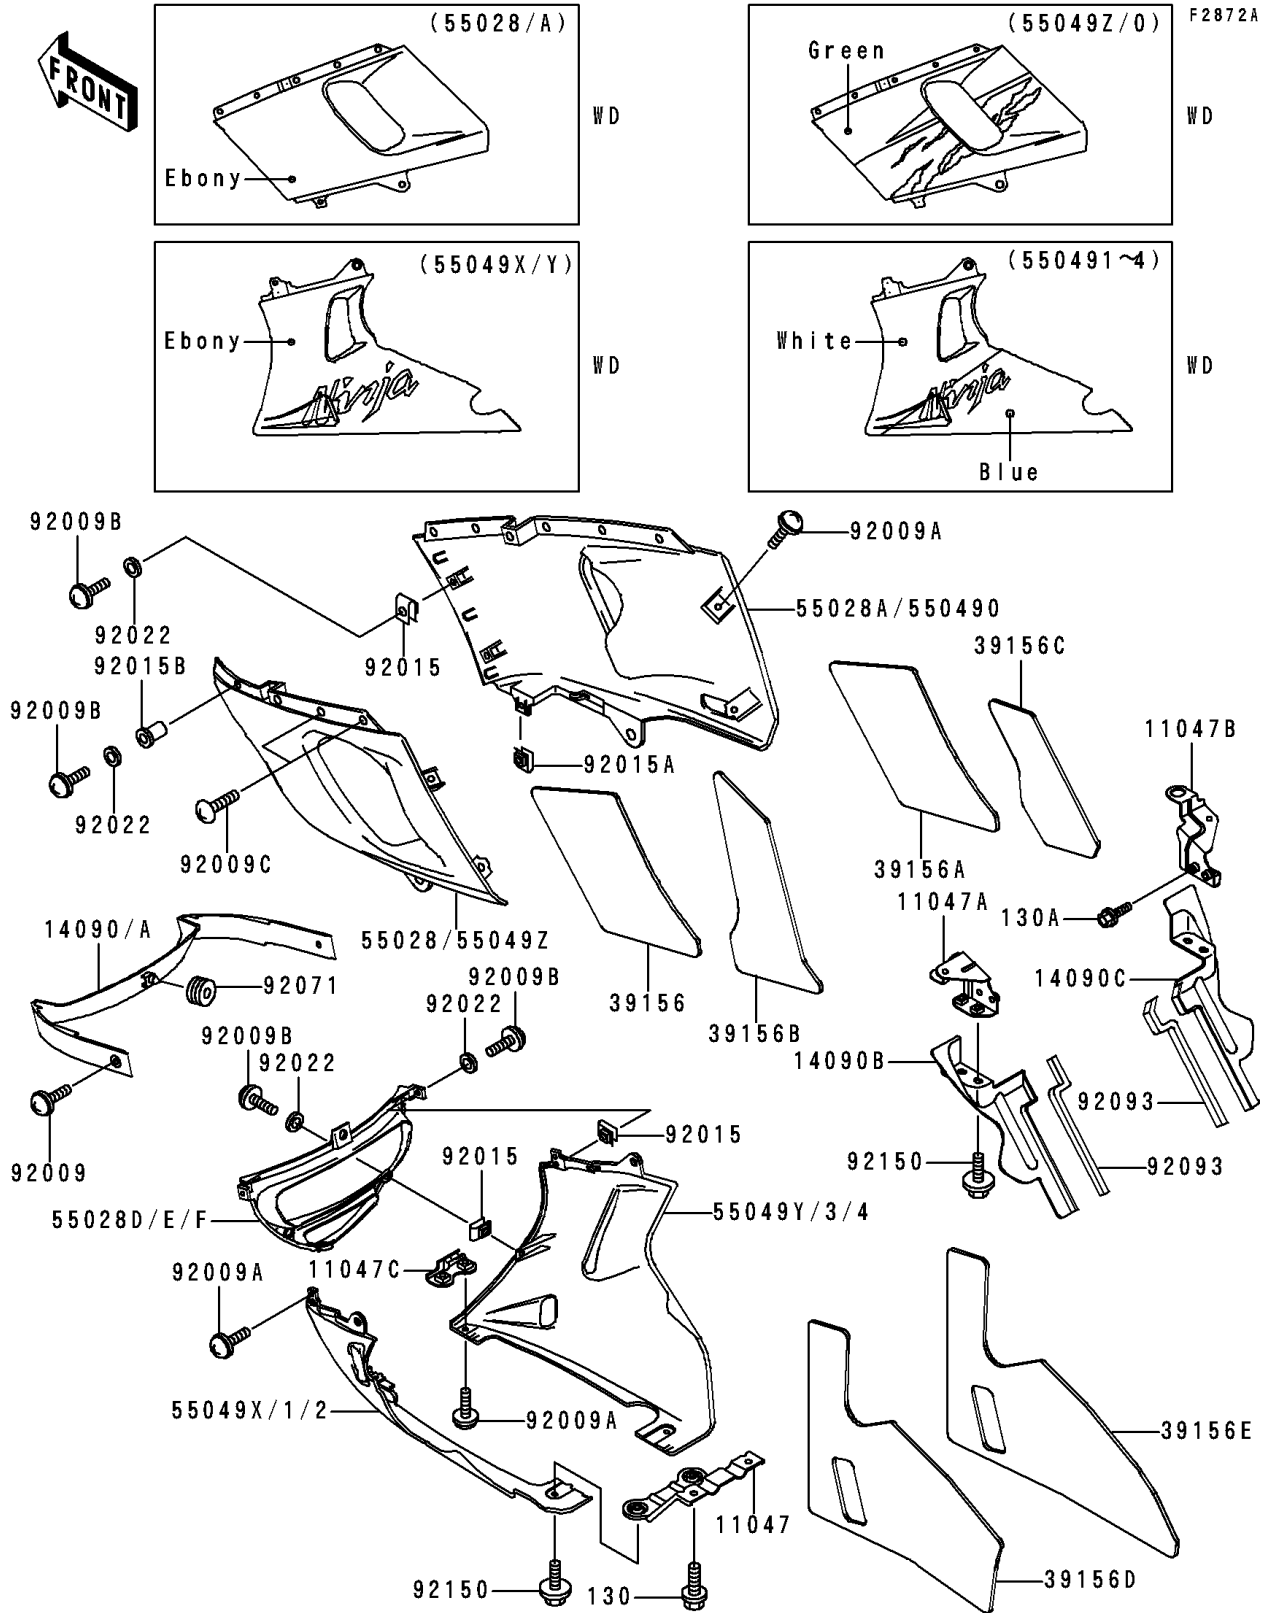

# 1994 Ninja® ZX™ -6 PARTS DIAGRAM

Cowling Lower(ZX600-E2)

# 1994 Ninja® ZX™ -6 PARTS LIST

Cowling Lowers(ZX600-E2)

ITEM NAME	PART NUMBER	QUANTITY
BRACKET,LWR COWLING (Ref # 11047)	11047-1091	1
BRACKET,CNT COWLING,LH (Ref # 11047A)	11047-1936	1
BRACKET,CNT COWLING,RH (Ref # 11047B)	11047-1937	1
BRACKET,LWR COWLING,FR (Ref # 11047C)	11047-1938	1
COVER,HEAT GUARD,LH (Ref # 14090B)	14090-1292	1
COVER,HEAT GUARD,RH (Ref # 14090C)	14090-1293	1
PAD,CNT COWLING,LH,FR (Ref # 39156)	39156-1368	1
PAD,CNT COWLING,RH,FR (Ref # 39156A)	39156-1369	1
PAD,CNT COWLING,LH,RR (Ref # 39156B)	39156-1370	1
PAD,CNT COWLING,RH,RR (Ref # 39156C)	39156-1371	1
PAD,LWR COWLING,LH (Ref # 39156D)	39156-1372	1
PAD,LWR COWLING,RH (Ref # 39156E)	39156-1373	1
COWLING,CNT,LH,EBONY (Ref # 55028)	55028-1293-H8	1
COWLING,CNT,RH,EBONY (Ref # 55028A)	55028-1294-H8	1
COWLING,LWR,FR,EBONY (Ref # 55028E)	55028-1297-H8	1
COWLING.,CNT,RH,L.GREEN (Ref # 550490)	55049-5275-7F	1
COWLING.,LWR,LH,EBONY (Ref # 55049X)	55049-5271-H8	1
COWLING.,LWR,RH,EBONY (Ref # 55049Y)	55049-5272-H8	1
COWLING.,CNT,LH,L.GREEN (Ref # 55049Z)	55049-5274-7F	1
BOLT-FLANGED (Ref # 130)	130J0612	2
BOLT-FLANGED (Ref # 130A)	130J0620	4
SCREW,6X14,WHITE (Ref # 92009)	92009-1287	2
SCREW,6X16 (Ref # 92009A)	92009-1621	6
SCREW,5X16 (Ref # 92009B)	92009-1654	15
SCREW,5X20 (Ref # 92009C)	92009-1656	4
NUT,5MM (Ref # 92015)	92015-1573	8
NUT,6MM (Ref # 92015A)	92015-1602	2
NUT,WELL,5MM (Ref # 92015B)	92015-1757	10
WASHER,NYLON,5.3X11.5X1.5 (Ref # 92022)	92022-1521	15