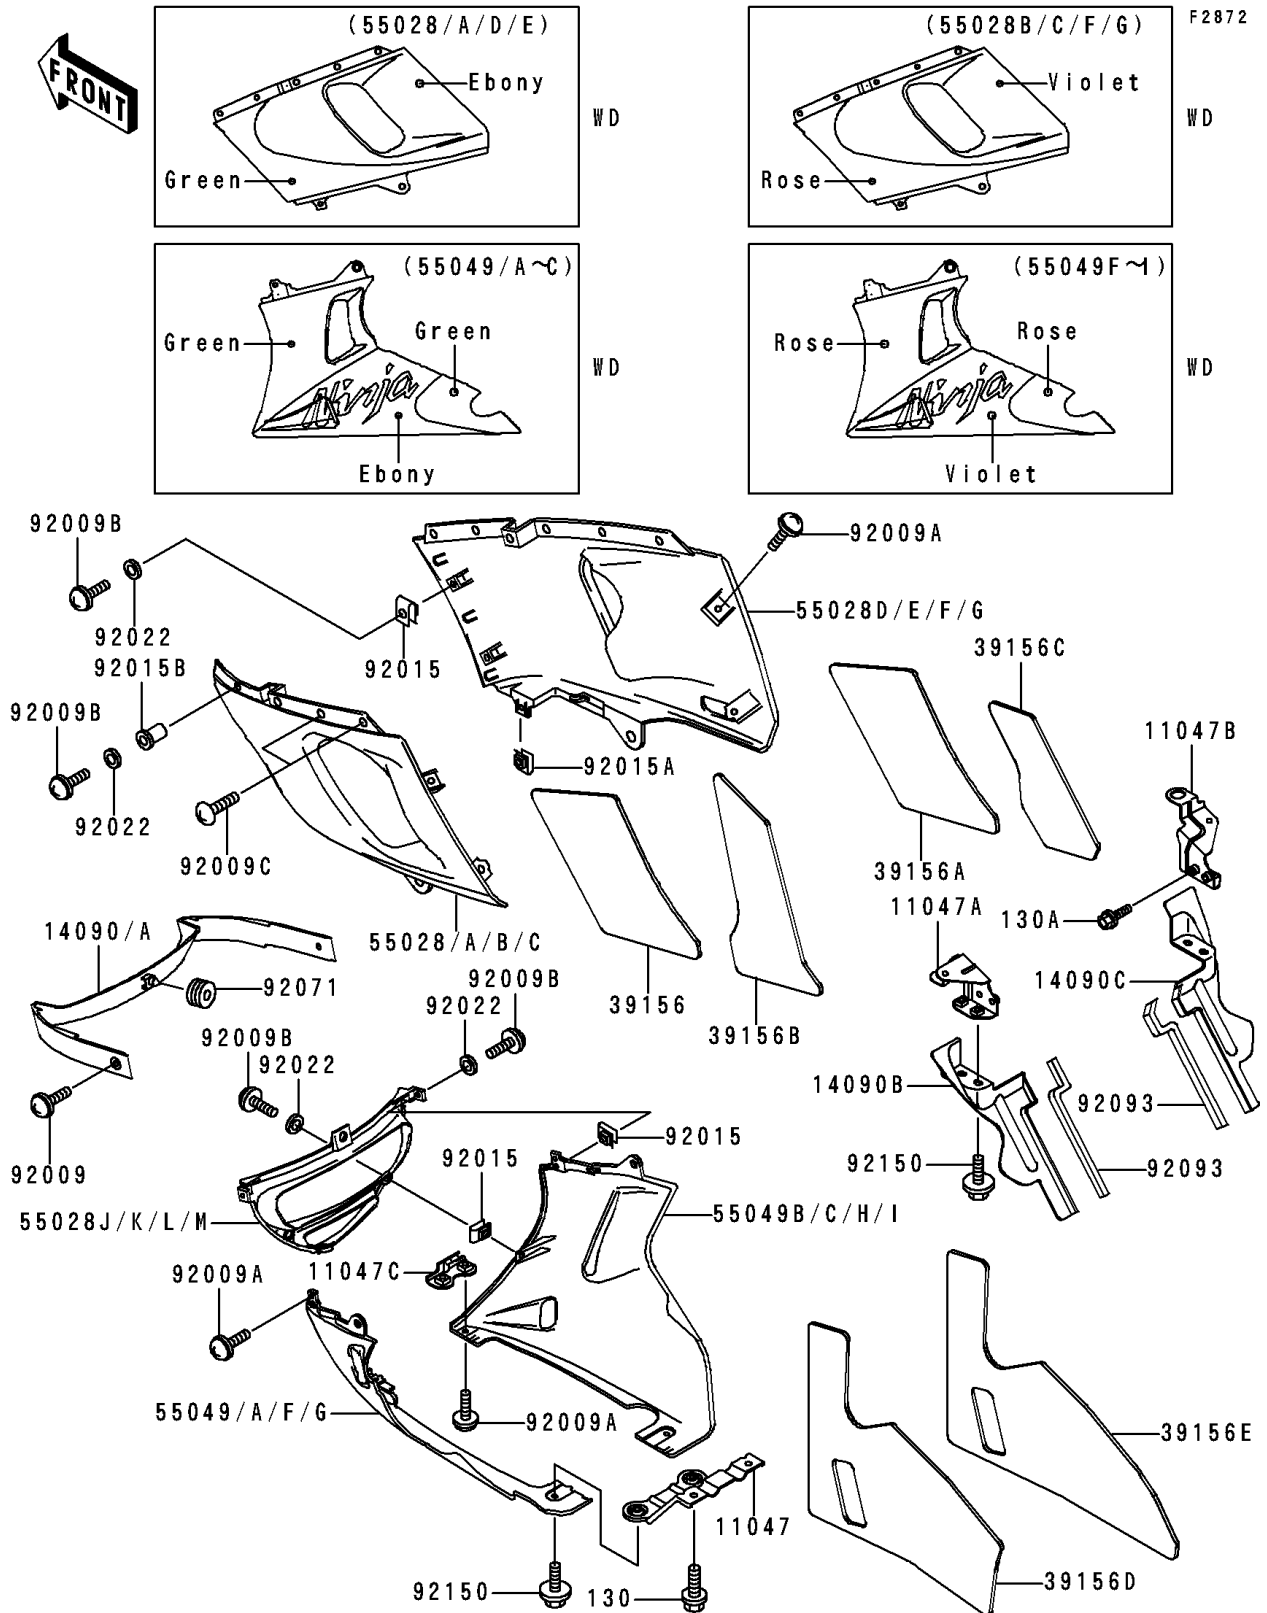

1993 Ninja® ZX™-6 PARTS DIAGRAM

Cowling Lower (ZX600-E1)

1993 Ninja® ZX™-6 PARTS LIST

Cowling Lowers(ZX600-E1)

ITEM NAME	PART NUMBER	QUANTITY
BRACKET,LWR COWLING (Ref # 11047)	11047-1091	1
BRACKET,CNT COWLING,LH (Ref # 11047A)	11047-1936	1
BRACKET,CNT COWLING,RH (Ref # 11047B)	11047-1937	1
BRACKET,LWR COWLING,FR (Ref # 11047C)	11047-1938	1
COVER,HEAT GUARD,LH (Ref # 14090B)	14090-1292	1
COVER,HEAT GUARD,RH (Ref # 14090C)	14090-1293	1
PAD,CNT COWLING,LH,FR (Ref # 39156)	39156-1368	1
PAD,CNT COWLING,RH,FR (Ref # 39156A)	39156-1369	1
PAD,CNT COWLING,LH,RR (Ref # 39156B)	39156-1370	1
PAD,CNT COWLING,RH,RR (Ref # 39156C)	39156-1371	1
PAD,LWR COWLING,LH (Ref # 39156D)	39156-1372	1
PAD,LWR COWLING,RH (Ref # 39156E)	39156-1373	1
BOLT-FLANGED (Ref # 130)	130J0612	1
BOLT-FLANGED (Ref # 130A)	130J0620	1
SCREW,6X14,WHITE (Ref # 92009)	92009-1287	1
SCREW,6X16 (Ref # 92009A)	92009-1621	1
SCREW,5X16 (Ref # 92009B)	92009-1654	1
SCREW,5X20 (Ref # 92009C)	92009-1656	1
NUT,5MM (Ref # 92015)	92015-1573	1
NUT,6MM (Ref # 92015A)	92015-1602	1
NUT,WELL,5MM (Ref # 92015B)	92015-1757	1
WASHER,NYLON,5.3X11.5X1.5 (Ref # 92022)	92022-1521	1
GROMMET (Ref # 92071)	92071-056	1
SEAL (Ref # 92093)	92093-1351	1
BOLT,6X14 (Ref # 92150)	92150-1133	1
COVER,CNT,SILVER NO.35 (Ref # 14090)	14090-1263-TX	1
COVER,CNT,SILVER NO.35 (Ref # 14090A)	14090-1263-VZ	1
COWLING,CNT,LH,EBONY/GREEN (Ref # 55028)	55028-1293-TL	1
COWLING,CNT,LH,EBONY/GREEN (Ref # 55028A)	55028-1293-VS	1