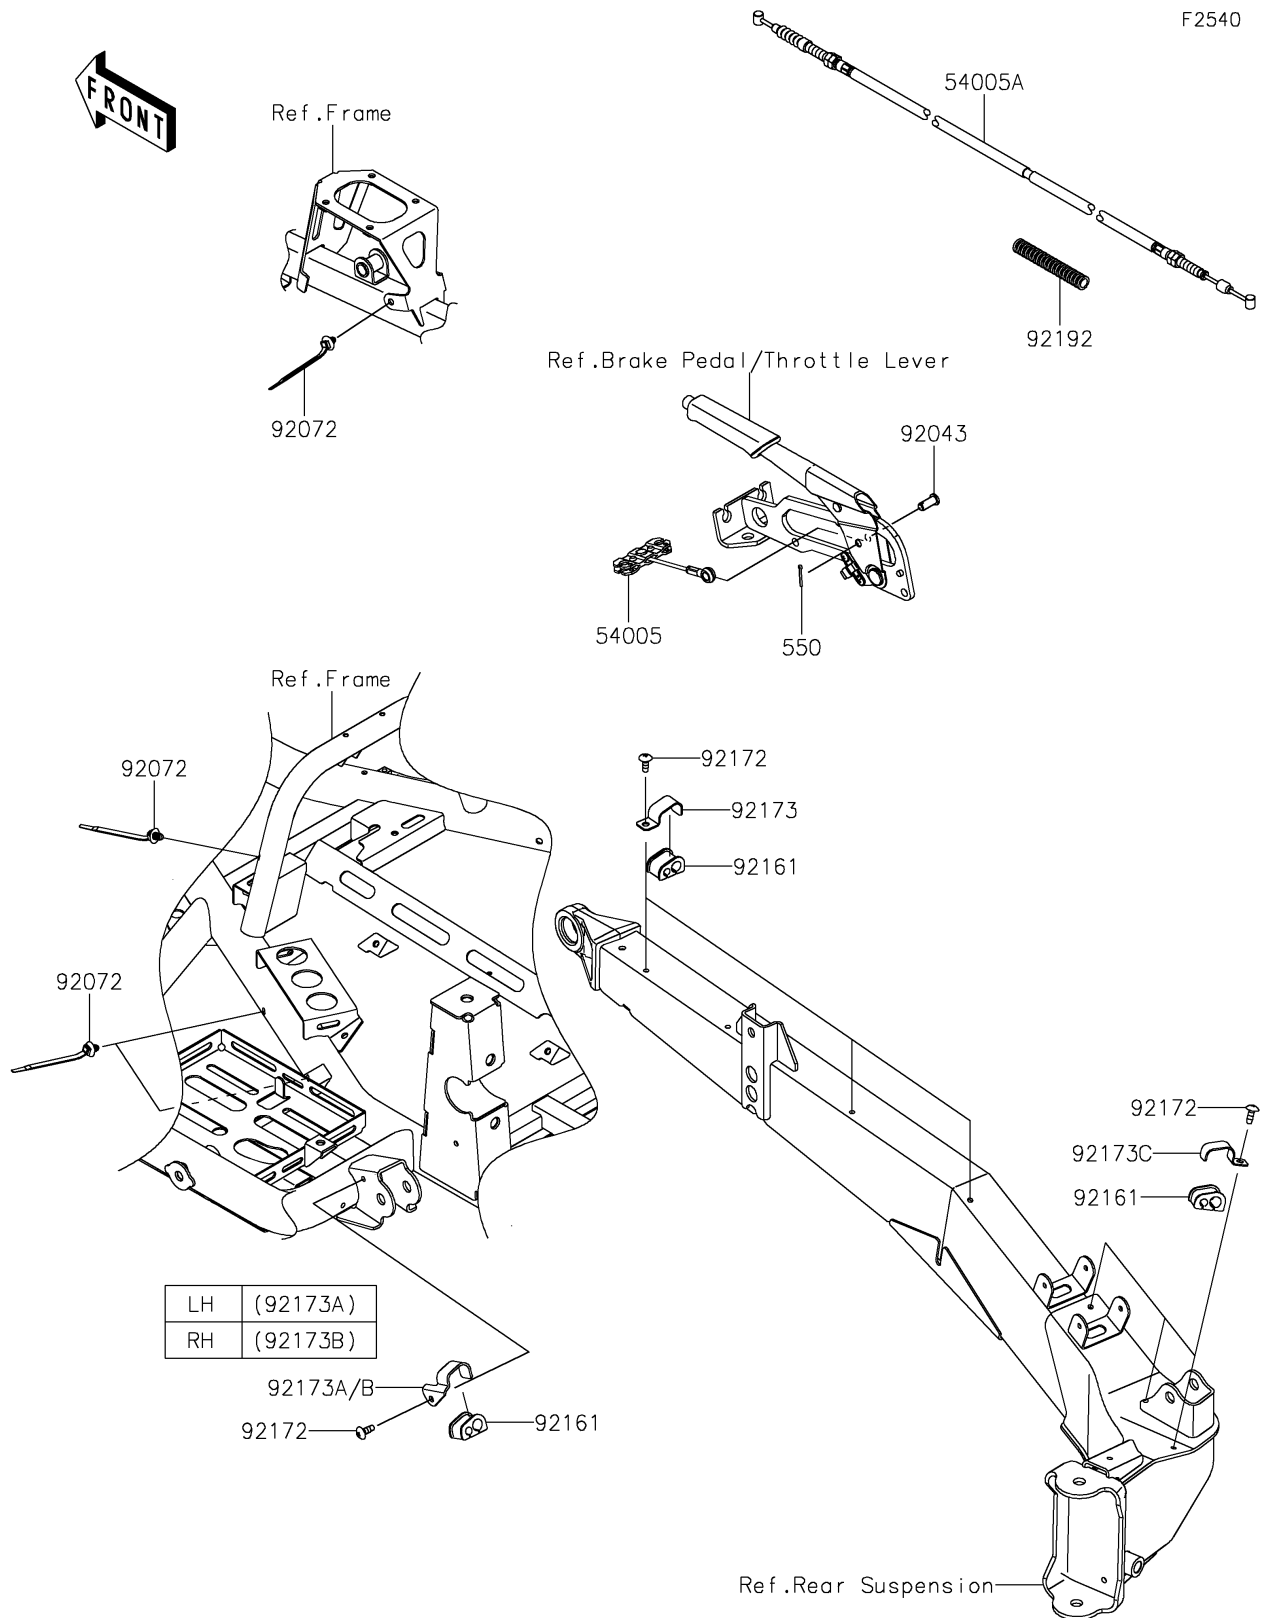

2025 TERYX KRX® 1000 LIFTED EDITION

PARTS DIAGRAM

Cables

2025 TERYX KRX[®] 1000 LIFTED EDITION

Kawasaki
Let the Good Times Roll[®]

PARTS LIST

Cables

ITEM NAME	PART NUMBER	QUANTITY
CABLE-BRAKE,PARKING BRAKE (Ref # 54005)	54005-0312	1
CABLE-BRAKE,PARKING BRAKE (Ref # 54005A)	54005-0323	2
PIN (Ref # 92043)	92043-1039	1
BAND,OS170-FT7(BLACK) (Ref # 92072)	92072-1414	8
DAMPER (Ref # 92161)	92161-2174	14
SCREW,TAPPING,6X16 (Ref # 92172)	92172-0739	14
CLAMP (Ref # 92173)	92173-1991	6
CLAMP,LH (Ref # 92173A)	92173-1992	1
CLAMP,RH (Ref # 92173B)	92173-1993	1
CLAMP (Ref # 92173C)	92173-2097	6
TUBE,CORRUGATED,L=100 (Ref # 92192)	92192-3809	1
PIN-COTTER,2.5X18 (Ref # 550)	550AA2518	1