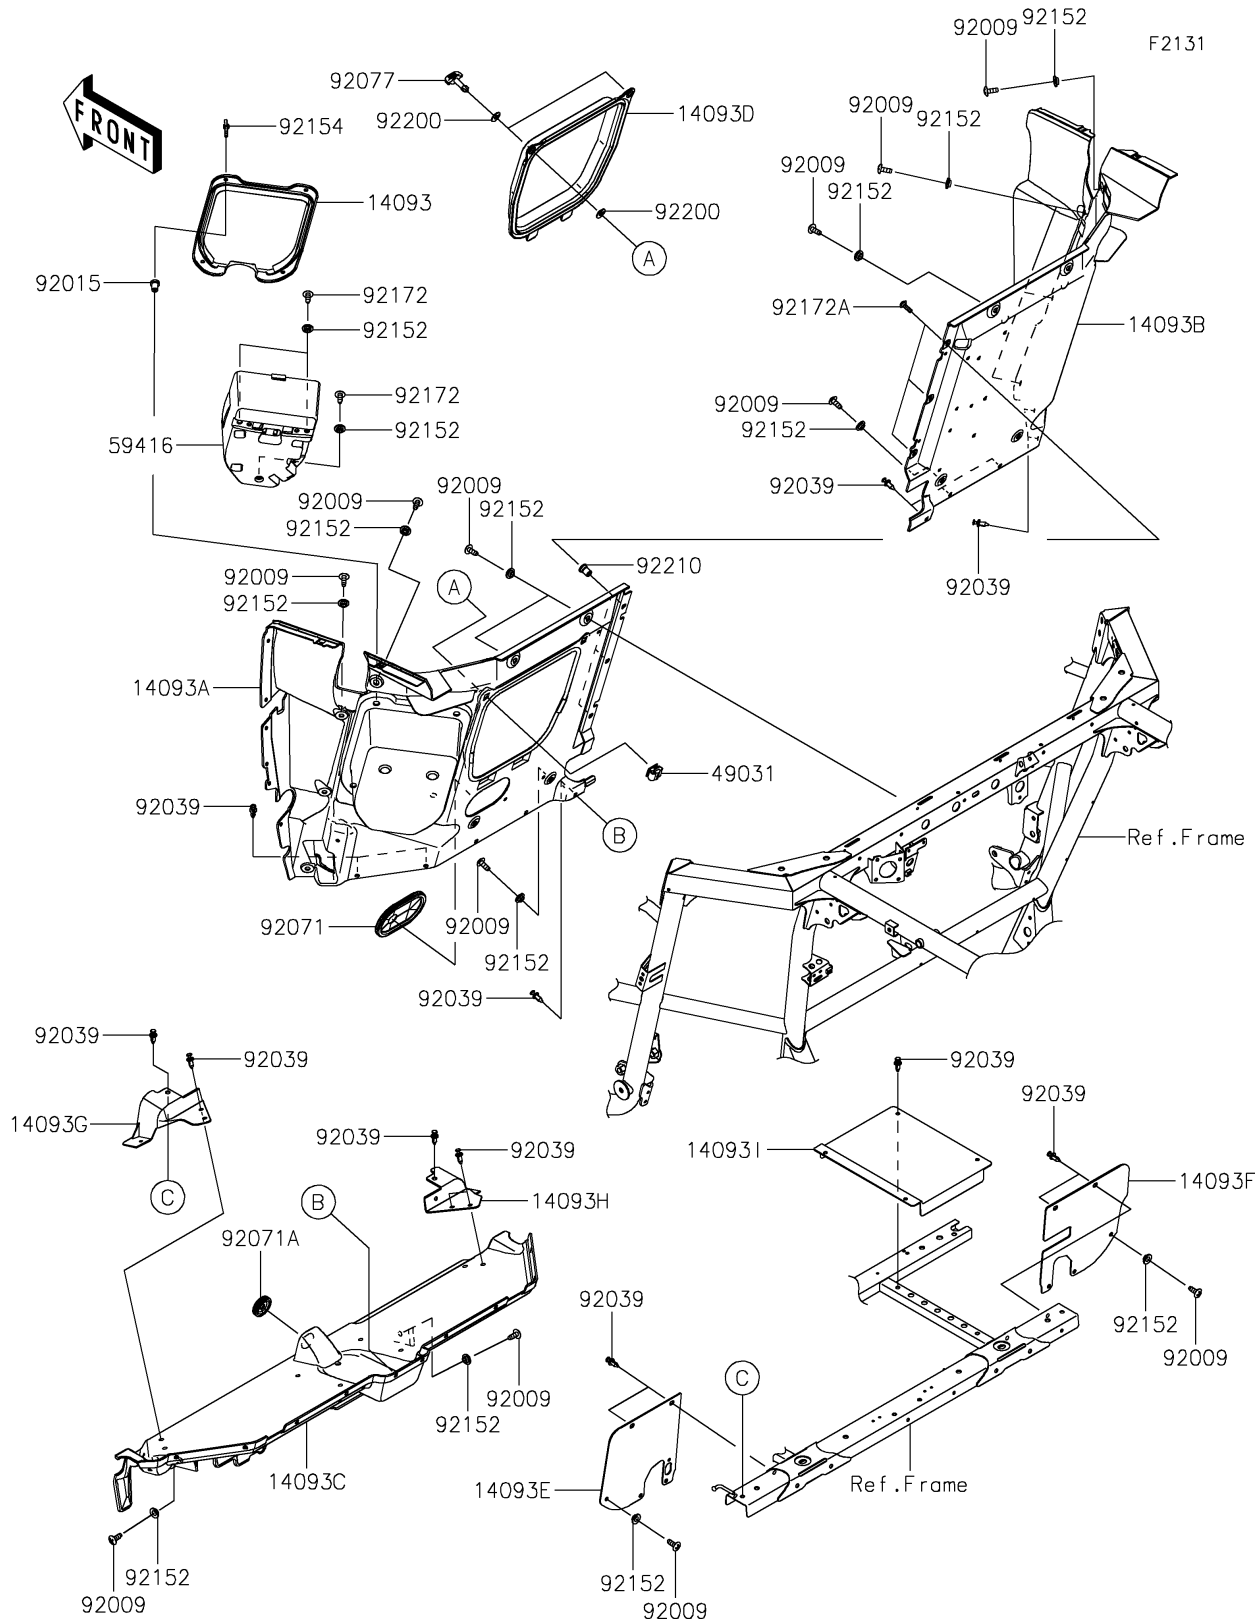

2025 TERYX KRX® 1000 LIFTED EDITION

PARTS DIAGRAM

Frame Fittings(Rear)

2025 TERYX KRX® 1000 LIFTED EDITION

Kawasaki
Let the Good Times Roll®

PARTS LIST

Frame Fittings(Rear)

ITEM NAME	PART NUMBER	QUANTITY
COVER,ELECTRIC-CASE (Ref # 14093)	14093-0821	1
COVER,SEAT-BACK-PANEL,LH (Ref # 14093A)	14093-0840	1
COVER,SEAT-BACK-PANEL,RH (Ref # 14093B)	14093-0841	1
COVER,SEAT-BACK-PANEL,LWR (Ref # 14093C)	14093-0842	1
COVER,A/C-BOX (Ref # 14093D)	14093-0843	1
COVER,BATTERY (Ref # 14093E)	14093-0853	1
COVER,FUEL-TANK (Ref # 14093F)	14093-0854	1
COVER,SEAT-BACK,LH (Ref # 14093G)	14093-0992	1
COVER,SEAT-BACK,RH (Ref # 14093H)	14093-0993	1
COVER,SEAT,LWR (Ref # 14093I)	14093-1006	1
LATCH,A/C-BOX (Ref # 49031)	49031-0022	2
CASE-ELECTRIC (Ref # 59416)	59416-0028	1
SCREW,TAPPING,6X16 (Ref # 92009)	92009-1166	24
NUT,RUBBER,6MM (Ref # 92015)	92015-1692	4
RIVET (Ref # 92039)	92039-0776	24
GROMMET (Ref # 92071)	92071-0789	1
GROMMET (Ref # 92071A)	92071-0791	1
KNOB (Ref # 92077)	92077-0030	2
COLLAR,6.3X9.5X4.1 (Ref # 92152)	92152-1571	27
BOLT,WING,6X25 (Ref # 92154)	92154-4116	4
SCREW,6X16 (Ref # 92172)	92172-0284	3
SCREW,5MM (Ref # 92172A)	92172-0292	3
WASHER (Ref # 92200)	92200-0503	4
NUT,WELL,5MM (Ref # 92210)	92210-0370	3