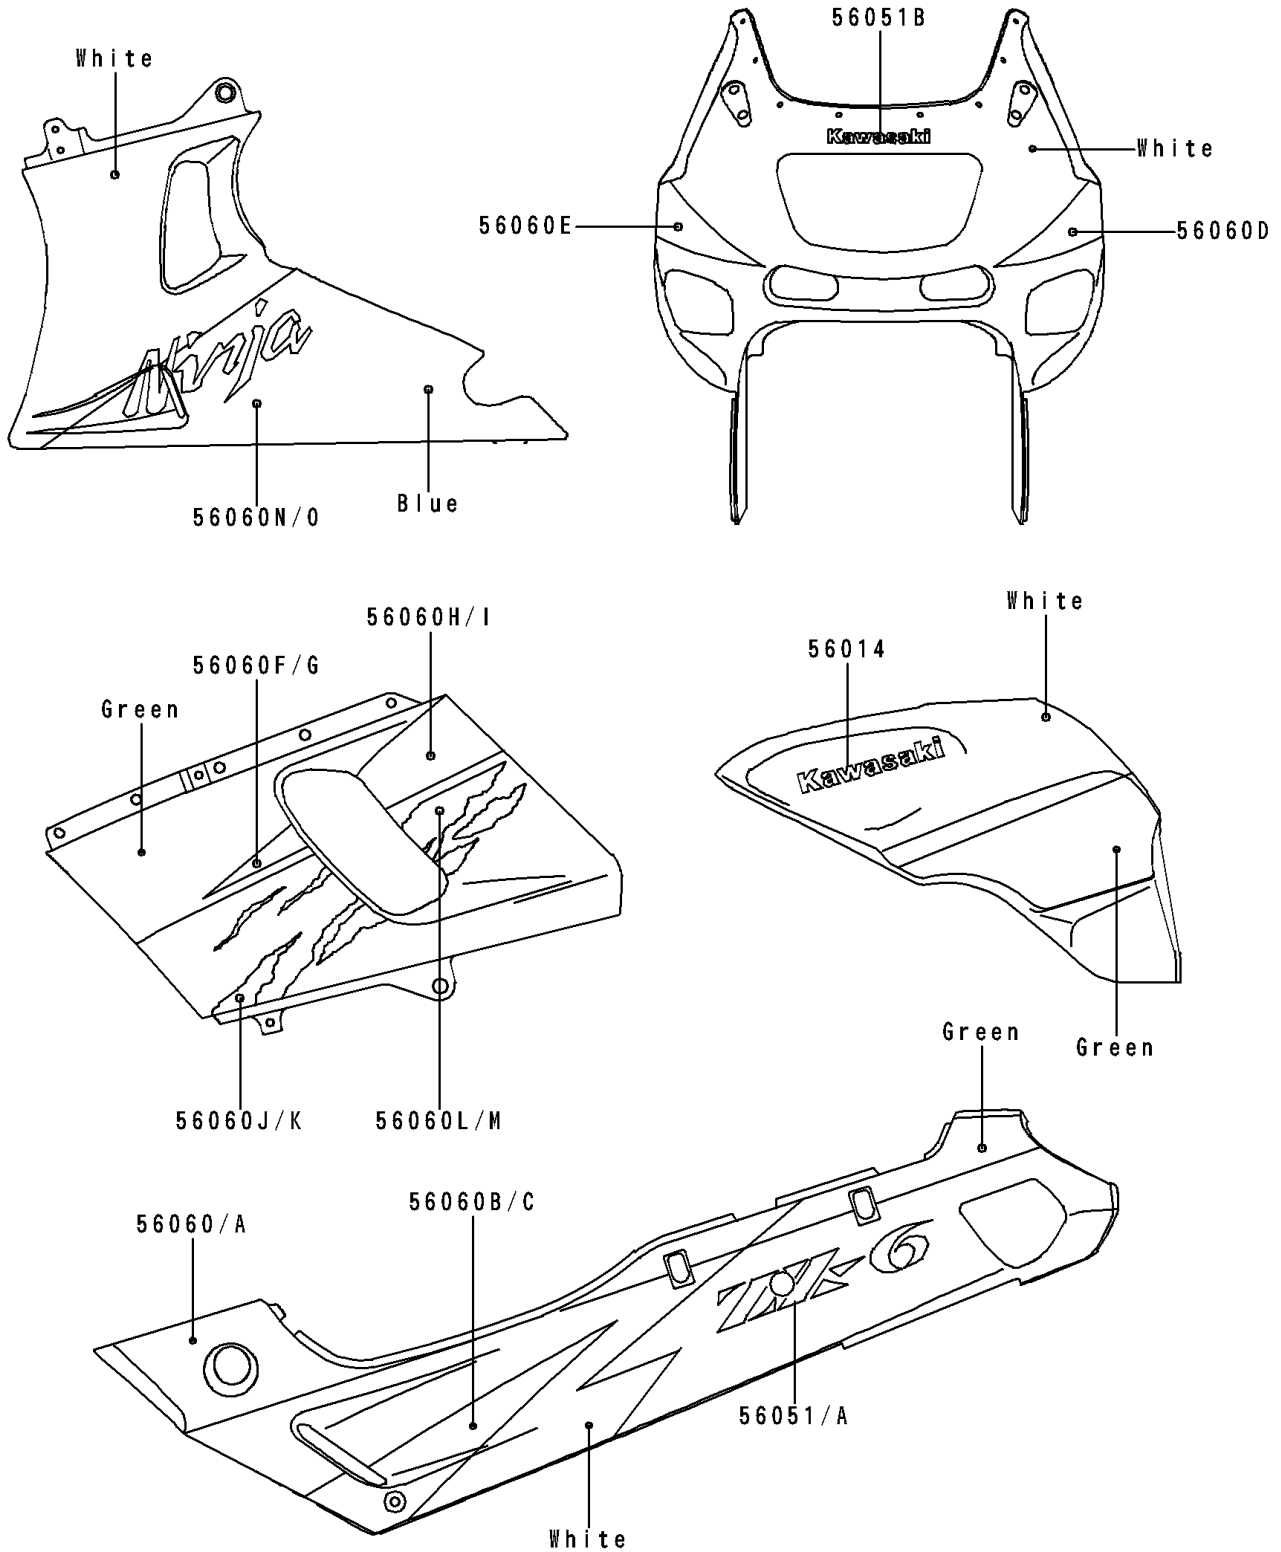

1994 Ninja® ZX™ -6 PARTS DIAGRAM

Decals(Green/White)(ZX600-E2/E3)

F2861C

1994 Ninja® ZX™ -6 PARTS LIST

Decals(Green/White)(ZX600-E2/E3)

ITEM NAME	PART NUMBER	QUANTITY
EMBLEM,FUEL TANK,KAWASAKI (Ref # 56014)	56014-1297	2
MARK,SIDE COVER,LH,ZX-6 (Ref # 56051)	56051-1082	1
MARK,SIDE COVER,RH,ZX-6 (Ref # 56051A)	56051-1083	1
MARK,KAWASAKI (Ref # 56051B)	56051-1084	1
PATTERN,SIDE COVER,UPP,LH (Ref # 56060)	56060-1864	1
PATTERN,SIDE COVER,UPP,RH (Ref # 56060A)	56060-1865	1
PATTERN,SIDE COVER,LH (Ref # 56060B)	56060-1866	1
PATTERN,SIDE COVER,RH (Ref # 56060C)	56060-1867	1
PATTERN,UPP COWLING,LH (Ref # 56060D)	56060-1868	1
PATTERN,UPP COWLING,RH (Ref # 56060E)	56060-1869	1
PATTERN,CNT COWLING,UPP,FR,LH (Ref # 56060F)	56060-1870	1
PATTERN,CNT COWLING,UPP,FR,RH (Ref # 56060G)	56060-1871	1
PATTERN,CNT COWLING,UPP,RR,LH (Ref # 56060H)	56060-1872	1
PATTERN,CNT COWLING,UPP,RR,RH (Ref # 56060I)	56060-1873	1
PATTERN,CNT COWLING,LWR,FR,LH (Ref # 56060J)	56060-1874	1
PATTERN,CNT COWLING,LWR,FR,RH (Ref # 56060K)	56060-1875	1
PATTERN,CNT COWLING,LWR,RR,LH (Ref # 56060L)	56060-1876	1
PATTERN,CNT COWLING,LWR,RR,RH (Ref # 56060M)	56060-1877	1
PATTERN,LWR COWLING,LH (Ref # 56060N)	56060-1878	1
PATTERN,LWR COWLING,RH (Ref # 56060O)	56060-1879	1