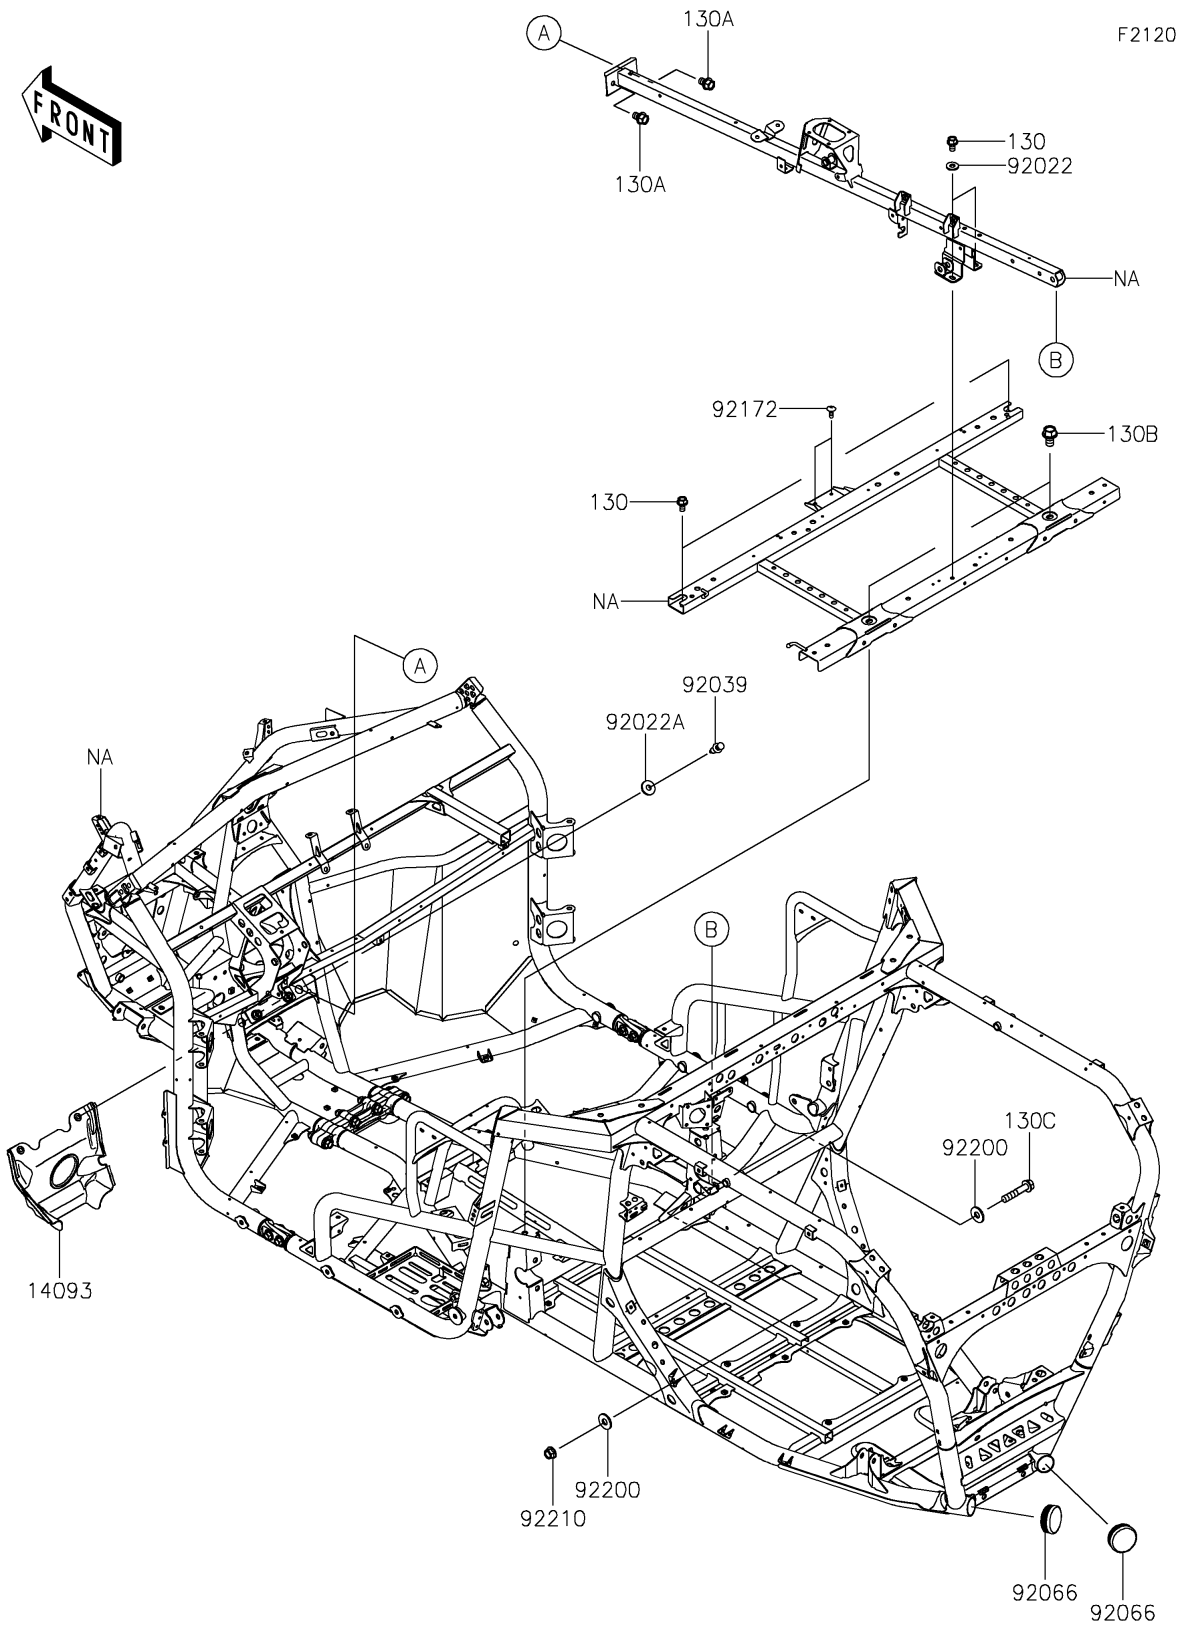

2025 TERYX KRX® 1000 LIFTED EDITION

PARTS DIAGRAM

Frame

2025 TERYX KRX[®] 1000 LIFTED EDITION

Kawasaki
Let the Good Times Roll[®]

PARTS LIST

Frame

ITEM NAME	PART NUMBER	QUANTITY
COVER,PROPELLER SHAFT (Ref # 14093)	14093-1009	1
WASHER,8.2X19X2 (Ref # 92022)	92022-1533	2
WASHER,8.4X23X2.5 (Ref # 92022A)	92022-3744	2
RIVET (Ref # 92039)	92039-0776	2
PLUG,RR END (Ref # 92066)	92066-0926	2
SCREW,TAPPING,6X16 (Ref # 92172)	92172-0739	2
WASHER,11X26X2.6 (Ref # 92200)	92200-0352	2
NUT,LOCK,FLANGED,10MM (Ref # 92210)	92210-0276	1
BOLT-FLANGED,8X14 (Ref # 130)	130BA0814	4
BOLT-FLANGED,10X16 (Ref # 130A)	130BA1016	2
BOLT-FLANGED,12X20 (Ref # 130B)	130BA1220	2
BOLT-FLANGED,10X50 (Ref # 130C)	130CA1050	1