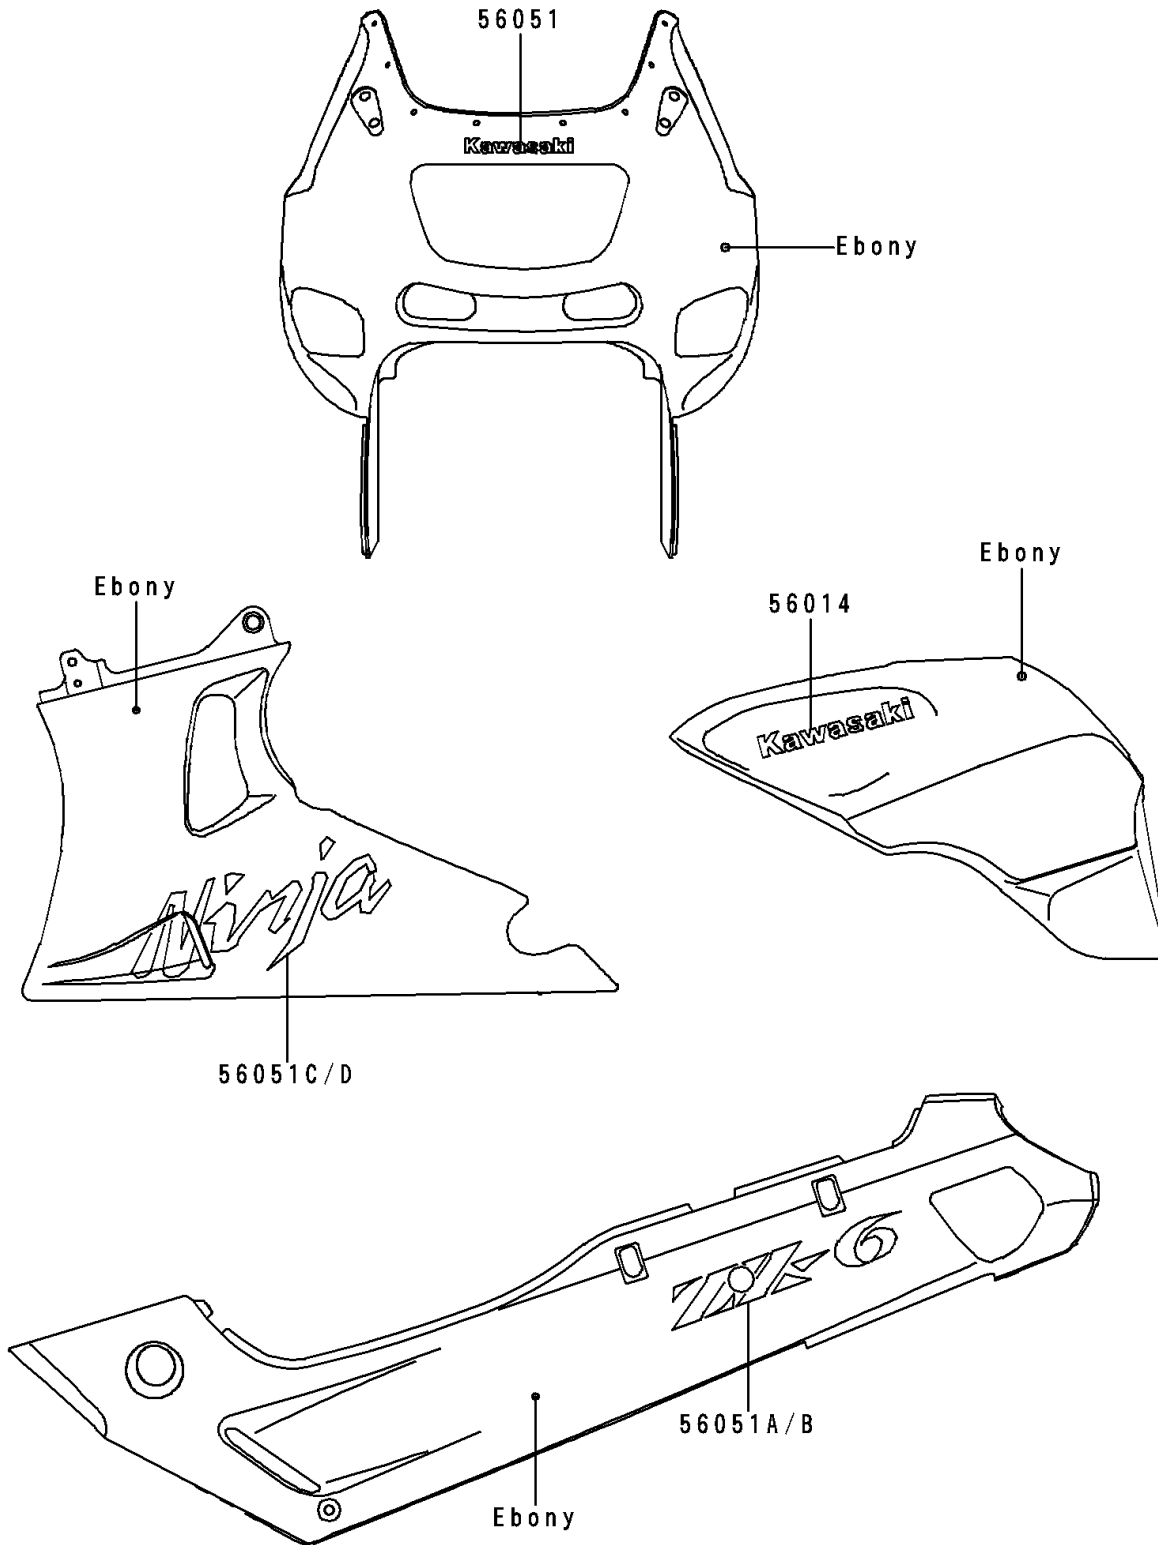

1994 Ninja® ZX™ -6 PARTS DIAGRAM

Decals(Ebony)(ZX600-E2)

F2861B

1994 Ninja® ZX™-6 PARTS LIST

Decals(Ebony)(ZX600-E2)

ITEM NAME	PART NUMBER	QUANTITY
EMBLEM,FUEL TANK,KAWASAKI (Ref # 56014)	56014-1286	2
MARK,KAWASAKI (Ref # 56051)	56051-1062	1
MARK,SIDE COVER,LH,ZX-6 (Ref # 56051A)	56051-1078	1
MARK,SIDE COVER,RH,ZX-6 (Ref # 56051B)	56051-1079	1
MARK,LWR COWLING,LH,NINJA (Ref # 56051C)	56051-1080	1
MARK,LWR COWLING,RH,NINJA (Ref # 56051D)	56051-1081	1