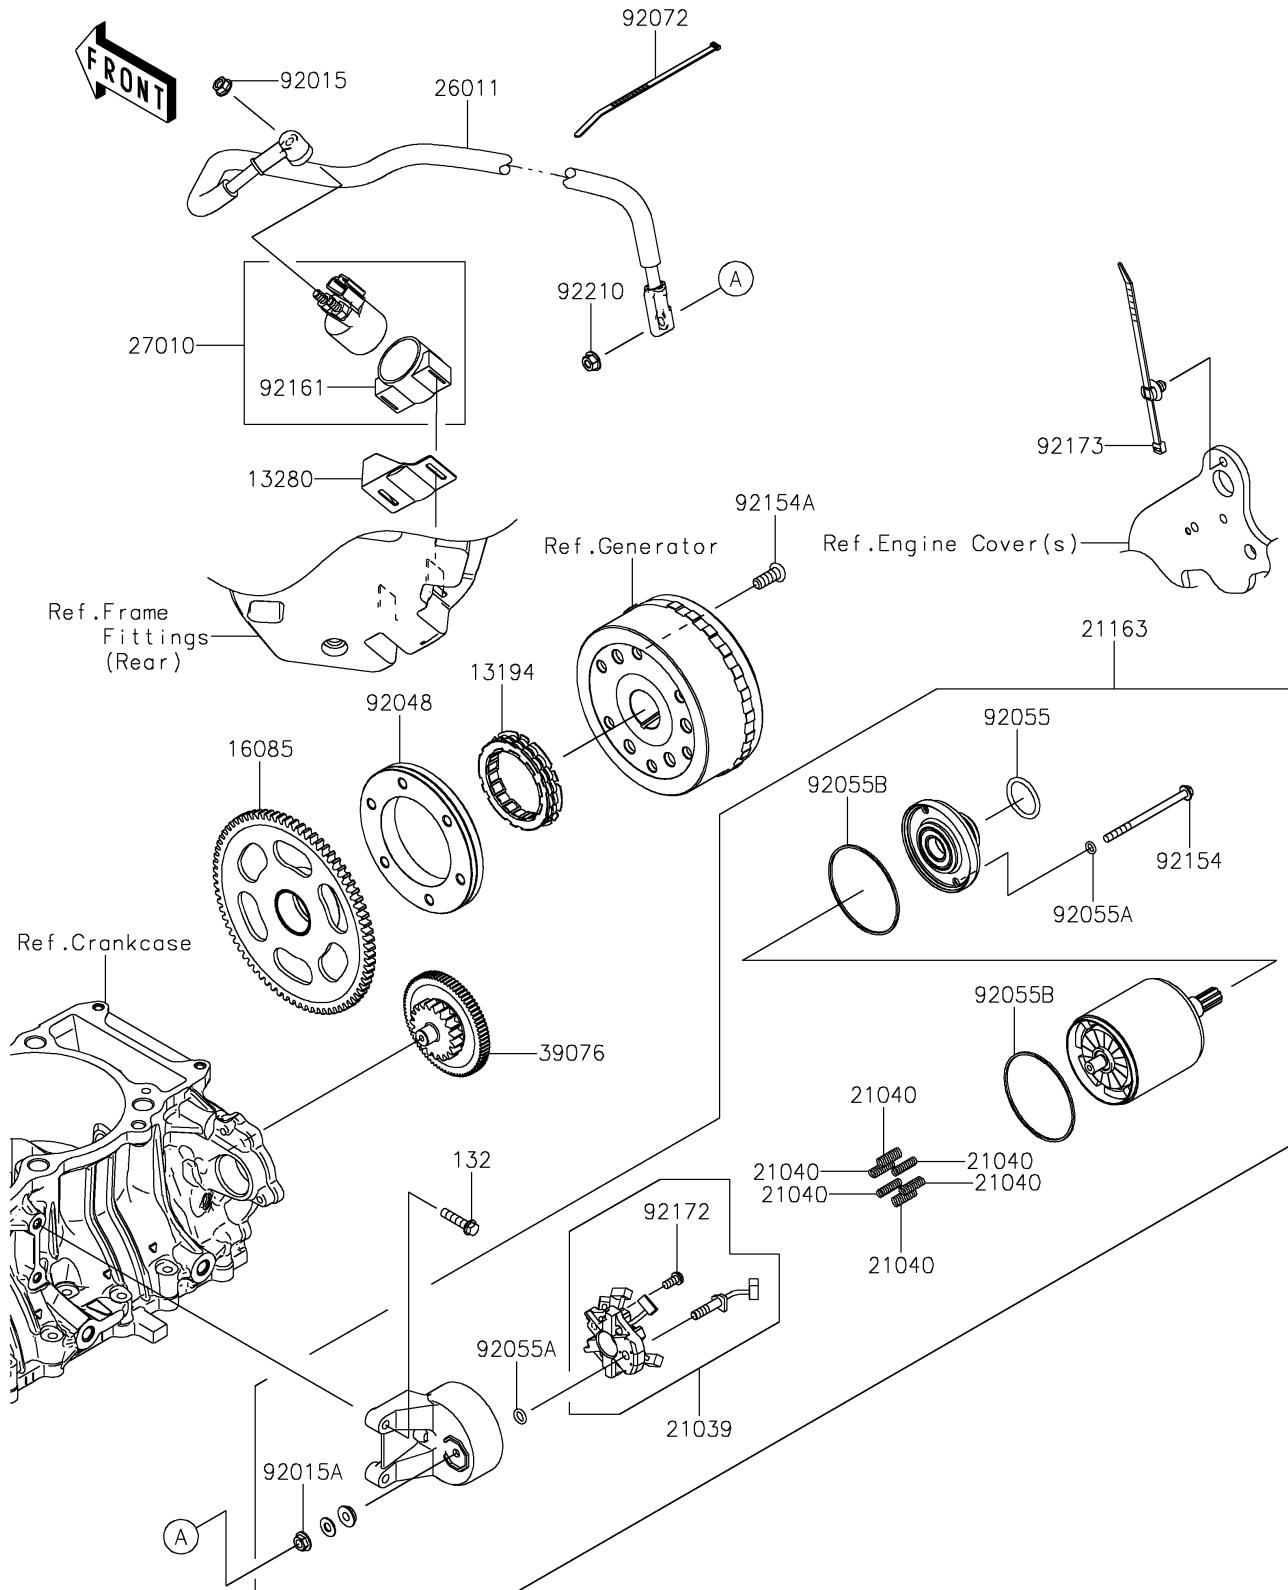

2025 TERYX KRX® 1000 LIFTED EDITION

PARTS DIAGRAM

Starter Motor

E1840

2025 TERYX KRX® 1000 LIFTED EDITION

Kawasaki
Let the Good Times Roll®

PARTS LIST

Starter Motor

ITEM NAME	PART NUMBER	QUANTITY
CLUTCH-ONEWAY (Ref # 13194)	13194-0021	1
HOLDER,MAGNETIC SWITCH (Ref # 13280)	13280-0973	1
GEAR,76T (Ref # 16085)	16085-0691	1
BRUSH (Ref # 21039)	21039-0009	1
SPRING-BRUSH (Ref # 21040)	21040-0003	6
STARTER-ELECTRIC (Ref # 21163)	21163-0786	1
WIRE-LEAD (Ref # 26011)	26011-1914	1
SWITCH,MAGNETIC (Ref # 27010)	27010-0766	1
LIMITER (Ref # 39076)	39076-0558	1
NUT,FLANGED,6MM (Ref # 92015)	92015-1367	1
NUT,STARTER MOTOR (Ref # 92015A)	92015-1476	1
RACE (Ref # 92048)	92048-0041	1
RING-O (Ref # 92055)	92055-1276	1
RING-O,4.5X2.0 (Ref # 92055A)	92055-1370	3
RING-O,STARTER MOTOR (Ref # 92055B)	92055-1381	2
BAND,L=292.1 (Ref # 92072)	92072-3509	1
BOLT (Ref # 92154)	92154-0265	2
BOLT,TORX,8X20 (Ref # 92154A)	92154-0421	6
DAMPER,MAGNETIC SWITCH (Ref # 92161)	92161-1722	1
SCREW (Ref # 92172)	92172-0334	1
CLAMP (Ref # 92173)	92173-2188	1
NUT,6MM (Ref # 92210)	92210-0188	1
BOLT-FLANGED-SMALL,6X25 (Ref # 132)	132BA0625	2