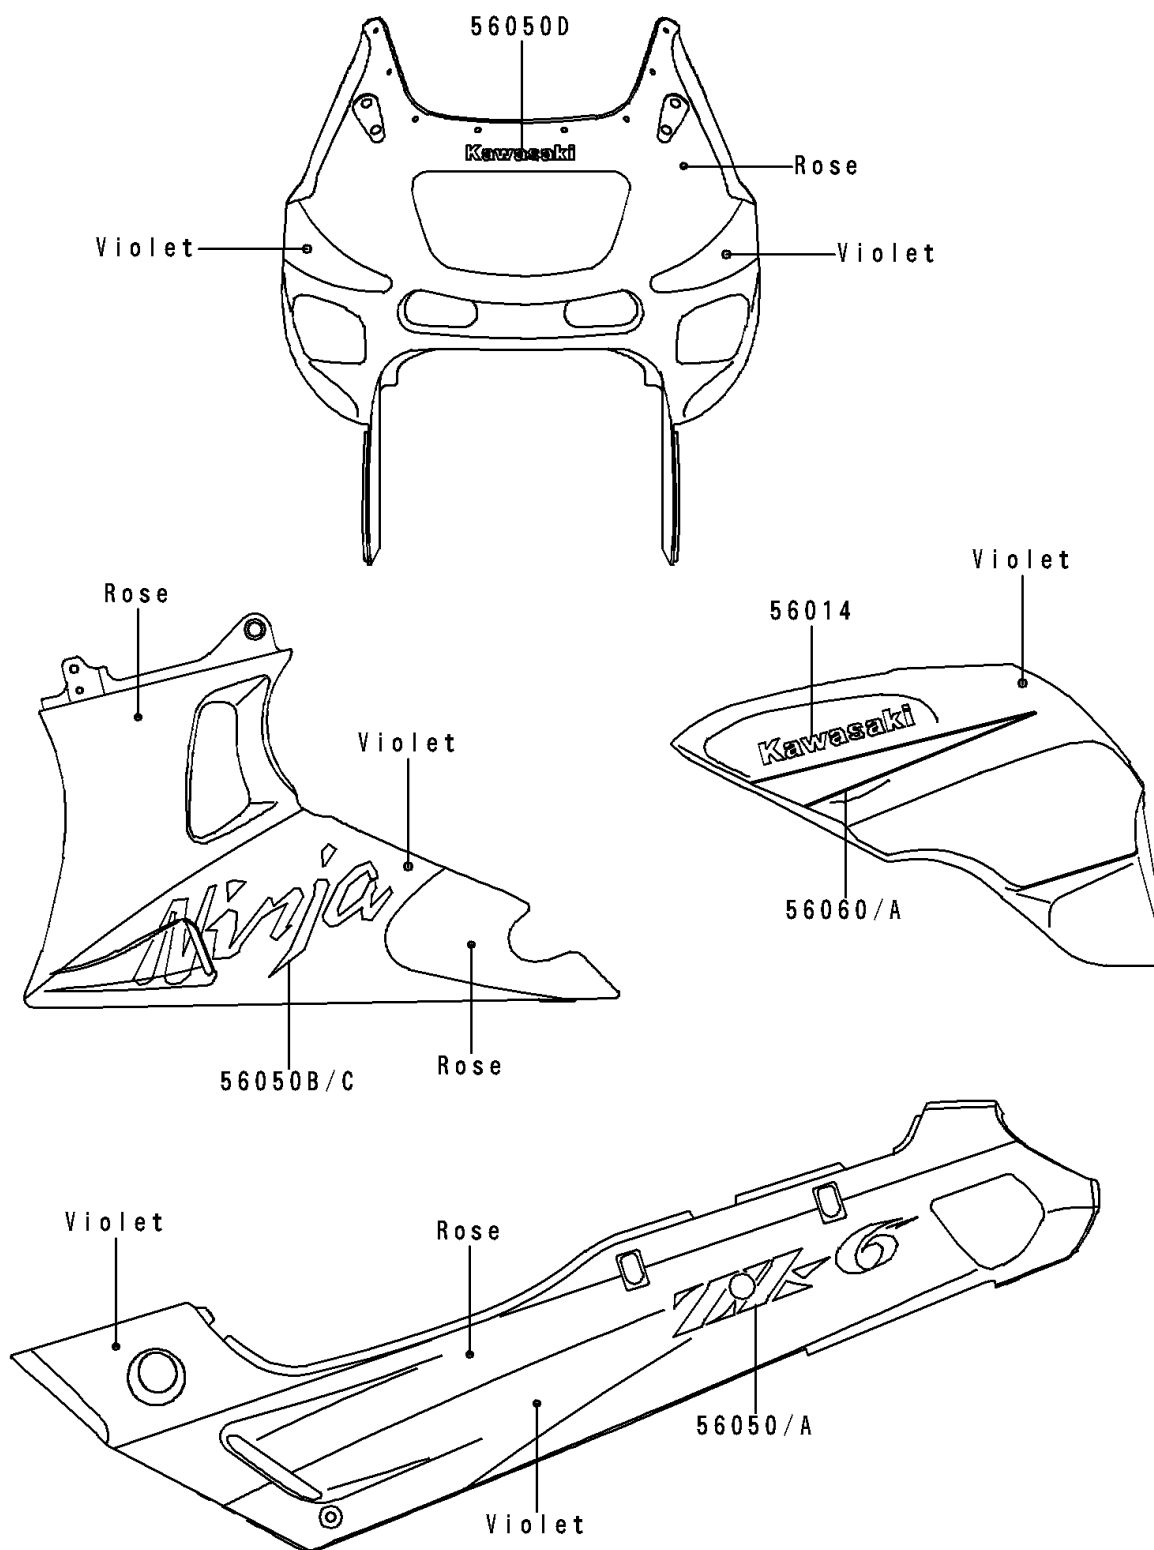

1993 Ninja® ZX™-6 PARTS DIAGRAM

Decals(Violet/Rose)(ZX600-E1)

F2861A

1993 Ninja® ZX™-6 PARTS LIST

Decals(Violet/Rose)(ZX600-E1)

ITEM NAME	PART NUMBER	QUANTITY
EMBLEM,FUEL TANK,KAWASAKI (Ref # 56014)	56014-1287	1
MARK,SIDE COVER,LH,ZX-6 (Ref # 56050)	56050-1953	1
MARK,SIDE COVER,RH,ZX-6 (Ref # 56050A)	56050-1954	1
MARK,LWR COWLING,LH,NINJA (Ref # 56050B)	56050-1955	1
MARK,LWR COWLING,RH,NINJA (Ref # 56050C)	56050-1956	1
MARK,KAWASAKI (Ref # 56050D)	56050-1959	1
PATTERN,FUEL TANK,LH (Ref # 56060)	56060-1529	1
PATTERN,FUEL TANK,RH (Ref # 56060A)	56060-1530	1