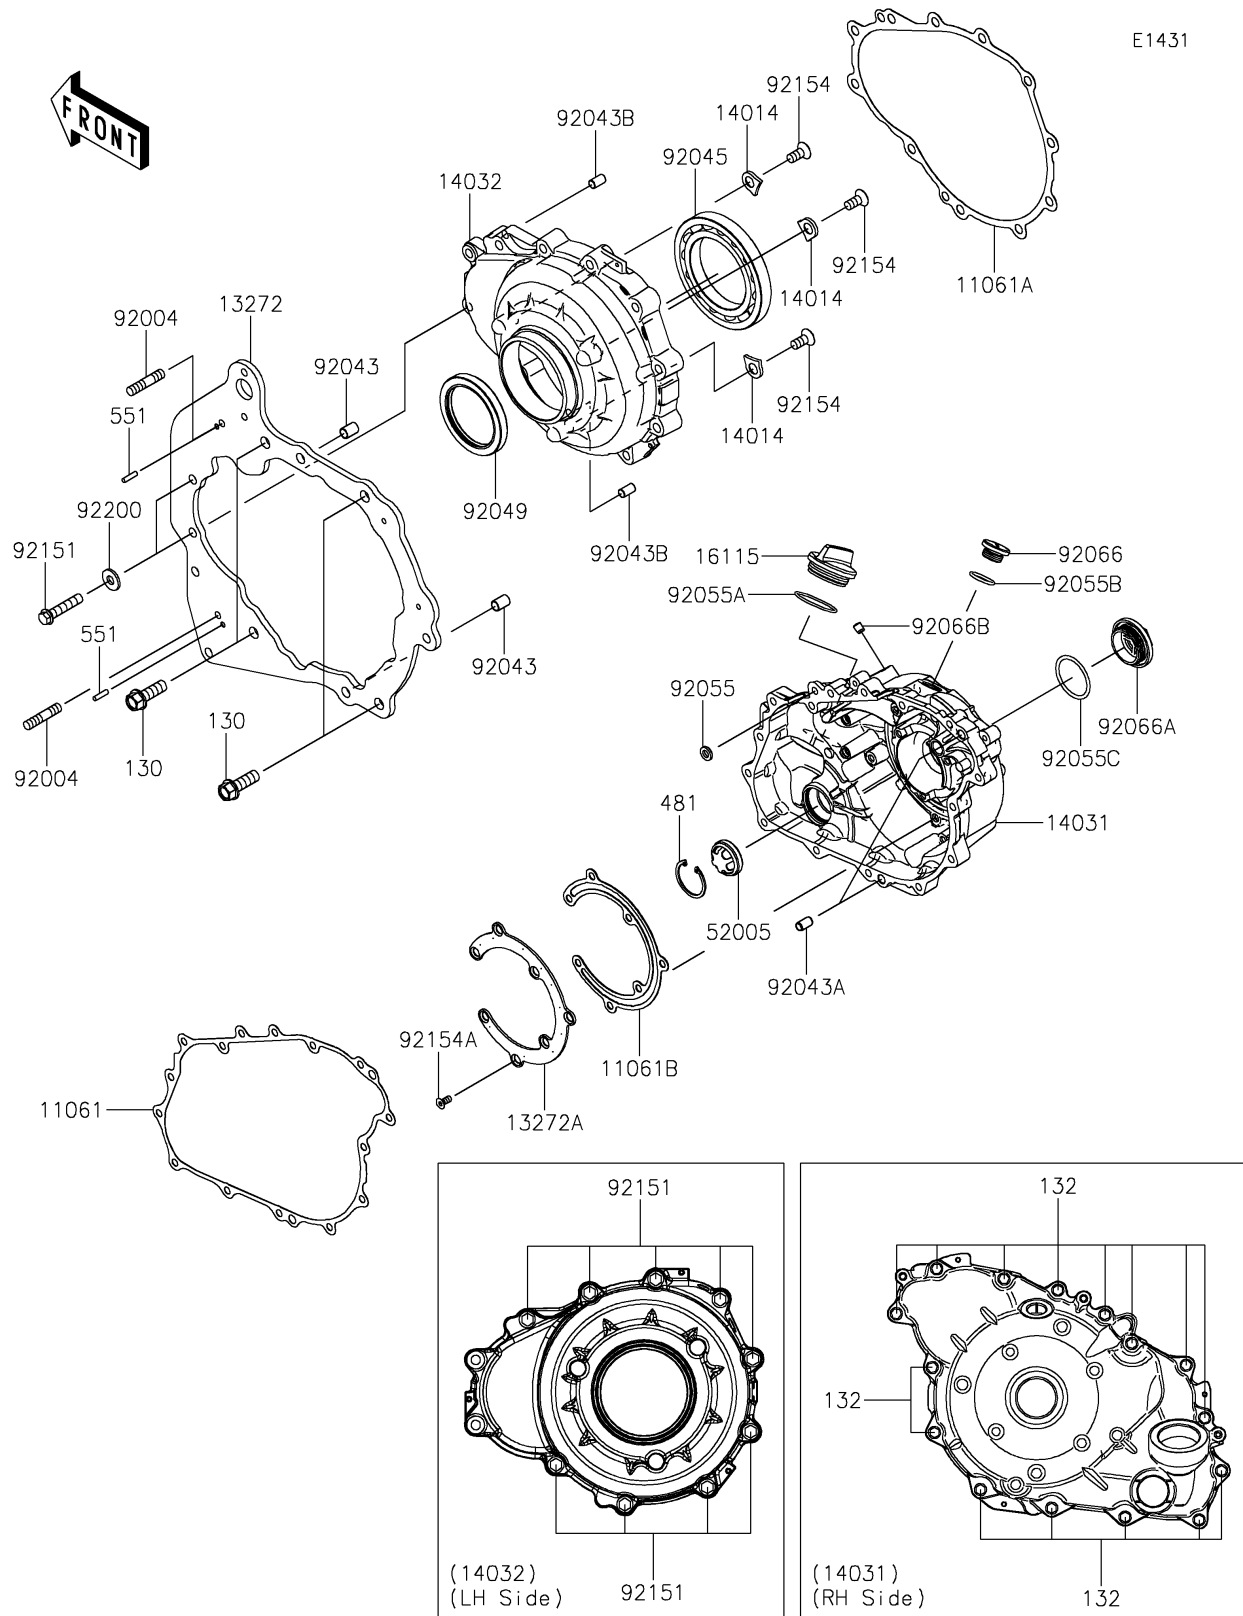

2025 TERYX KRX® 1000 LIFTED EDITION

PARTS DIAGRAM

Engine Cover(s)