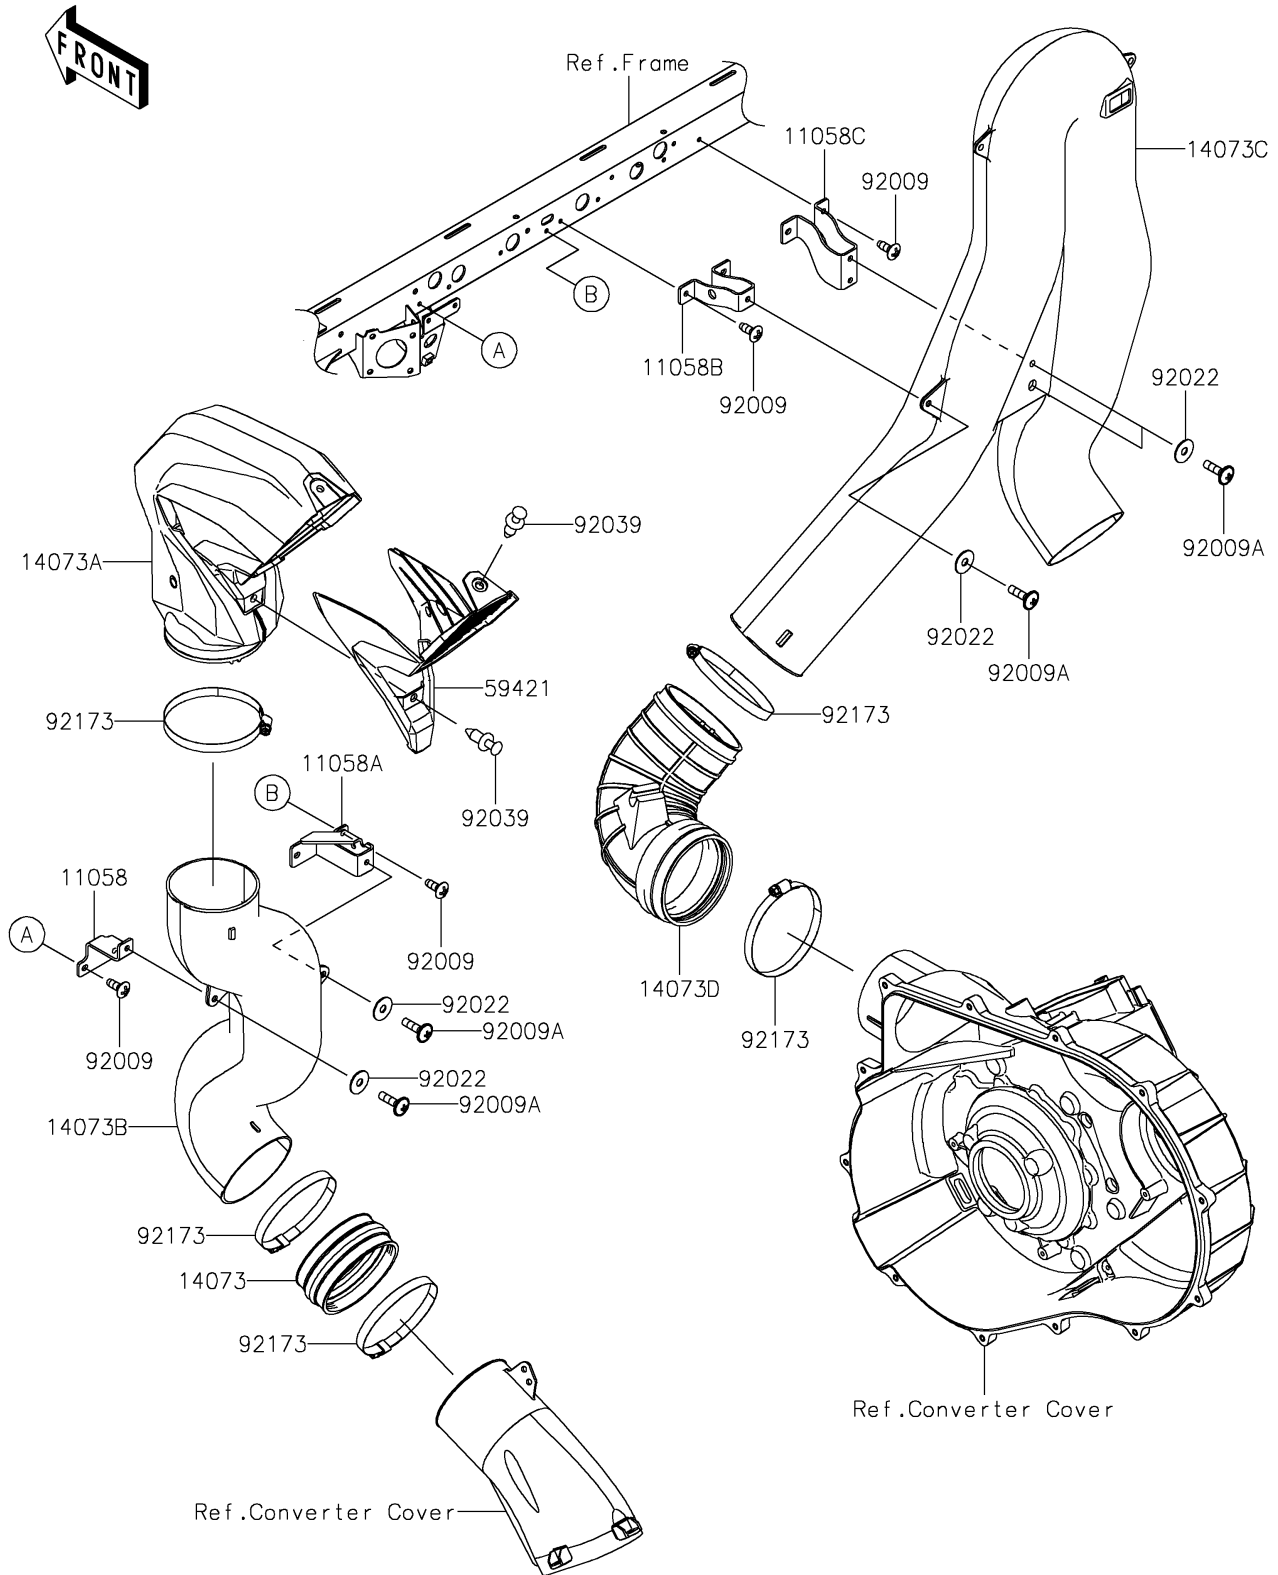

2025 TERYX KRX® 1000 LIFTED EDITION

PARTS DIAGRAM

Air Cleaner-Belt Converter

E1394

2025 TERYX KRX® 1000 LIFTED EDITION

Kawasaki
Let the Good Times Roll®

PARTS LIST

Air Cleaner-Belt Converter

ITEM NAME	PART NUMBER	QUANTITY
BRACKET (Ref # 11058)	11058-1375	1
BRACKET (Ref # 11058A)	11058-1376	1
BRACKET (Ref # 11058B)	11058-1377	1
BRACKET (Ref # 11058C)	11058-1378	1
DUCT (Ref # 14073)	14073-0909	1
DUCT,INTAKE (Ref # 14073A)	14073-1934	1
DUCT,INTAKE-CVT CASE (Ref # 14073B)	14073-1940	1
DUCT,EXHAUST (Ref # 14073C)	14073-1941	1
DUCT,FITTING EXHAUST (Ref # 14073D)	14073-1942	1
COVER-INTAKE,L.GREEN (Ref # 59421)	59421-0007-290	1
SCREW,TAPPING,6X16 (Ref # 92009)	92009-1166	8
SCREW,6X22 (Ref # 92009A)	92009-1441	5
WASHER,PLAIN,6.5X20X1 (Ref # 92022)	92022-165	5
RIVET (Ref # 92039)	92039-0776	2
CLAMP,130MM (Ref # 92173)	92173-1938	5