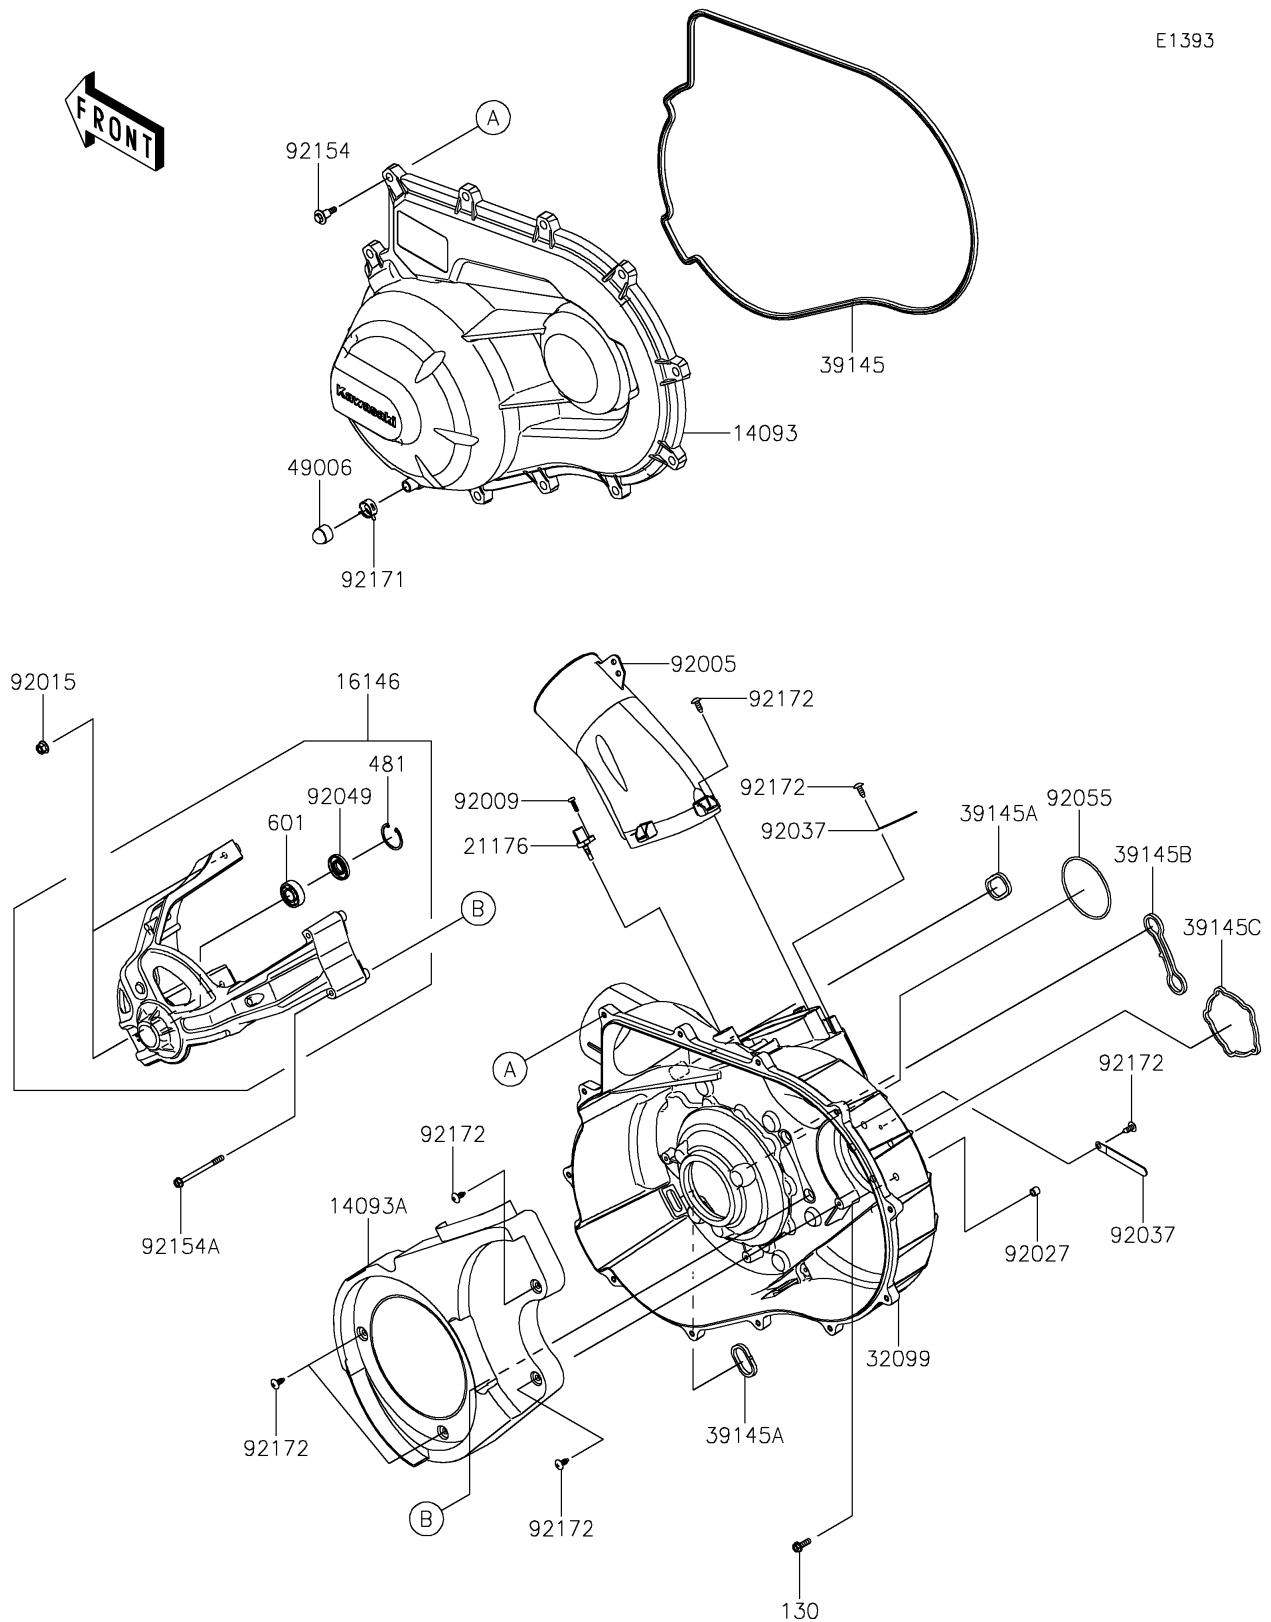

2025 TERYX KRX® 1000 LIFTED EDITION

PARTS DIAGRAM

Converter Cover

2025 TERYX KRX® 1000 LIFTED EDITION

Kawasaki
Let the Good Times Roll®

PARTS LIST

Converter Cover

ITEM NAME	PART NUMBER	QUANTITY
COVER,CVT (Ref # 14093)	14093-0774	1
COVER (Ref # 14093A)	14093-0775	1
COVER-ASSY (Ref # 16146)	16146-0840	1
SENSOR,AIR TEMPERATURE (Ref # 21176)	21176-0048	1
CASE,CVT (Ref # 32099)	32099-0795	1
TRIM-SEAL,CVT COVER (Ref # 39145)	39145-0711	1
TRIM-SEAL (Ref # 39145A)	39145-0712	2
TRIM-SEAL (Ref # 39145B)	39145-0713	1
TRIM-SEAL (Ref # 39145C)	39145-0714	1
BOOT,DRAIN (Ref # 49006)	49006-3718	1
FITTING (Ref # 92005)	92005-0978	1
SCREW,TAPPING,5X16 (Ref # 92009)	92009-1264	1
NUT,FLANGED,LOCK,8MM (Ref # 92015)	92015-1668	2
COLLAR,6.8X10X8.5 (Ref # 92027)	92027-129	5
CLAMP (Ref # 92037)	92037-1993	2
SEAL-OIL,TC 15X35X6 (Ref # 92049)	92049-0816	1
RING-O,84.4X3.1 (Ref # 92055)	92055-0916	1
BOLT,CVT COVER (Ref # 92154)	92154-1522	12
BOLT,6X80 (Ref # 92154A)	92154-3862	2
CLAMP (Ref # 92171)	92171-0329	1
SCREW,6X16 (Ref # 92172)	92172-0284	10
BOLT-FLANGED,6X20 (Ref # 130)	130BA0620	5
CIRCLIP-TYPE-C,35MM (Ref # 481)	481J3500	1
BEARING-BALL,#6202C3 (Ref # 601)	601B6202	1