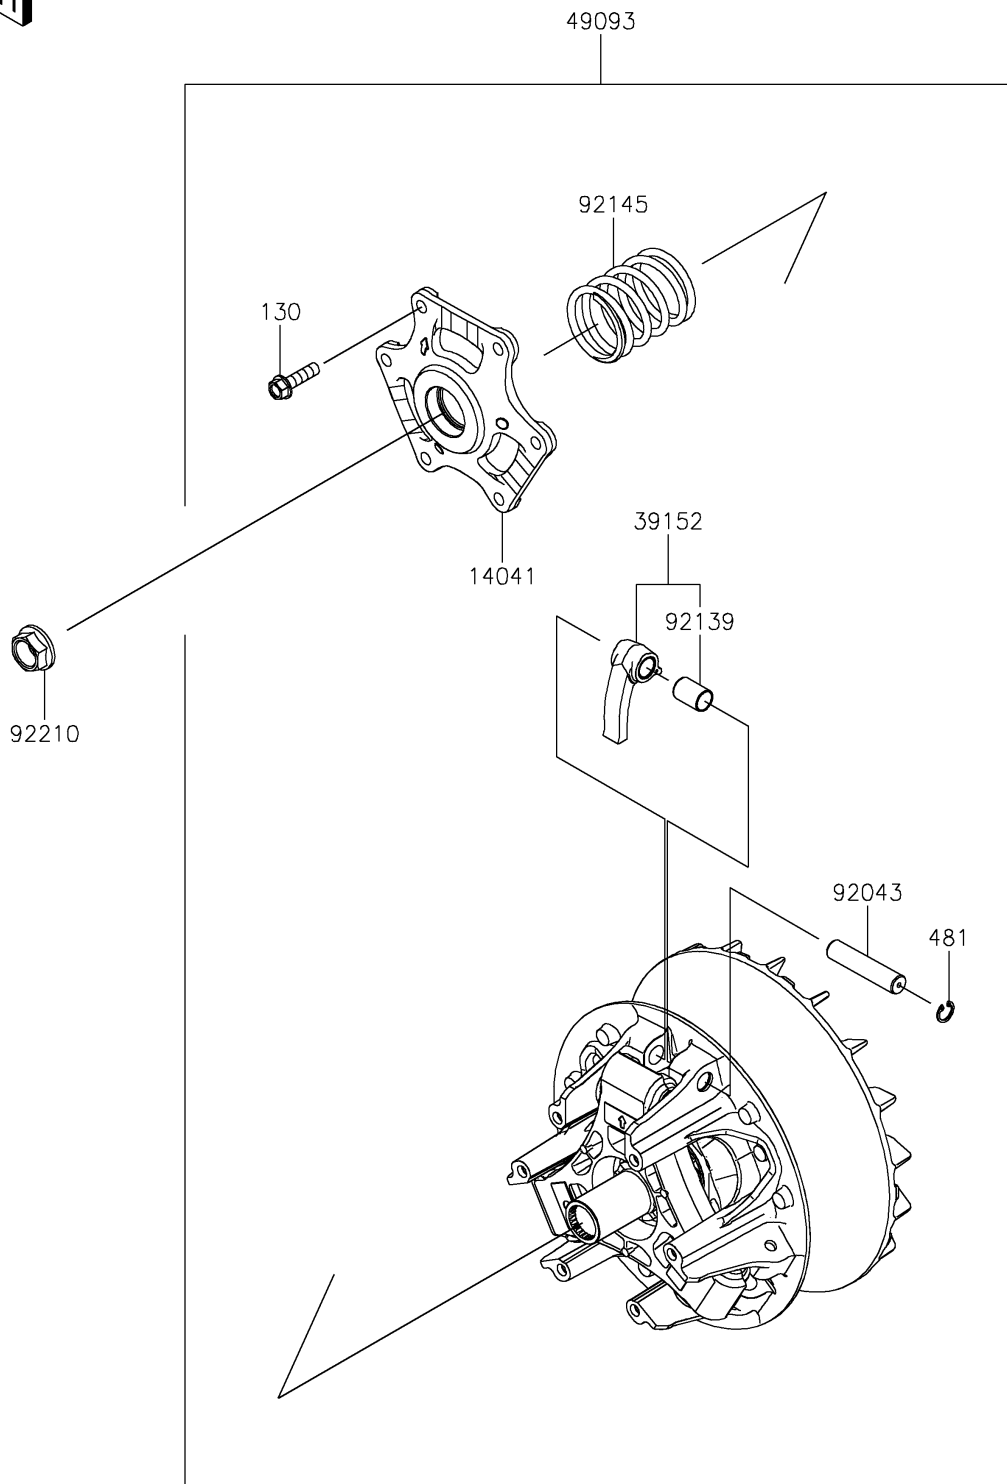

2025 TERYX KRX® 1000 LIFTED EDITION

PARTS DIAGRAM

Drive Converter

E1391

2025 TERYX KRX[®] 1000 LIFTED EDITION

PARTS LIST

Drive Converter

ITEM NAME	PART NUMBER	QUANTITY
COVER-COMP (Ref # 14041)	14041-0647	1
WEIGHT-RAMP (Ref # 39152)	39152-0108	3
CONVERTER-ASSY-DRIVE (Ref # 49093)	49093-0117	1
PIN (Ref # 92043)	92043-1811	3
BUSHING (Ref # 92139)	92139-0933	3
SPRING (Ref # 92145)	92145-1855	1
NUT,20MM (Ref # 92210)	92210-1753	1
BOLT-FLANGED,8X30 (Ref # 130)	130CA0830	6
CIRCLIP-TYPE-C (Ref # 481)	481J1400	3