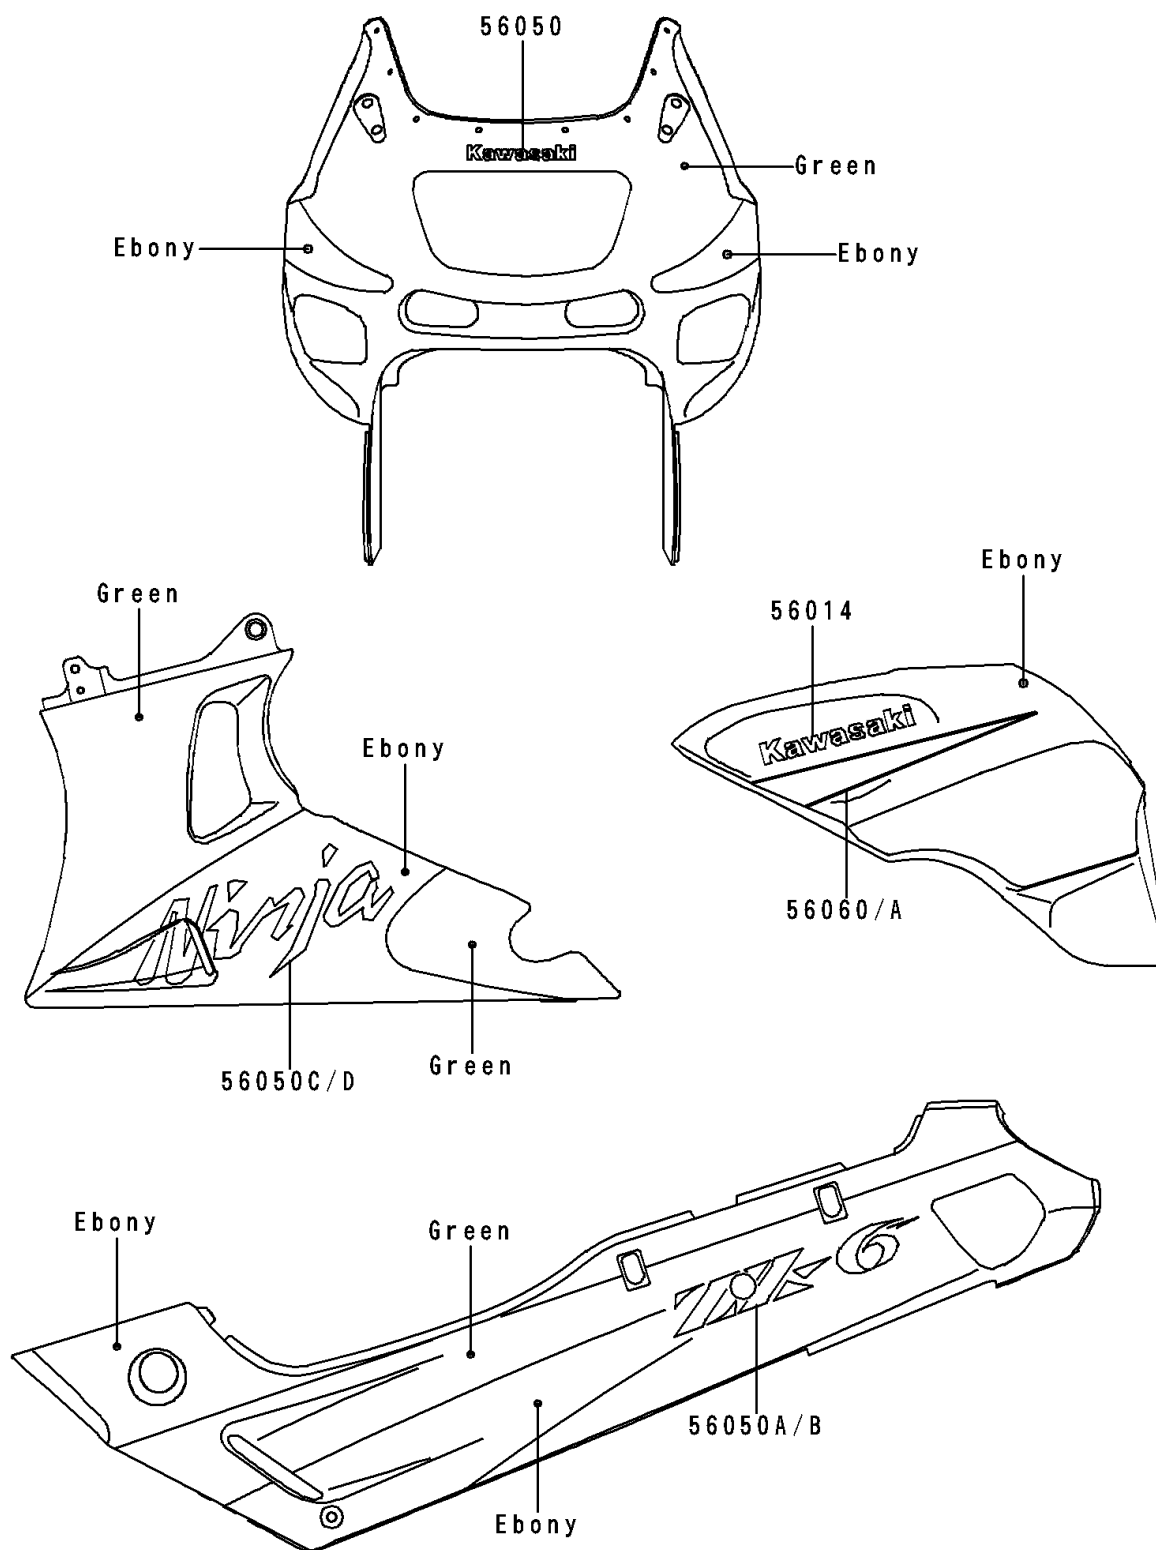

1993 Ninja® ZX™-6 PARTS DIAGRAM

Decals(Ebony/Green)(ZX600-E1)

F2861

1993 Ninja® ZX™-6 PARTS LIST

Decals(Ebony/Green)(ZX600-E1)

ITEM NAME	PART NUMBER	QUANTITY
EMBLEM,FUEL TANK,KAWASAKI (Ref # 56014)	56014-1286	1
MARK,KAWASAKI (Ref # 56050)	56050-1924	1
MARK,SIDE COVER,LH,ZX-6 (Ref # 56050A)	56050-1945	1
MARK,SIDE COVER,RH,ZX-6 (Ref # 56050B)	56050-1946	1
MARK,LWR COWLING,LH,NINJA (Ref # 56050C)	56050-1948	1
MARK,LWR COWLING,RH,NINJA (Ref # 56050D)	56050-1949	1
PATTERN,FUEL TANK,LH (Ref # 56060)	56060-1527	1
PATTERN,FUEL TANK,RH (Ref # 56060A)	56060-1528	1