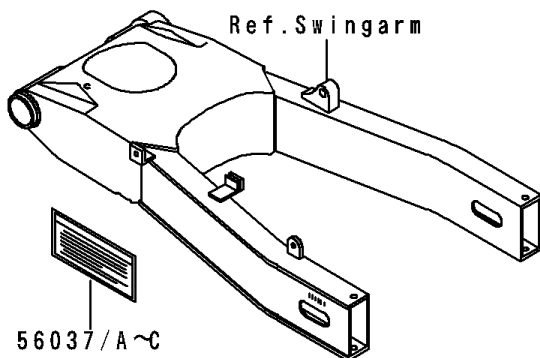

1993 Ninja® ZX™-6 PARTS DIAGRAM

Labels

F2860

Ref. Fuel Tank

56031A/B

Ref. Side Covers/Chain Cover

1993 Ninja® ZX™-6 PARTS LIST

Labels

ITEM NAME	PART NUMBER	QUANTITY
LABEL-MANUAL,CHAIN (Ref # 56031)	56031-1512	1
LABEL-MANUAL,OIL&OIL FILTER (Ref # 56031A)	56031-1696	1
LABEL-MANUAL,OIL&OIL FILTER (Ref # 56031B)	56031-1697	1
LABEL-MANUAL,CHAIN (Ref # 56031C)	56031-1700	1
LABEL-MANUAL,DAILY SAFETY (Ref # 56031D)	56031-1841	1
LABEL-MANUAL,DAILY SAFETY (Ref # 56031E)	56031-1842	1
LABEL-SPECIFICATION,TIRE&LOAD (Ref # 56037)	56037-1604	1
LABEL-SPECIFICATION,TIRE&LOAD (Ref # 56037A)	56037-1606	1
LABEL-WARNING,BREAK IN CAUTION (Ref # 56040)	56040-1007	1
LABEL-WARNING,EVAPO (Ref # 56040A)	56040-1121	1
LABEL-CERTIFICATION,EVAPO ROUT (Ref # 59462)	59462-1520	1