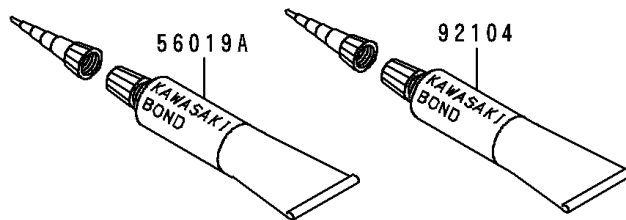

1994 Ninja® ZX™ -6 PARTS DIAGRAM

Owner's Tools

56007

F2810

1994 Ninja® ZX™ -6 PARTS LIST

Owner's Tools

ITEM NAME	PART NUMBER	QUANTITY
TOOL-KIT (Ref # 56007)	56007-1376	1
BAG,TOOL (Ref # 56008)	56008-1075	1
THREE BOND TB1211,HT/RS,WHITE (Ref # 56019A)	56019-120	1
GASKET-LIQUID,TUBE,100G,BLACK (Ref # 92104)	92104-1003	1
TOOL-DRIVER,#3PHILLIPS (Ref # 92107)	92107-005	1
TOOL-DRIVER,#2PHILLIPS (Ref # 92107A)	92107-1053	1
TOOL-WRENCH,ALLEN,5MM (Ref # 92110)	92110-1015	1
TOOL-WRENCH,BOX,8MM (Ref # 92110A)	92110-1139	1
TOOL-WRENCH,BOX,16MM (Ref # 92110B)	92110-1146	1
TOOL-WRENCH,BOX END,27MM (Ref # 92110C)	92110-1147	1
TOOL-WRENCH,BOX END,22MM (Ref # 92110D)	92110-1148	1
TOOL-WRENCH,OPEN END,10X12 (Ref # 92110E)	92110-1152	1
TOOL-WRENCH,OPEN END,14X17 (Ref # 92110F)	92110-1153	1
TOOL-WRENCH,OPEN END,6MM (Ref # 92110G)	92110-1157	1
TOOL-WRENCH,BOX,10X12 (Ref # 92110H)	92110-1171	1
TOOL-BAR,BOX END WRENCH (Ref # 92111)	92111-1051	1
TOOL-PLIERS (Ref # 92112)	92112-003	1
TOOL-WRENCH,OPEN END,8X10 (Ref # 92126)	92126-001	1
TOOL-WRENCH,ALLEN,6MM (Ref # 92127)	92127-003	1