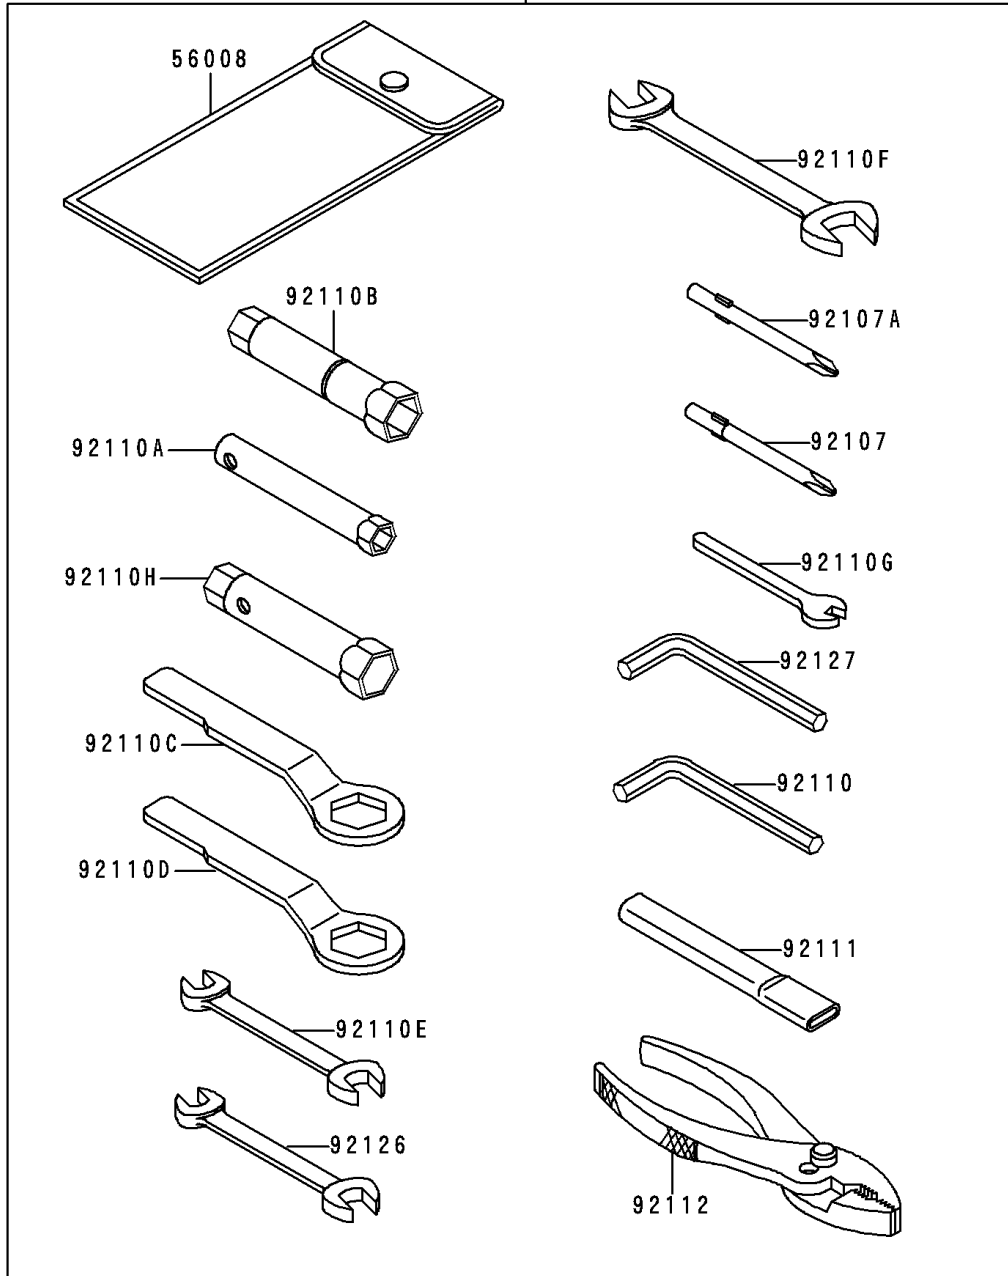

1994 Ninja® ZX™ -6 PARTS DIAGRAM

Owner's Tools

56007

F2810

1994 Ninja® ZX™ -6 PARTS LIST

Owner's Tools

ITEM NAME	PART NUMBER	QUANTITY
TOOL-KIT (Ref # 56007)	56007-1376	1
BAG,TOOL (Ref # 56008)	56008-1075	1
THREE BOND TB1211,HT/RS,WHITE (Ref # 56019A)	56019-120	1
GASKET-LIQUID,TUBE,100G,BLACK (Ref # 92104)	92104-1003	1
TOOL-DRIVER,#3PHILLIPS (Ref # 92107)	92107-005	1
TOOL-DRIVER,#2PHILLIPS (Ref # 92107A)	92107-1053	1
TOOL-WRENCH,ALLEN,5MM (Ref # 92110)	92110-1015	1
TOOL-WRENCH,BOX,8MM (Ref # 92110A)	92110-1139	1
TOOL-WRENCH,BOX,16MM (Ref # 92110B)	92110-1146	1
TOOL-WRENCH,BOX END,27MM (Ref # 92110C)	92110-1147	1
TOOL-WRENCH,BOX END,22MM (Ref # 92110D)	92110-1148	1
TOOL-WRENCH,OPEN END,10X12 (Ref # 92110E)	92110-1152	1
TOOL-WRENCH,OPEN END,14X17 (Ref # 92110F)	92110-1153	1
TOOL-WRENCH,OPEN END,6MM (Ref # 92110G)	92110-1157	1
TOOL-WRENCH,BOX,10X12 (Ref # 92110H)	92110-1171	1
TOOL-BAR,BOX END WRENCH (Ref # 92111)	92111-1051	1
TOOL-PLIERS (Ref # 92112)	92112-003	1
TOOL-WRENCH,OPEN END,8X10 (Ref # 92126)	92126-001	1
TOOL-WRENCH,ALLEN,6MM (Ref # 92127)	92127-003	1