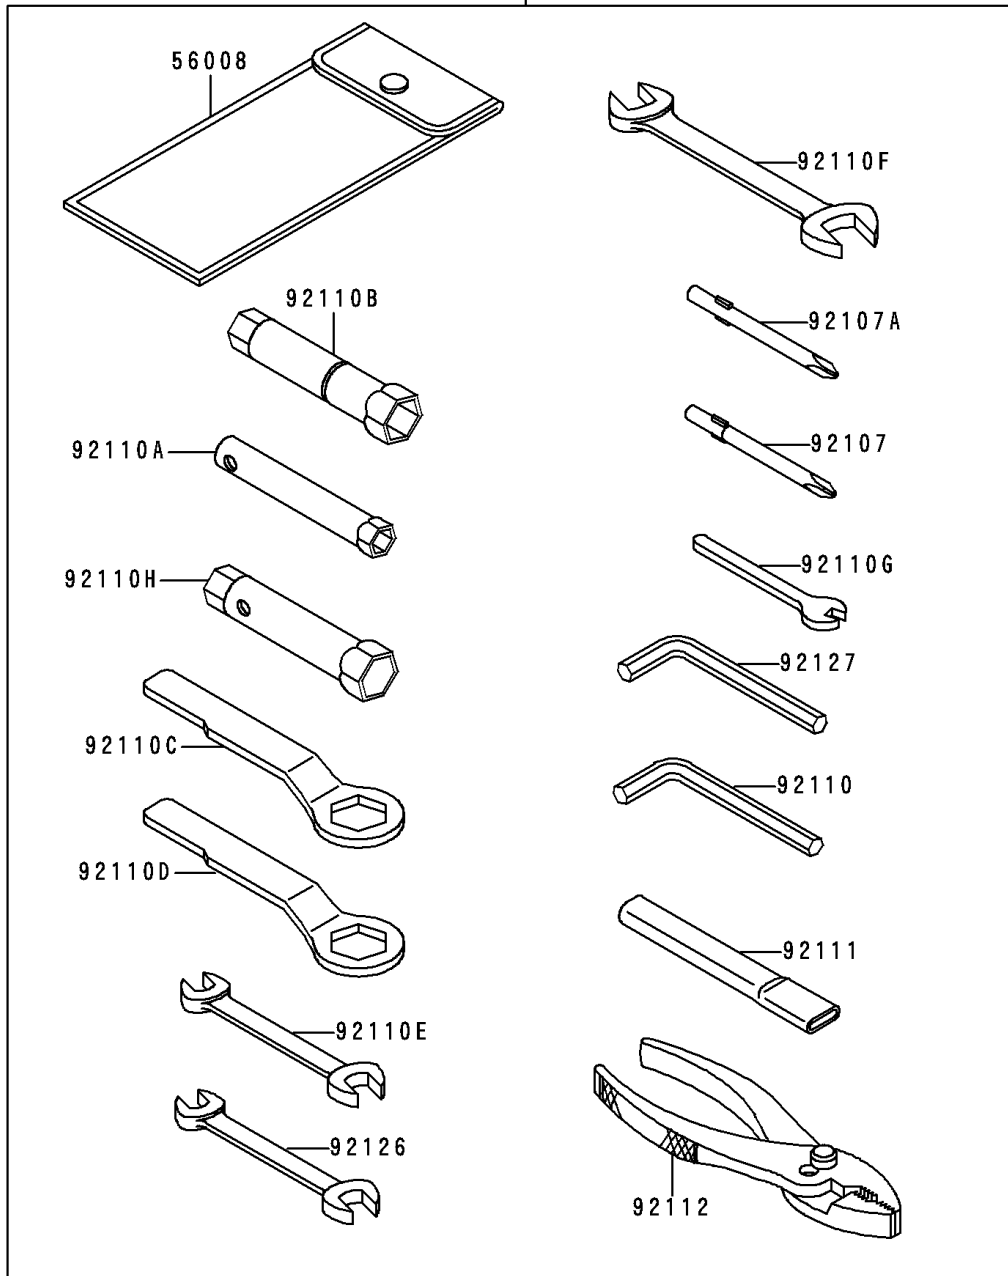

1993 Ninja® ZX™-6 PARTS DIAGRAM

Owner's Tools

56007

F2810

1993 Ninja® ZX™-6 PARTS LIST

Owner's Tools

ITEM NAME	PART NUMBER	QUANTITY
TOOL-KIT (Ref # 56007)	56007-1376	1
BAG,TOOL (Ref # 56008)	56008-1075	1
THREE BOND TB1211,HT/RS,WHITE (Ref # 56019A)	56019-120	1
GASKET-LIQUID,TUBE,100G,BLACK (Ref # 92104)	92104-1003	1
TOOL-DRIVER,#3PHILLIPS (Ref # 92107)	92107-005	1
TOOL-DRIVER,#2PHILLIPS (Ref # 92107A)	92107-1053	1
TOOL-WRENCH,ALLEN,5MM (Ref # 92110)	92110-1015	1
TOOL-WRENCH,BOX,8MM (Ref # 92110A)	92110-1139	1
TOOL-WRENCH,BOX,16MM (Ref # 92110B)	92110-1146	1
TOOL-WRENCH,BOX END,27MM (Ref # 92110C)	92110-1147	1
TOOL-WRENCH,BOX END,22MM (Ref # 92110D)	92110-1148	1
TOOL-WRENCH,OPEN END,10X12 (Ref # 92110E)	92110-1152	1
TOOL-WRENCH,OPEN END,14X17 (Ref # 92110F)	92110-1153	1
TOOL-WRENCH,OPEN END,6MM (Ref # 92110G)	92110-1157	1
TOOL-WRENCH,BOX,10X12 (Ref # 92110H)	92110-1171	1
TOOL-BAR,BOX END WRENCH (Ref # 92111)	92111-1051	1
TOOL-PLIERS (Ref # 92112)	92112-003	1
TOOL-WRENCH,OPEN END,8X10 (Ref # 92126)	92126-001	1
TOOL-WRENCH,ALLEN,6MM (Ref # 92127)	92127-003	1