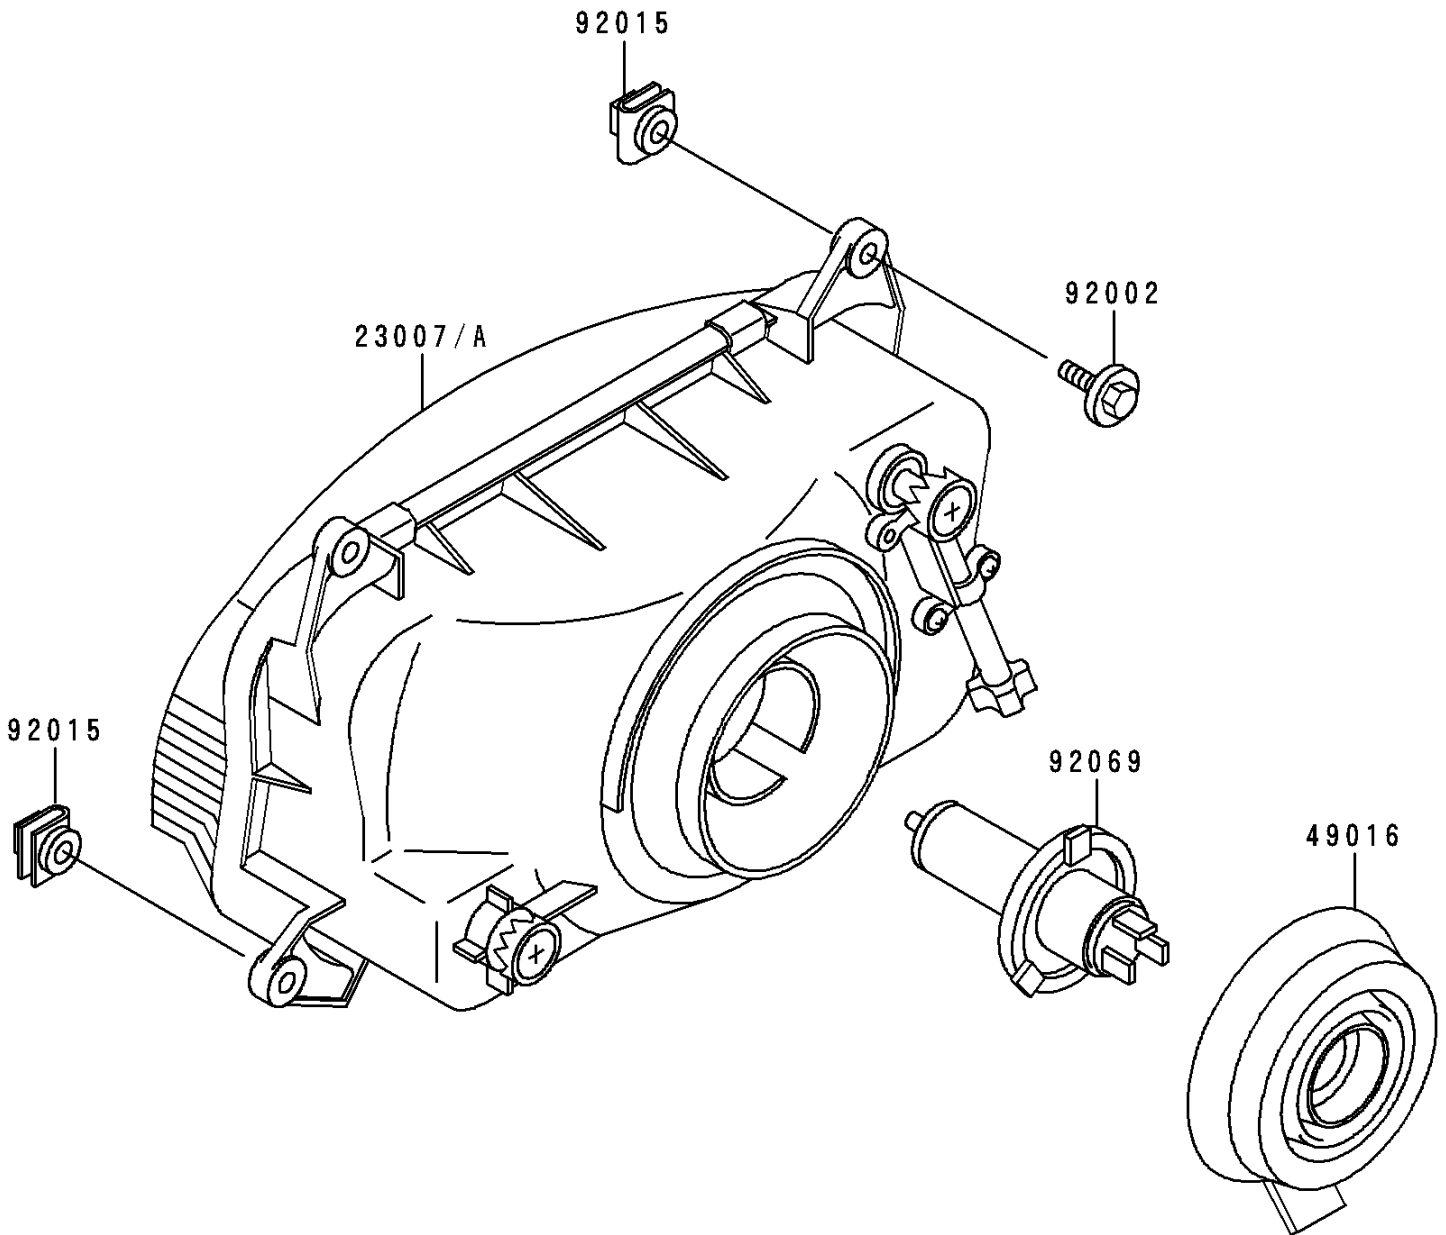

1994 Ninja® ZX™ -6 PARTS DIAGRAM

Headlight(s)

F2710

1994 Ninja® ZX™-6 PARTS LIST

Headlight(s)

ITEM NAME	PART NUMBER	QUANTITY
LENS-COMP,HEAD LAMP (Ref # 23007A)	23007-1311	1
COVER-SEAL,HEAD LAMP SOCKET (Ref # 49016)	49016-1137	1
BOLT,6X22 (Ref # 92002)	92002-1262	4
NUT,6MM (Ref # 92015)	92015-1602	4
BULB,12V 60/55W,H4 (Ref # 92069)	92069-1002	1