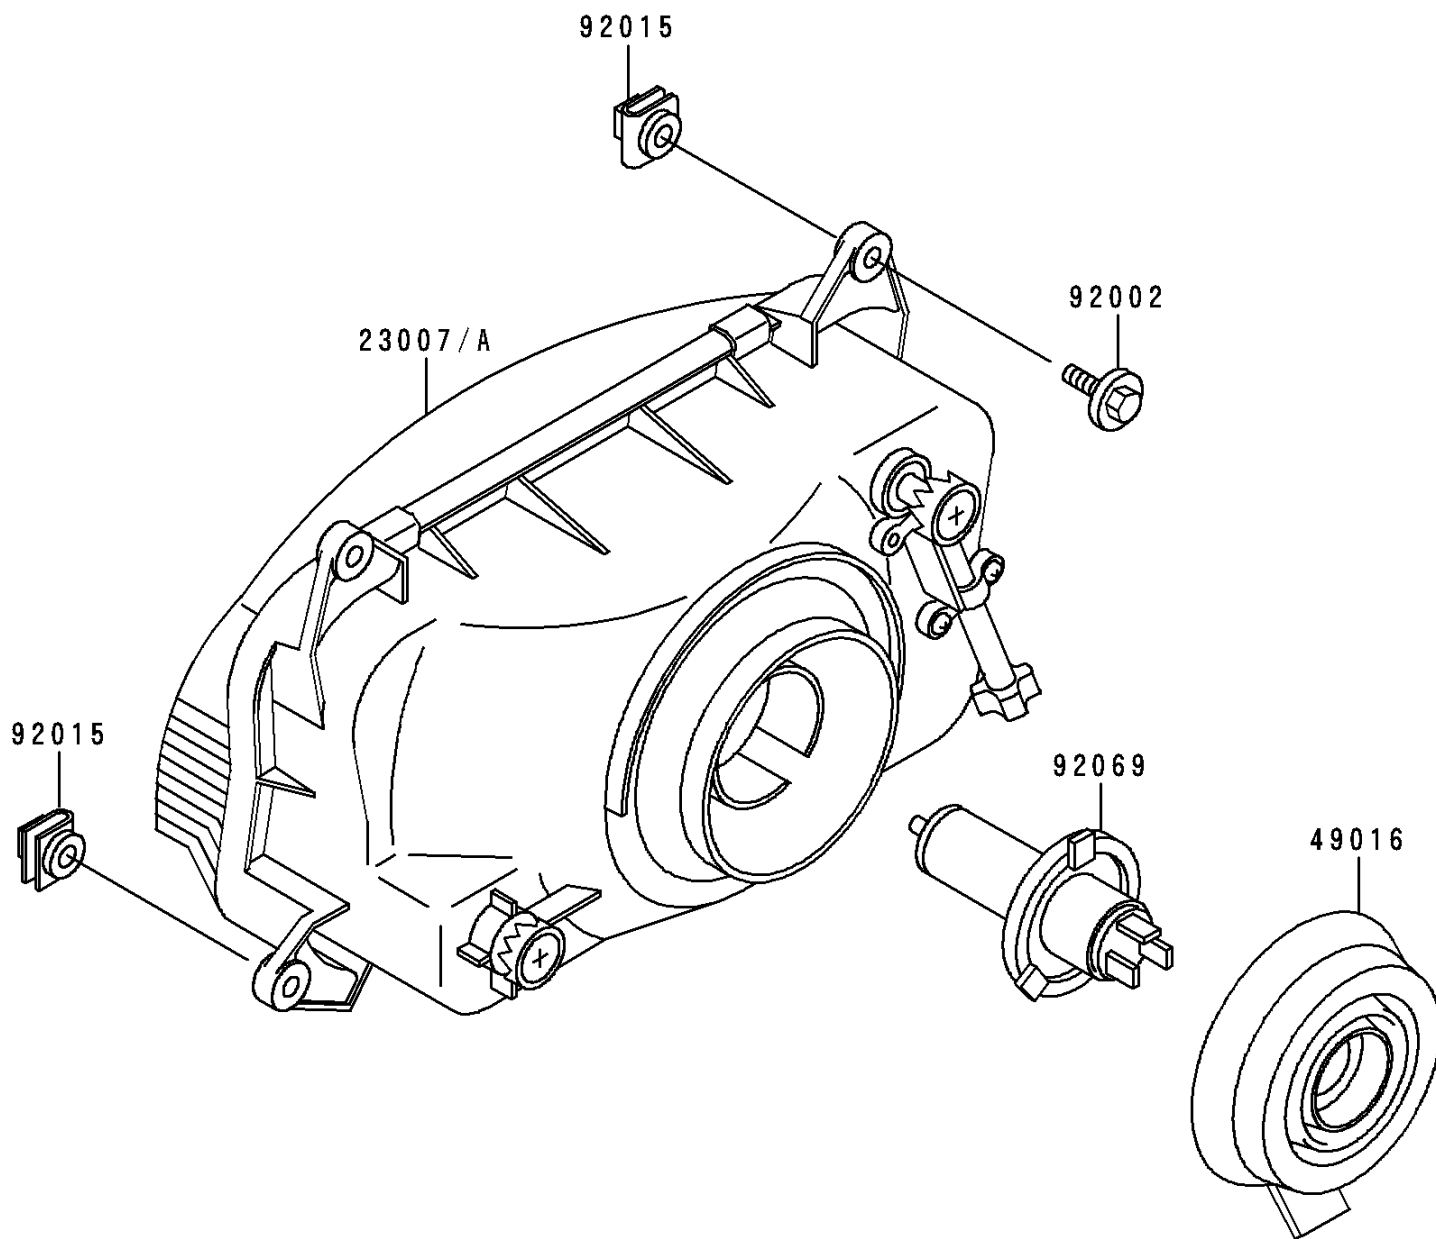

1993 Ninja® ZX™-6 PARTS DIAGRAM

Headlight(s)

F2710

1993 Ninja® ZX™-6 PARTS LIST

Headlight(s)

ITEM NAME	PART NUMBER	QUANTITY
LENS-COMP,HEAD LAMP (Ref # 23007)	23007-1290	1
COVER-SEAL,HEAD LAMP SOCKET (Ref # 49016)	49016-1137	1
BOLT,6X22 (Ref # 92002)	92002-1262	1
NUT,6MM (Ref # 92015)	92015-1602	1
BULB,12V 60/55W,H4 (Ref # 92069)	92069-1002	1