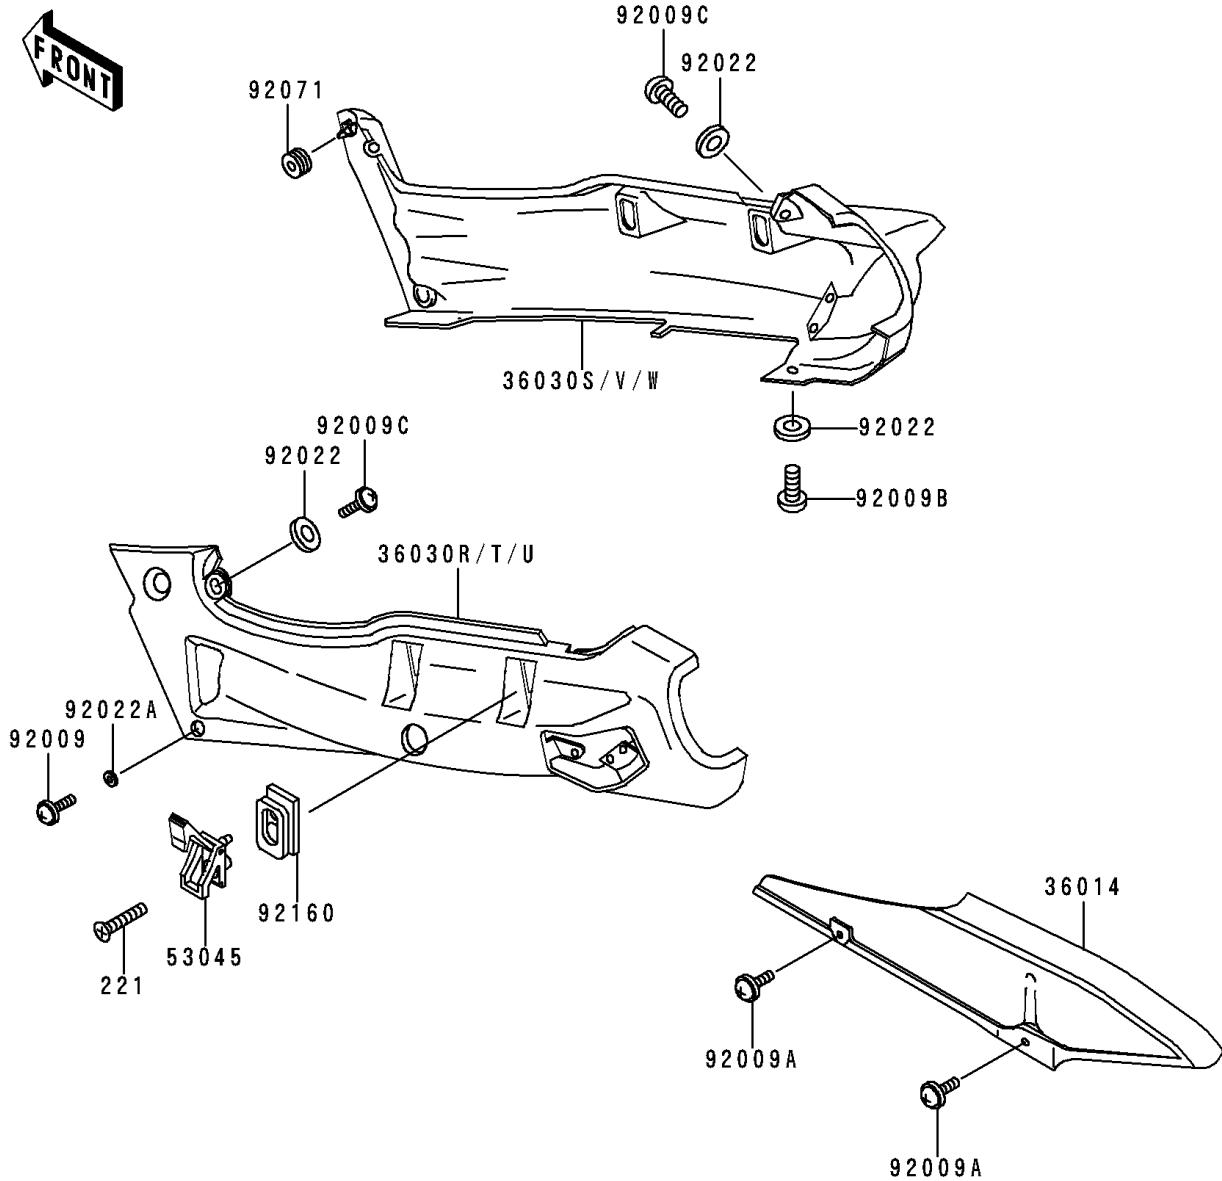

# 1994 Ninja® ZX™ -6 PARTS DIAGRAM

Side Covers/Chain Cover(ZX600-E2)

F2610A

# 1994 Ninja® ZX™ -6 PARTS LIST

Side Covers/Chain Cover(ZX600-E2)

ITEM NAME	PART NUMBER	QUANTITY
CASE-CHAIN (Ref # 36014)	36014-1187	1
COVER-SIDE,LH,EBONY (Ref # 36030R)	36030-5317-H8	1
COVER-SIDE,RH,EBONY (Ref # 36030S)	36030-5318-H8	1
SCREW-CSK-CROS,6X20 (Ref # 221)	221E0620	4
HOOK-ASSY,TOOL BOX (Ref # 53045)	53045-1053	4
SCREW,6X20 (Ref # 92009)	92009-1298	2
SCREW,6X10 (Ref # 92009A)	92009-1402	2
SCREW,5X14 (Ref # 92009B)	92009-1653	2
SCREW,5X20 (Ref # 92009C)	92009-1656	4
WASHER,NYLON,5.3X11.5X1.5 (Ref # 92022)	92022-1521	6
WASHER,6.5X16X1.0 (Ref # 92022A)	92022-1654	2
GROMMET (Ref # 92071)	92071-056	2
DAMPER,ROPE HOOK (Ref # 92160)	92160-1042	4
COVER-SIDE,LH,GREEN/WHITE (Ref # 36030T)	36030-5319-CK	1
COVER-SIDE,LH,GREEN/WHITE (Ref # 36030U)	36030-5319-87	1
COVER-SIDE,RH,GREEN/WHITE (Ref # 36030V)	36030-5320-CK	1
COVER-SIDE,RH,GREEN/WHITE (Ref # 36030W)	36030-5320-87	1