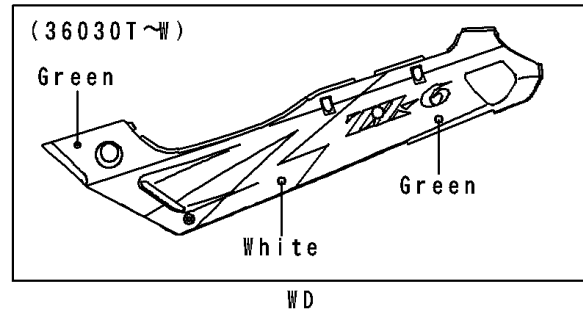

# 1994 Ninja® ZX™ -6 PARTS DIAGRAM

Side Covers/Chain Cover(ZX600-E2)

F2610A

# 1994 Ninja® ZX™ -6 PARTS LIST

Side Covers/Chain Cover(ZX600-E2)

ITEM NAME	PART NUMBER	QUANTITY
CASE-CHAIN (Ref # 36014)	36014-1187	1
COVER-SIDE,LH,EBONY (Ref # 36030R)	36030-5317-H8	1
COVER-SIDE,RH,EBONY (Ref # 36030S)	36030-5318-H8	1
SCREW-CSK-CROS,6X20 (Ref # 221)	221E0620	4
HOOK-ASSY,TOOL BOX (Ref # 53045)	53045-1053	4
SCREW,6X20 (Ref # 92009)	92009-1298	2
SCREW,6X10 (Ref # 92009A)	92009-1402	2
SCREW,5X14 (Ref # 92009B)	92009-1653	2
SCREW,5X20 (Ref # 92009C)	92009-1656	4
WASHER,NYLON,5.3X11.5X1.5 (Ref # 92022)	92022-1521	6
WASHER,6.5X16X1.0 (Ref # 92022A)	92022-1654	2
GROMMET (Ref # 92071)	92071-056	2
DAMPER,ROPE HOOK (Ref # 92160)	92160-1042	4
COVER-SIDE,LH,GREEN/WHITE (Ref # 36030T)	36030-5319-CK	1
COVER-SIDE,LH,GREEN/WHITE (Ref # 36030U)	36030-5319-87	1
COVER-SIDE,RH,GREEN/WHITE (Ref # 36030V)	36030-5320-CK	1
COVER-SIDE,RH,GREEN/WHITE (Ref # 36030W)	36030-5320-87	1