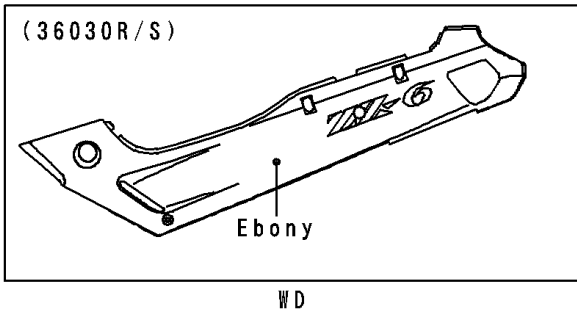

# 1994 Ninja® ZX™ -6 PARTS DIAGRAM

Side Covers/Chain Cover(ZX600-E2)

F2610A

# 1994 Ninja® ZX™ -6 PARTS LIST

Side Covers/Chain Cover(ZX600-E2)

ITEM NAME	PART NUMBER	QUANTITY
CASE-CHAIN (Ref # 36014)	36014-1187	1
COVER-SIDE,LH,EBONY (Ref # 36030R)	36030-5317-H8	1
COVER-SIDE,RH,EBONY (Ref # 36030S)	36030-5318-H8	1
SCREW-CSK-CROS,6X20 (Ref # 221)	221E0620	4
HOOK-ASSY,TOOL BOX (Ref # 53045)	53045-1053	4
SCREW,6X20 (Ref # 92009)	92009-1298	2
SCREW,6X10 (Ref # 92009A)	92009-1402	2
SCREW,5X14 (Ref # 92009B)	92009-1653	2
SCREW,5X20 (Ref # 92009C)	92009-1656	4
WASHER,NYLON,5.3X11.5X1.5 (Ref # 92022)	92022-1521	6
WASHER,6.5X16X1.0 (Ref # 92022A)	92022-1654	2
GROMMET (Ref # 92071)	92071-056	2
DAMPER,ROPE HOOK (Ref # 92160)	92160-1042	4
COVER-SIDE,LH,GREEN/WHITE (Ref # 36030T)	36030-5319-CK	1
COVER-SIDE,LH,GREEN/WHITE (Ref # 36030U)	36030-5319-87	1
COVER-SIDE,RH,GREEN/WHITE (Ref # 36030V)	36030-5320-CK	1
COVER-SIDE,RH,GREEN/WHITE (Ref # 36030W)	36030-5320-87	1