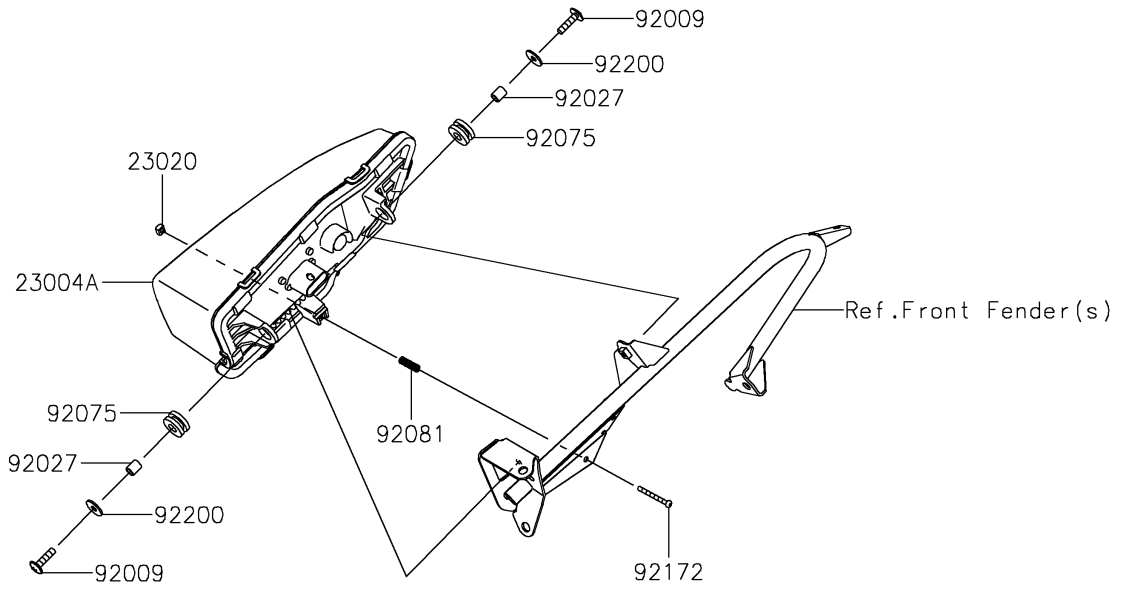

# 2025 TERYX® KRX4™ 1000 eS PARTS DIAGRAM

Headlight(s)

F2710

### Headlight(s)

ITEM NAME	PART NUMBER	QUANTITY
LAMP-HEAD,LH,LED (Ref # 23004)	23004-0429	1
LAMP-HEAD,RH,LED (Ref # 23004A)	23004-0430	1
NUT,4MM,FOCUS ADJUST (Ref # 23020)	23020-018	2
SCREW,6X25 (Ref # 92009)	92009-1465	4
COLLAR,6.8X10X12 (Ref # 92027)	92027-162	4
DAMPER,10X24X12 (Ref # 92075)	92075-1690	4
SPRING,FOCUS ADJUST (Ref # 92081)	92081-1896	2
SCREW,4X40 (Ref # 92172)	92172-1092	2
WASHER,6.5X20X1.6 (Ref # 92200)	92200-0283	4