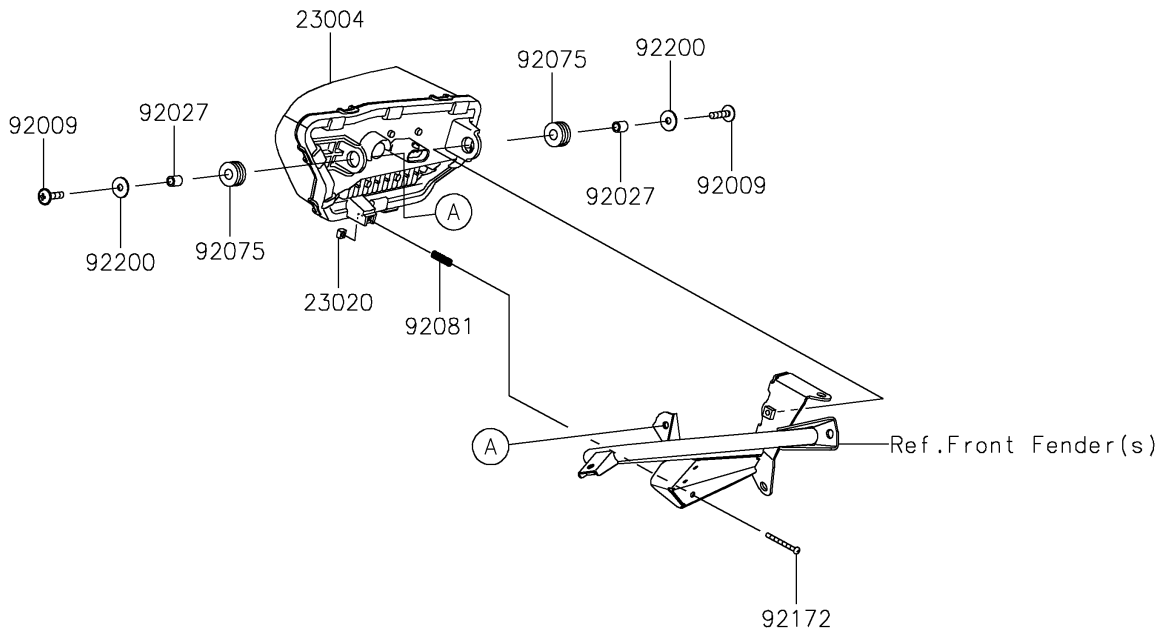

# 2025 TERYX® KRX4™ 1000 eS PARTS DIAGRAM

Headlight(s)

F2710

## 2025 TERYX® KRX4™ 1000 eS PARTS LIST

### Headlight(s)

ITEM NAME	PART NUMBER	QUANTITY
LAMP-HEAD,LH,LED (Ref # 23004)	23004-0429	1
LAMP-HEAD,RH,LED (Ref # 23004A)	23004-0430	1
NUT,4MM,FOCUS ADJUST (Ref # 23020)	23020-018	2
SCREW,6X25 (Ref # 92009)	92009-1465	4
COLLAR,6.8X10X12 (Ref # 92027)	92027-162	4
DAMPER,10X24X12 (Ref # 92075)	92075-1690	4
SPRING,FOCUS ADJUST (Ref # 92081)	92081-1896	2
SCREW,4X40 (Ref # 92172)	92172-1092	2
WASHER,6.5X20X1.6 (Ref # 92200)	92200-0283	4