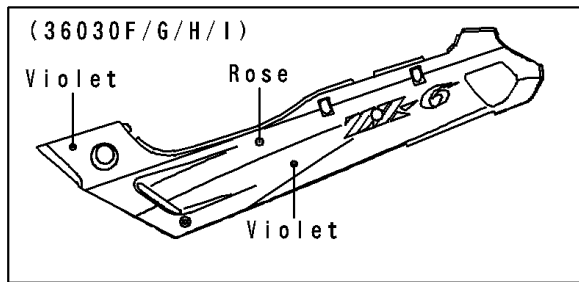

1993 Ninja® ZX™-6 PARTS DIAGRAM

Side Covers/Chain Cover(ZX600-E1)

F2610

WD

WD

1993 Ninja® ZX™-6 PARTS LIST

Side Covers/Chain Cover(ZX600-E1)

ITEM NAME	PART NUMBER	QUANTITY
CASE-CHAIN (Ref # 36014)	36014-1187	1
SCREW-CSK-CROS,6X20 (Ref # 221)	221E0620	1
HOOK-ASSY,TOOL BOX (Ref # 53045)	53045-1053	1
SCREW,6X20 (Ref # 92009)	92009-1298	1
SCREW,6X10 (Ref # 92009A)	92009-1402	1
SCREW,5X14 (Ref # 92009B)	92009-1653	1
SCREW,5X20 (Ref # 92009C)	92009-1656	1
WASHER,NYLON,5.3X11.5X1.5 (Ref # 92022)	92022-1521	1
WASHER,6.5X16X1.0 (Ref # 92022A)	92022-1654	1
GROMMET (Ref # 92071)	92071-056	1
DAMPER,ROPE HOOK (Ref # 92160)	92160-1042	1
COVER-SIDE,LH,EBONY/GREEN (Ref # 36030)	36030-5197-TL	1
COVER-SIDE,LH,EBONY/GREEN (Ref # 36030A)	36030-5197-VS	1
COVER-SIDE,RH,EBONY/GREEN (Ref # 36030B)	36030-5198-TL	1
COVER-SIDE,RH,EBONY/GREEN (Ref # 36030C)	36030-5198-VS	1
COVER-SIDE,LH,VIOLET/ROSE OPER (Ref # 36030F)	36030-5201-VX	1
COVER-SIDE,LH,VIOLET/ROSE OPER (Ref # 36030G)	36030-5201-13	1
COVER-SIDE,RH,VIOLET/ROSE OPER (Ref # 36030H)	36030-5202-VX	1
COVER-SIDE,RH,VIOLET/ROSE OPER (Ref # 36030I)	36030-5202-13	1