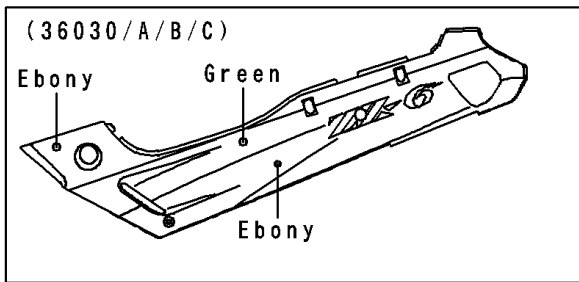

1993 Ninja® ZX™-6 PARTS DIAGRAM

Side Covers/Chain Cover(ZX600-E1)

F2610

WD

WD

1993 Ninja® ZX™-6 PARTS LIST

Side Covers/Chain Cover(ZX600-E1)

ITEM NAME	PART NUMBER	QUANTITY
CASE-CHAIN (Ref # 36014)	36014-1187	1
SCREW-CSK-CROS,6X20 (Ref # 221)	221E0620	1
HOOK-ASSY,TOOL BOX (Ref # 53045)	53045-1053	1
SCREW,6X20 (Ref # 92009)	92009-1298	1
SCREW,6X10 (Ref # 92009A)	92009-1402	1
SCREW,5X14 (Ref # 92009B)	92009-1653	1
SCREW,5X20 (Ref # 92009C)	92009-1656	1
WASHER,NYLON,5.3X11.5X1.5 (Ref # 92022)	92022-1521	1
WASHER,6.5X16X1.0 (Ref # 92022A)	92022-1654	1
GROMMET (Ref # 92071)	92071-056	1
DAMPER,ROPE HOOK (Ref # 92160)	92160-1042	1
COVER-SIDE,LH,EBONY/GREEN (Ref # 36030)	36030-5197-TL	1
COVER-SIDE,LH,EBONY/GREEN (Ref # 36030A)	36030-5197-VS	1
COVER-SIDE,RH,EBONY/GREEN (Ref # 36030B)	36030-5198-TL	1
COVER-SIDE,RH,EBONY/GREEN (Ref # 36030C)	36030-5198-VS	1
COVER-SIDE,LH,VIOLET/ROSE OPER (Ref # 36030F)	36030-5201-VX	1
COVER-SIDE,LH,VIOLET/ROSE OPER (Ref # 36030G)	36030-5201-13	1
COVER-SIDE,RH,VIOLET/ROSE OPER (Ref # 36030H)	36030-5202-VX	1
COVER-SIDE,RH,VIOLET/ROSE OPER (Ref # 36030I)	36030-5202-13	1