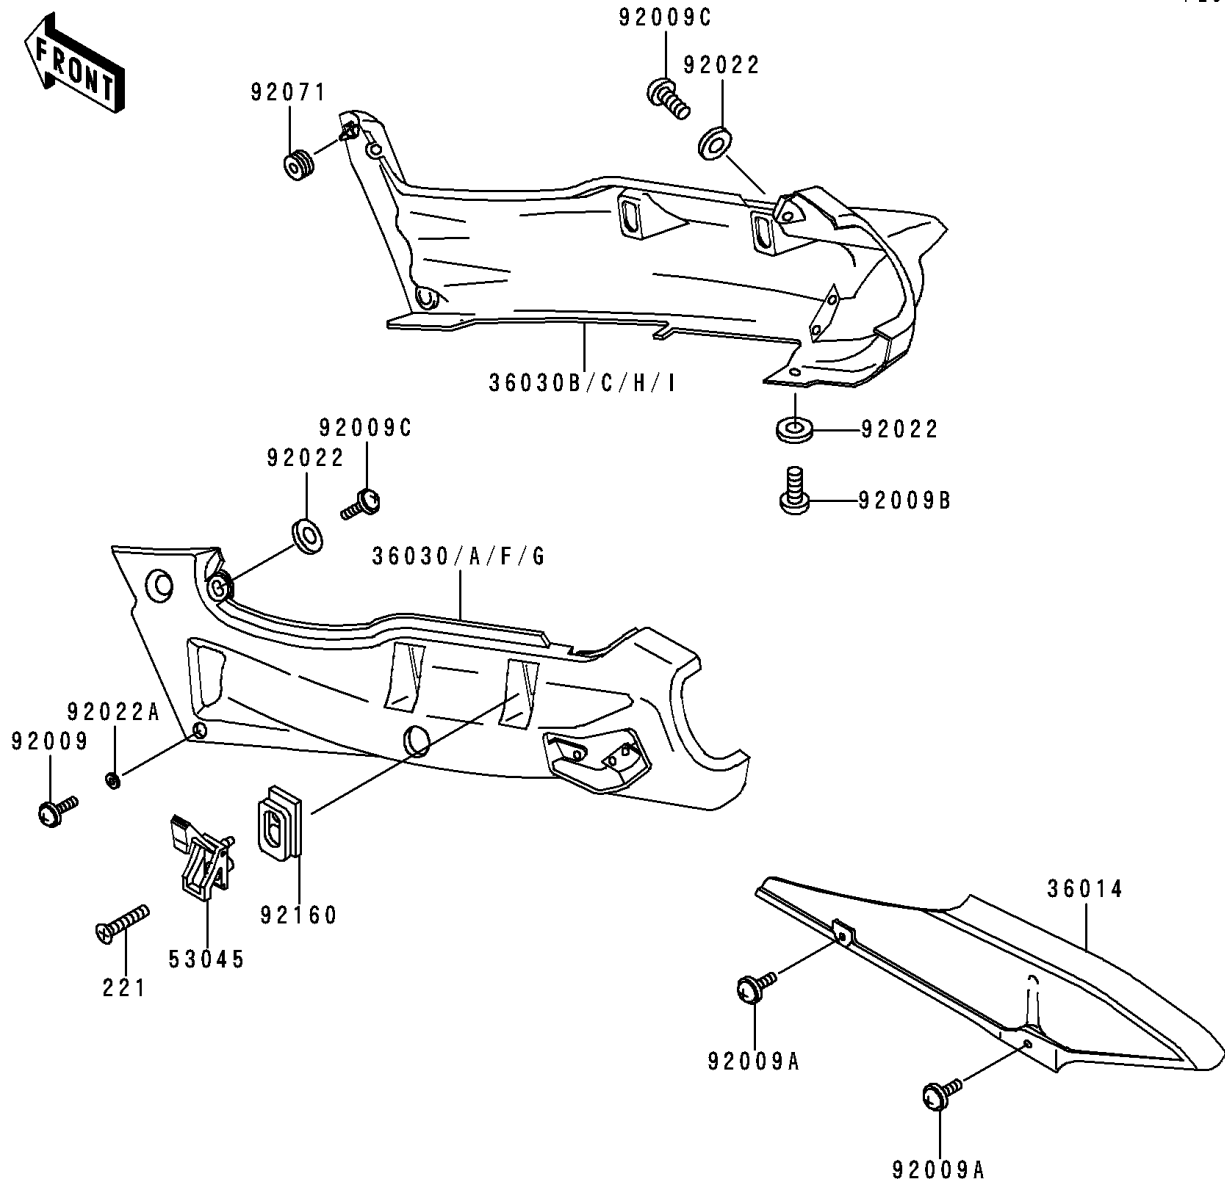

1993 Ninja® ZX™-6 PARTS DIAGRAM

Side Covers/Chain Cover(ZX600-E1)

F2610

WD

WD

1993 Ninja® ZX™-6 PARTS LIST

Side Covers/Chain Cover(ZX600-E1)

ITEM NAME	PART NUMBER	QUANTITY
CASE-CHAIN (Ref # 36014)	36014-1187	1
SCREW-CSK-CROS,6X20 (Ref # 221)	221E0620	1
HOOK-ASSY,TOOL BOX (Ref # 53045)	53045-1053	1
SCREW,6X20 (Ref # 92009)	92009-1298	1
SCREW,6X10 (Ref # 92009A)	92009-1402	1
SCREW,5X14 (Ref # 92009B)	92009-1653	1
SCREW,5X20 (Ref # 92009C)	92009-1656	1
WASHER,NYLON,5.3X11.5X1.5 (Ref # 92022)	92022-1521	1
WASHER,6.5X16X1.0 (Ref # 92022A)	92022-1654	1
GROMMET (Ref # 92071)	92071-056	1
DAMPER,ROPE HOOK (Ref # 92160)	92160-1042	1
COVER-SIDE,LH,EBONY/GREEN (Ref # 36030)	36030-5197-TL	1
COVER-SIDE,LH,EBONY/GREEN (Ref # 36030A)	36030-5197-VS	1
COVER-SIDE,RH,EBONY/GREEN (Ref # 36030B)	36030-5198-TL	1
COVER-SIDE,RH,EBONY/GREEN (Ref # 36030C)	36030-5198-VS	1
COVER-SIDE,LH,VIOLET/ROSE OPER (Ref # 36030F)	36030-5201-VX	1
COVER-SIDE,LH,VIOLET/ROSE OPER (Ref # 36030G)	36030-5201-13	1
COVER-SIDE,RH,VIOLET/ROSE OPER (Ref # 36030H)	36030-5202-VX	1
COVER-SIDE,RH,VIOLET/ROSE OPER (Ref # 36030I)	36030-5202-13	1