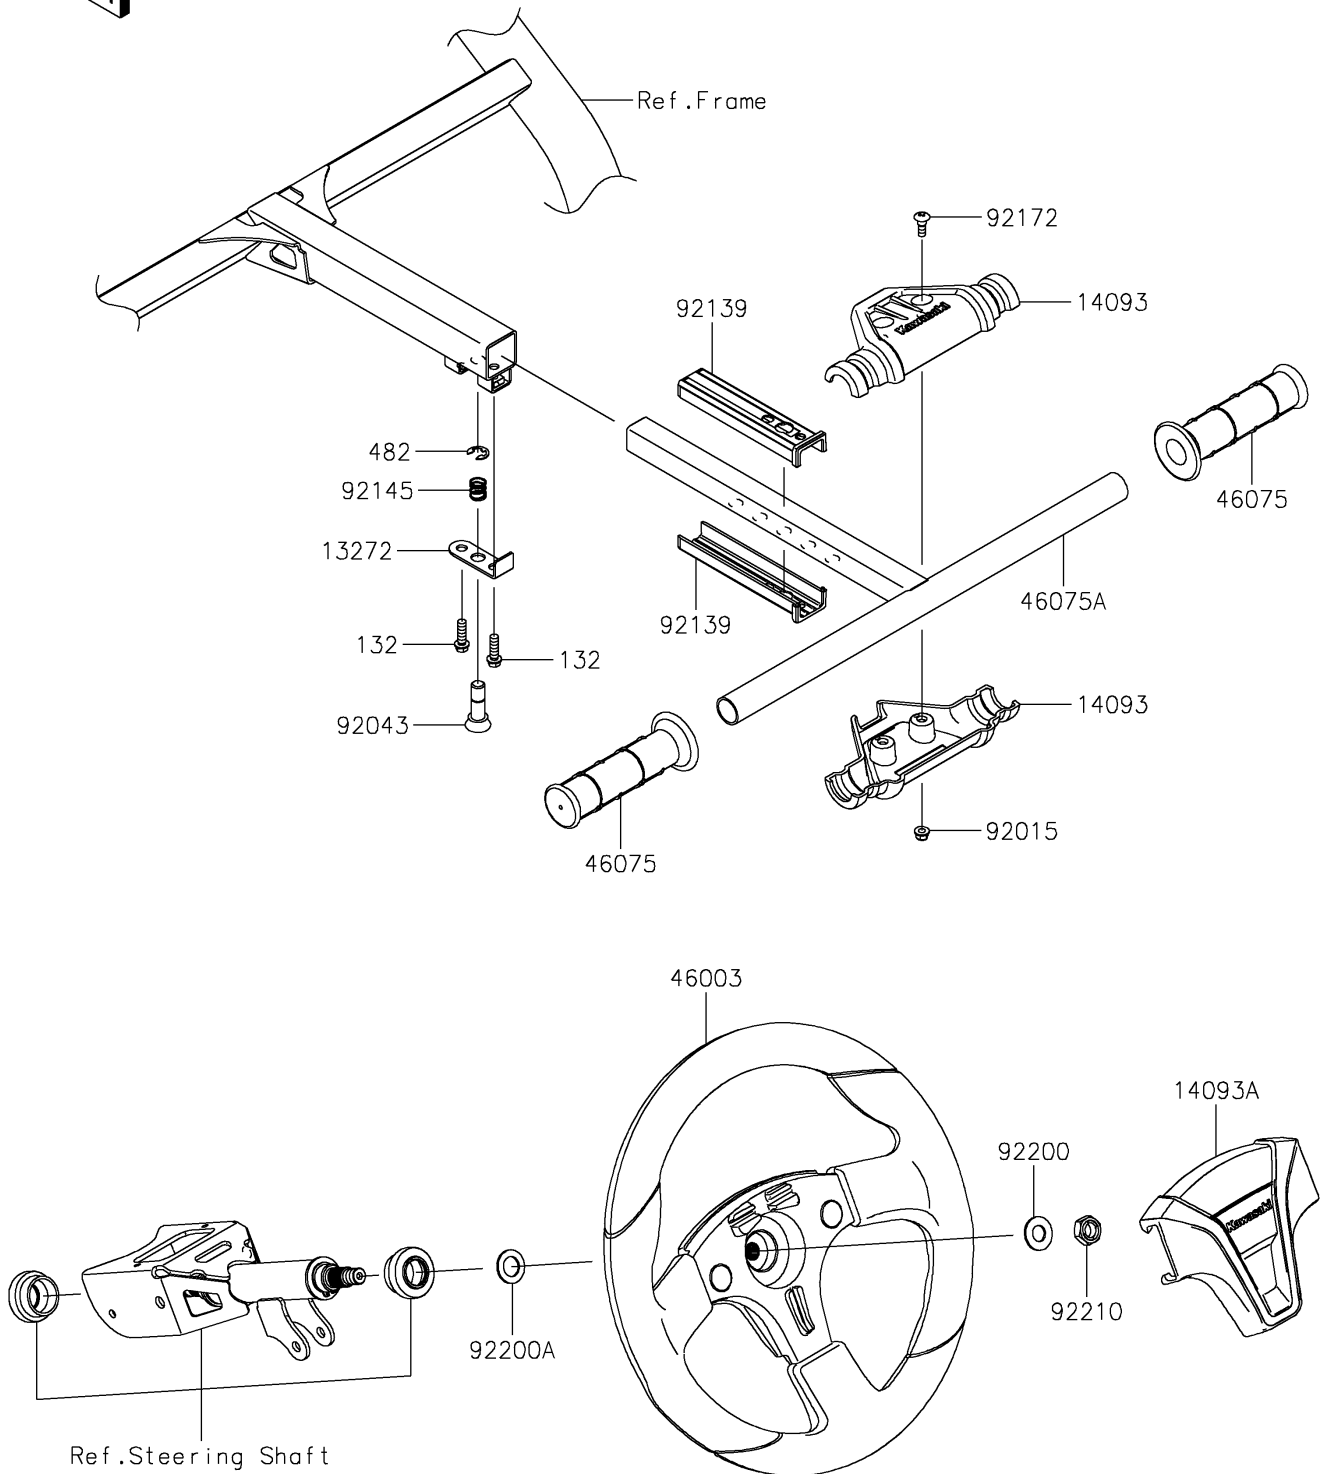

2025 TERYX® KRX4™ 1000 eS PARTS DIAGRAM

Steering Wheel

F2311

2025 TERYX® KRX4™ 1000 eS PARTS LIST

Steering Wheel

ITEM NAME	PART NUMBER	QUANTITY
PLATE (Ref # 13272)	13272-3869	1
COVER,PASSENGER GRIP (Ref # 14093)	14093-0802	2
COVER,HANDLE (Ref # 14093A)	14093-0803	1
HANDLE (Ref # 46003)	46003-0809	1
GRIP (Ref # 46075)	46075-0065	2
GRIP,PIPE (Ref # 46075A)	46075-0658	1
NUT,LOCK,FLANGED,5MM (Ref # 92015)	92015-1752	2
PIN (Ref # 92043)	92043-7503	1
BUSHING (Ref # 92139)	92139-1143	2
SPRING (Ref # 92145)	92145-7507	1
SCREW,5MM (Ref # 92172)	92172-0261	2
WASHER,12.1X25X1.6 (Ref # 92200)	92200-0455	1
WASHER,15X25X1.6 (Ref # 92200A)	92200-0460	1
NUT,LOCK,12MM (Ref # 92210)	92210-1249	1
BOLT-FLANGED-SMALL,6X20 (Ref # 132)	132BB0620	2
CIRCLIP-TYPE-E,8MM (Ref # 482)	482EA8000	1