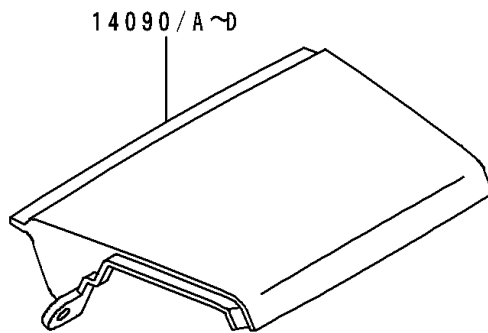

1994 Ninja® ZX™ -6 PARTS DIAGRAM

Seat

F2510

1994 Ninja® ZX™-6 PARTS LIST

Seat

ITEM NAME	PART NUMBER	QUANTITY
BOLT-FLANGED (Ref # 130)	130J0612	2
COVER,TAIL,UPP,EBONY (Ref # 14090A)	14090-1254-H8	1
COVER,TAIL,UPP,L.GREEN (Ref # 14090D)	14090-1254-7F	1
COVER,TAIL,LWR,EBONY (Ref # 14090G)	14090-1255-H8	1
COVER,TAIL,LWR,L.GREEN (Ref # 14090K)	14090-1255-7F	1
HOOK,SEAT (Ref # 27012)	27012-1468	2
SEAT-ASSY,DUAL,BLACK (Ref # 53001)	53001-1689-MA	1
LEATHER,SEAT,BLACK (Ref # 53003)	53003-1270-MA	1
DAMPER (Ref # 92075)	92075-1629	2