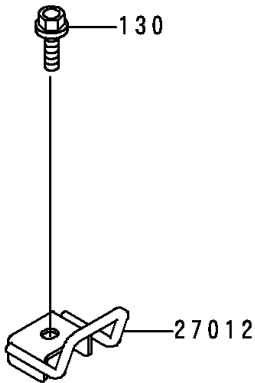

1994 Ninja® ZX™ -6 PARTS DIAGRAM

Seat

F2510

1994 Ninja® ZX™-6 PARTS LIST

Seat

ITEM NAME	PART NUMBER	QUANTITY
BOLT-FLANGED (Ref # 130)	130J0612	2
COVER,TAIL,UPP,EBONY (Ref # 14090A)	14090-1254-H8	1
COVER,TAIL,UPP,L.GREEN (Ref # 14090D)	14090-1254-7F	1
COVER,TAIL,LWR,EBONY (Ref # 14090G)	14090-1255-H8	1
COVER,TAIL,LWR,L.GREEN (Ref # 14090K)	14090-1255-7F	1
HOOK,SEAT (Ref # 27012)	27012-1468	2
SEAT-ASSY,DUAL,BLACK (Ref # 53001)	53001-1689-MA	1
LEATHER,SEAT,BLACK (Ref # 53003)	53003-1270-MA	1
DAMPER (Ref # 92075)	92075-1629	2