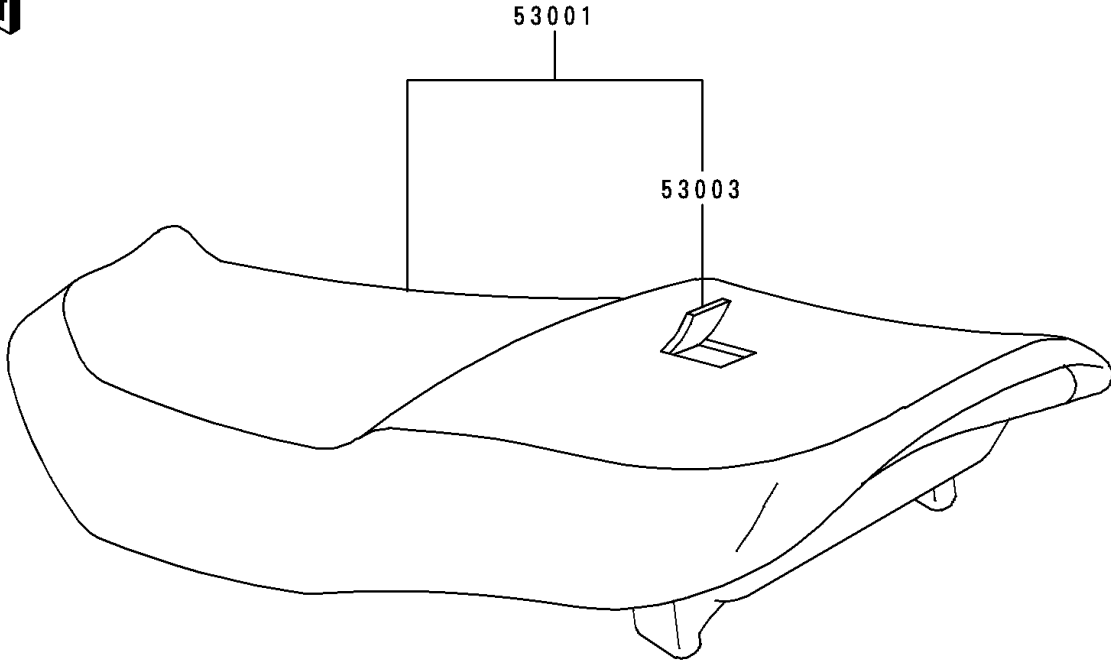

1994 Ninja® ZX™ -6 PARTS DIAGRAM

Seat

F2510

1994 Ninja® ZX™-6 PARTS LIST

Seat

ITEM NAME	PART NUMBER	QUANTITY
BOLT-FLANGED (Ref # 130)	130J0612	2
COVER,TAIL,UPP,EBONY (Ref # 14090A)	14090-1254-H8	1
COVER,TAIL,UPP,L.GREEN (Ref # 14090D)	14090-1254-7F	1
COVER,TAIL,LWR,EBONY (Ref # 14090G)	14090-1255-H8	1
COVER,TAIL,LWR,L.GREEN (Ref # 14090K)	14090-1255-7F	1
HOOK,SEAT (Ref # 27012)	27012-1468	2
SEAT-ASSY,DUAL,BLACK (Ref # 53001)	53001-1689-MA	1
LEATHER,SEAT,BLACK (Ref # 53003)	53003-1270-MA	1
DAMPER (Ref # 92075)	92075-1629	2