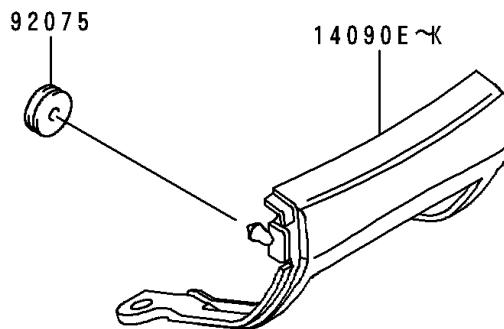

1994 Ninja® ZX™ -6 PARTS DIAGRAM

Seat

F2510

1994 Ninja® ZX™-6 PARTS LIST

Seat

ITEM NAME	PART NUMBER	QUANTITY
BOLT-FLANGED (Ref # 130)	130J0612	2
COVER,TAIL,UPP,EBONY (Ref # 14090A)	14090-1254-H8	1
COVER,TAIL,UPP,L.GREEN (Ref # 14090D)	14090-1254-7F	1
COVER,TAIL,LWR,EBONY (Ref # 14090G)	14090-1255-H8	1
COVER,TAIL,LWR,L.GREEN (Ref # 14090K)	14090-1255-7F	1
HOOK,SEAT (Ref # 27012)	27012-1468	2
SEAT-ASSY,DUAL,BLACK (Ref # 53001)	53001-1689-MA	1
LEATHER,SEAT,BLACK (Ref # 53003)	53003-1270-MA	1
DAMPER (Ref # 92075)	92075-1629	2