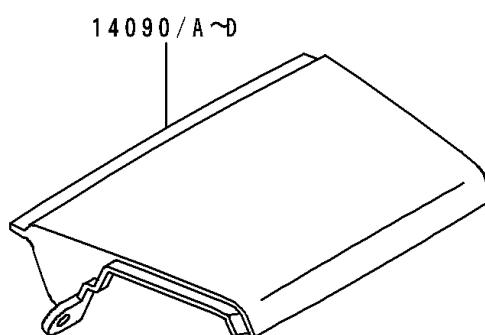

1993 Ninja® ZX™-6 PARTS DIAGRAM

Seat

F2510

1993 Ninja® ZX™-6 PARTS LIST

Seat

ITEM NAME	PART NUMBER	QUANTITY
BOLT-FLANGED (Ref # 130)	130J0612	1
COVER,TAIL,UPP,EBONY (Ref # 14090A)	14090-1254-H8	1
HOOK,SEAT (Ref # 27012)	27012-1468	1
SEAT-ASSY,DUAL,BLACK (Ref # 53001)	53001-1689-MA	1
LEATHER,SEAT,BLACK (Ref # 53003)	53003-1270-MA	1
DAMPER (Ref # 92075)	92075-1629	1
COVER,TAIL,UPP,M.B.VIOLET (Ref # 14090B)	14090-1254-SD	1
COVER,TAIL,UPP,M.B.VIOLET (Ref # 14090C)	14090-1254-16	1
COVER,TAIL,LWR,L.ROSE OPERA (Ref # 14090F)	14090-1255-HC	1
COVER,TAIL,LWR,P.T.GREEN (Ref # 14090H)	14090-1255-SM	1
COVER,TAIL,LWR,P.T.GREEN (Ref # 14090I)	14090-1255-TZ	1
COVER,TAIL,LWR,L.ROSE OPERA (Ref # 14090J)	14090-1255-17	1