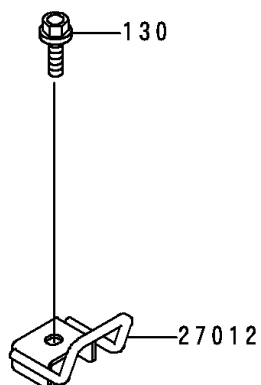

1993 Ninja® ZX™-6 PARTS DIAGRAM

Seat

F2510

1993 Ninja® ZX™-6 PARTS LIST

Seat

ITEM NAME	PART NUMBER	QUANTITY
BOLT-FLANGED (Ref # 130)	130J0612	1
COVER,TAIL,UPP,EBONY (Ref # 14090A)	14090-1254-H8	1
HOOK,SEAT (Ref # 27012)	27012-1468	1
SEAT-ASSY,DUAL,BLACK (Ref # 53001)	53001-1689-MA	1
LEATHER,SEAT,BLACK (Ref # 53003)	53003-1270-MA	1
DAMPER (Ref # 92075)	92075-1629	1
COVER,TAIL,UPP,M.B.VIOLET (Ref # 14090B)	14090-1254-SD	1
COVER,TAIL,UPP,M.B.VIOLET (Ref # 14090C)	14090-1254-16	1
COVER,TAIL,LWR,L.ROSE OPERA (Ref # 14090F)	14090-1255-HC	1
COVER,TAIL,LWR,P.T.GREEN (Ref # 14090H)	14090-1255-SM	1
COVER,TAIL,LWR,P.T.GREEN (Ref # 14090I)	14090-1255-TZ	1
COVER,TAIL,LWR,L.ROSE OPERA (Ref # 14090J)	14090-1255-17	1