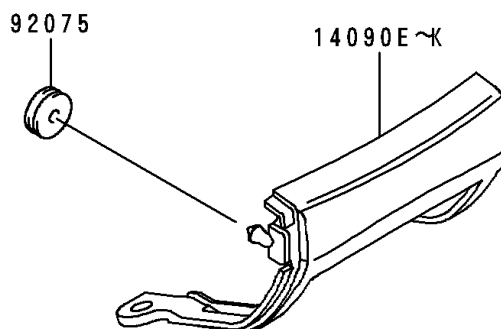

1993 Ninja® ZX™-6 PARTS DIAGRAM

Seat

F2510

1993 Ninja® ZX™-6 PARTS LIST

Seat

ITEM NAME	PART NUMBER	QUANTITY
BOLT-FLANGED (Ref # 130)	130J0612	1
COVER,TAIL,UPP,EBONY (Ref # 14090A)	14090-1254-H8	1
HOOK,SEAT (Ref # 27012)	27012-1468	1
SEAT-ASSY,DUAL,BLACK (Ref # 53001)	53001-1689-MA	1
LEATHER,SEAT,BLACK (Ref # 53003)	53003-1270-MA	1
DAMPER (Ref # 92075)	92075-1629	1
COVER,TAIL,UPP,M.B.VIOLET (Ref # 14090B)	14090-1254-SD	1
COVER,TAIL,UPP,M.B.VIOLET (Ref # 14090C)	14090-1254-16	1
COVER,TAIL,LWR,L.ROSE OPERA (Ref # 14090F)	14090-1255-HC	1
COVER,TAIL,LWR,P.T.GREEN (Ref # 14090H)	14090-1255-SM	1
COVER,TAIL,LWR,P.T.GREEN (Ref # 14090I)	14090-1255-TZ	1
COVER,TAIL,LWR,L.ROSE OPERA (Ref # 14090J)	14090-1255-17	1