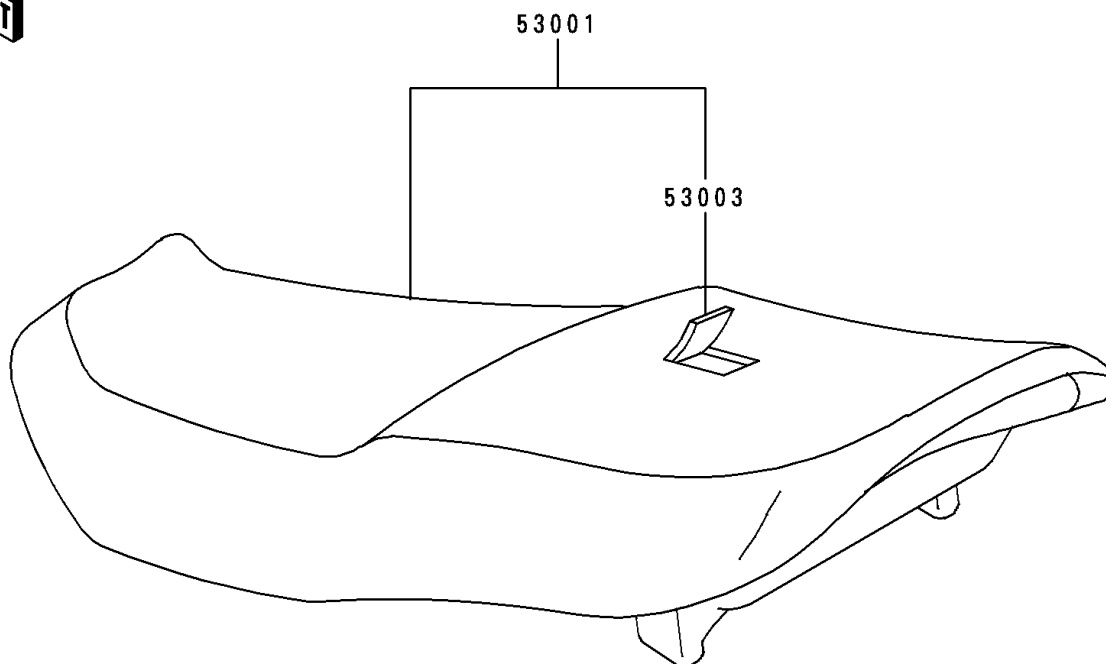

1993 Ninja® ZX™-6 PARTS DIAGRAM

Seat

F2510

1993 Ninja® ZX™-6 PARTS LIST

Seat

ITEM NAME	PART NUMBER	QUANTITY
BOLT-FLANGED (Ref # 130)	130J0612	1
COVER,TAIL,UPP,EBONY (Ref # 14090A)	14090-1254-H8	1
HOOK,SEAT (Ref # 27012)	27012-1468	1
SEAT-ASSY,DUAL,BLACK (Ref # 53001)	53001-1689-MA	1
LEATHER,SEAT,BLACK (Ref # 53003)	53003-1270-MA	1
DAMPER (Ref # 92075)	92075-1629	1
COVER,TAIL,UPP,M.B.VIOLET (Ref # 14090B)	14090-1254-SD	1
COVER,TAIL,UPP,M.B.VIOLET (Ref # 14090C)	14090-1254-16	1
COVER,TAIL,LWR,L.ROSE OPERA (Ref # 14090F)	14090-1255-HC	1
COVER,TAIL,LWR,P.T.GREEN (Ref # 14090H)	14090-1255-SM	1
COVER,TAIL,LWR,P.T.GREEN (Ref # 14090I)	14090-1255-TZ	1
COVER,TAIL,LWR,L.ROSE OPERA (Ref # 14090J)	14090-1255-17	1