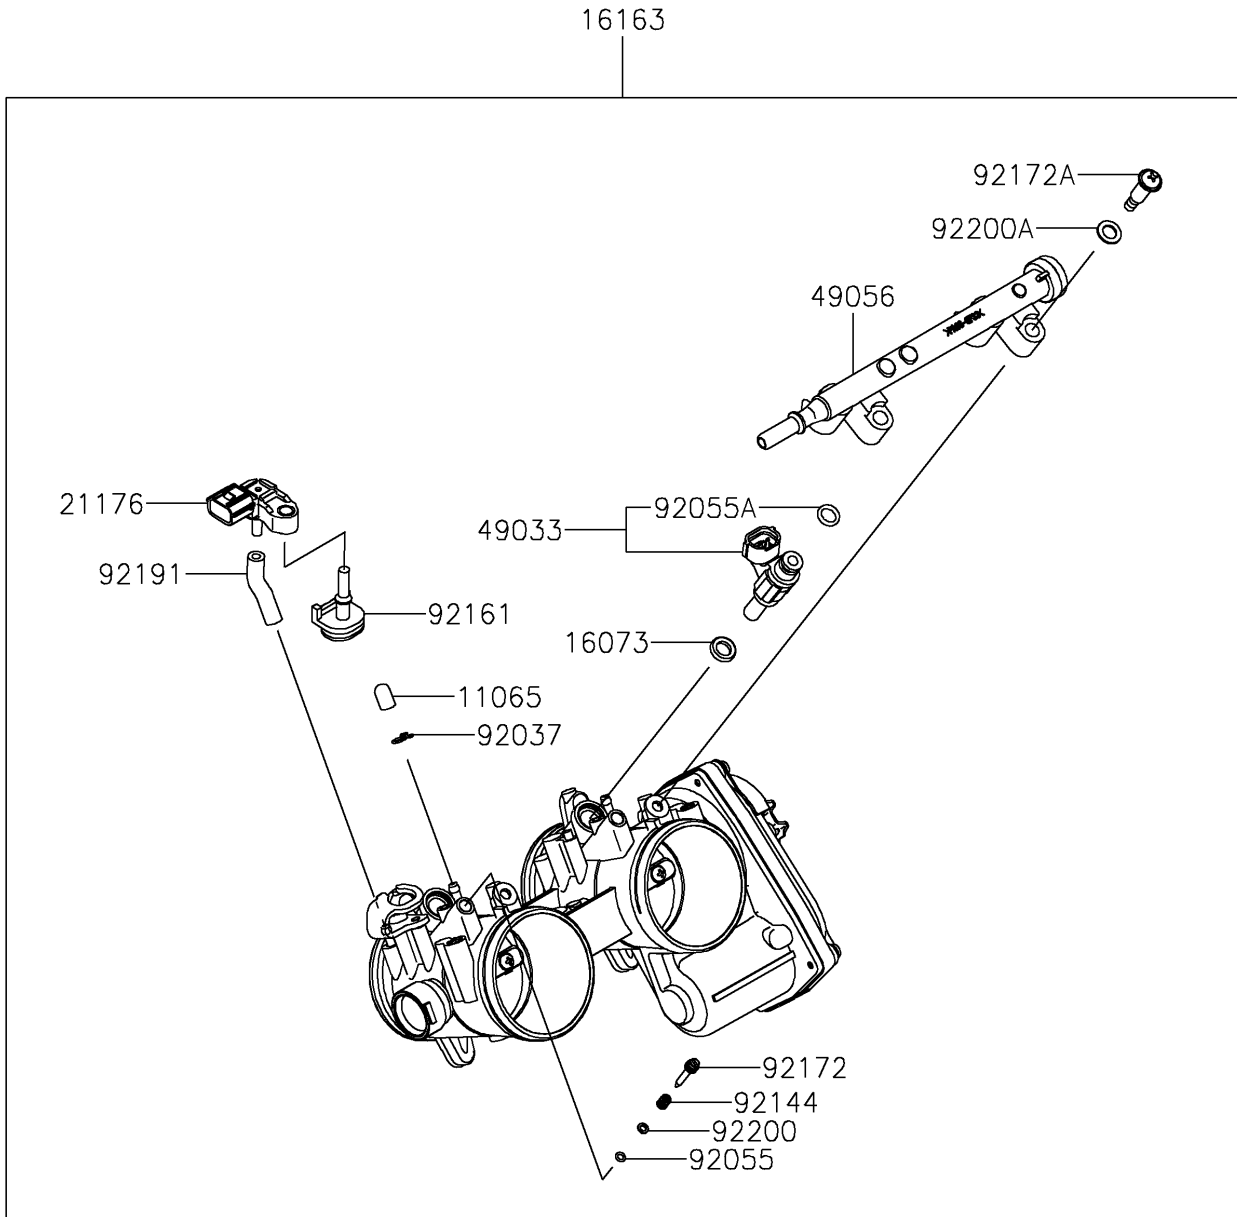

2025 TERYX® KRX4™ 1000 eS PARTS DIAGRAM

Throttle

E1510

2025 TERYX® KRX4™ 1000 eS PARTS LIST

Throttle

ITEM NAME	PART NUMBER	QUANTITY
CAP (Ref # 11065)	11065-0072	2
INSULATOR (Ref # 16073)	16073-0848	2
THROTTLE-ASSY (Ref # 16163)	16163-0991	1
SENSOR,PRESSURE (Ref # 21176)	21176-0906	1
NOZZLE-INJECTION (Ref # 49033)	49033-0040	2
PIPE-INJECTION (Ref # 49056)	49056-0564	1
CLAMP,TUBE (Ref # 92037)	92037-1124	2
RING-O (Ref # 92055)	92055-0840	2
RING-O,INJECTION NOZZLE (Ref # 92055A)	92055-0937	2
SPRING,THROTTLE STOP SCREW (Ref # 92144)	92144-1674	2
DAMPER (Ref # 92161)	92161-0673	1
SCREW (Ref # 92172)	92172-0156	2
SCREW,PIPE INJECTION (Ref # 92172A)	92172-0828	2
TUBE,3.2X7.4X40 (Ref # 92191)	92191-1551	1
WASHER,PILOT AIR SCREW (Ref # 92200)	92200-1564	2
WASHER (Ref # 92200A)	92200-3807	2