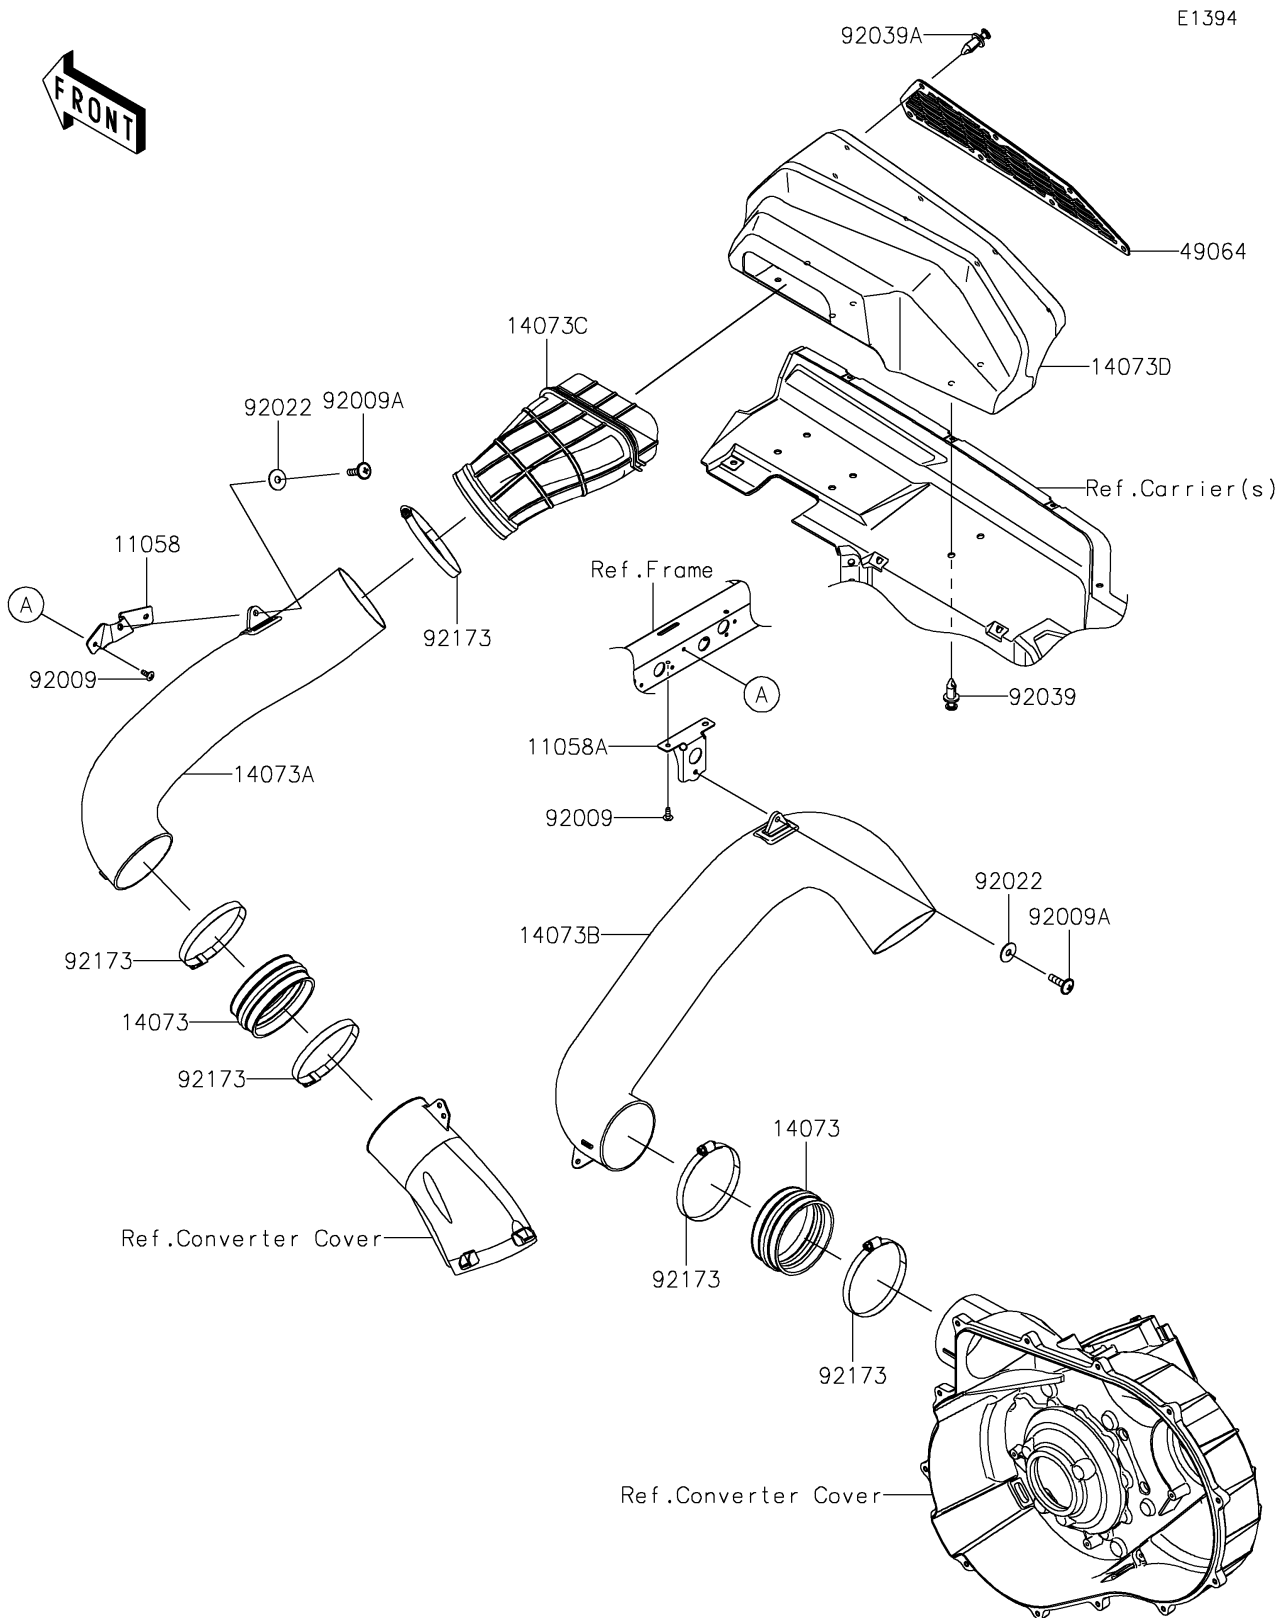

2025 TERYX® KRX4™ 1000 eS PARTS DIAGRAM

Air Cleaner-Belt Converter

2025 TERYX® KRX4™ 1000 eS PARTS LIST

Air Cleaner-Belt Converter

ITEM NAME	PART NUMBER	QUANTITY
BRACKET (Ref # 11058)	11058-1656	1
BRACKET (Ref # 11058A)	11058-1657	1
DUCT (Ref # 14073)	14073-0909	2
DUCT,INTAKE (Ref # 14073A)	14073-0910	1
DUCT,EXHAUST (Ref # 14073B)	14073-0911	1
DUCT (Ref # 14073C)	14073-0919	1
DUCT (Ref # 14073D)	14073-0955	1
FILTER-AIR (Ref # 49064)	49064-0013	1
SCREW,TAPPING,6X16 (Ref # 92009)	92009-1166	4
SCREW,6X22 (Ref # 92009A)	92009-1441	2
WASHER,PLAIN,6.5X20X1 (Ref # 92022)	92022-165	2
RIVET (Ref # 92039)	92039-0776	6
RIVET,TWO-PIECE CLIP (Ref # 92039A)	92039-0818	7
CLAMP,130MM (Ref # 92173)	92173-1938	5