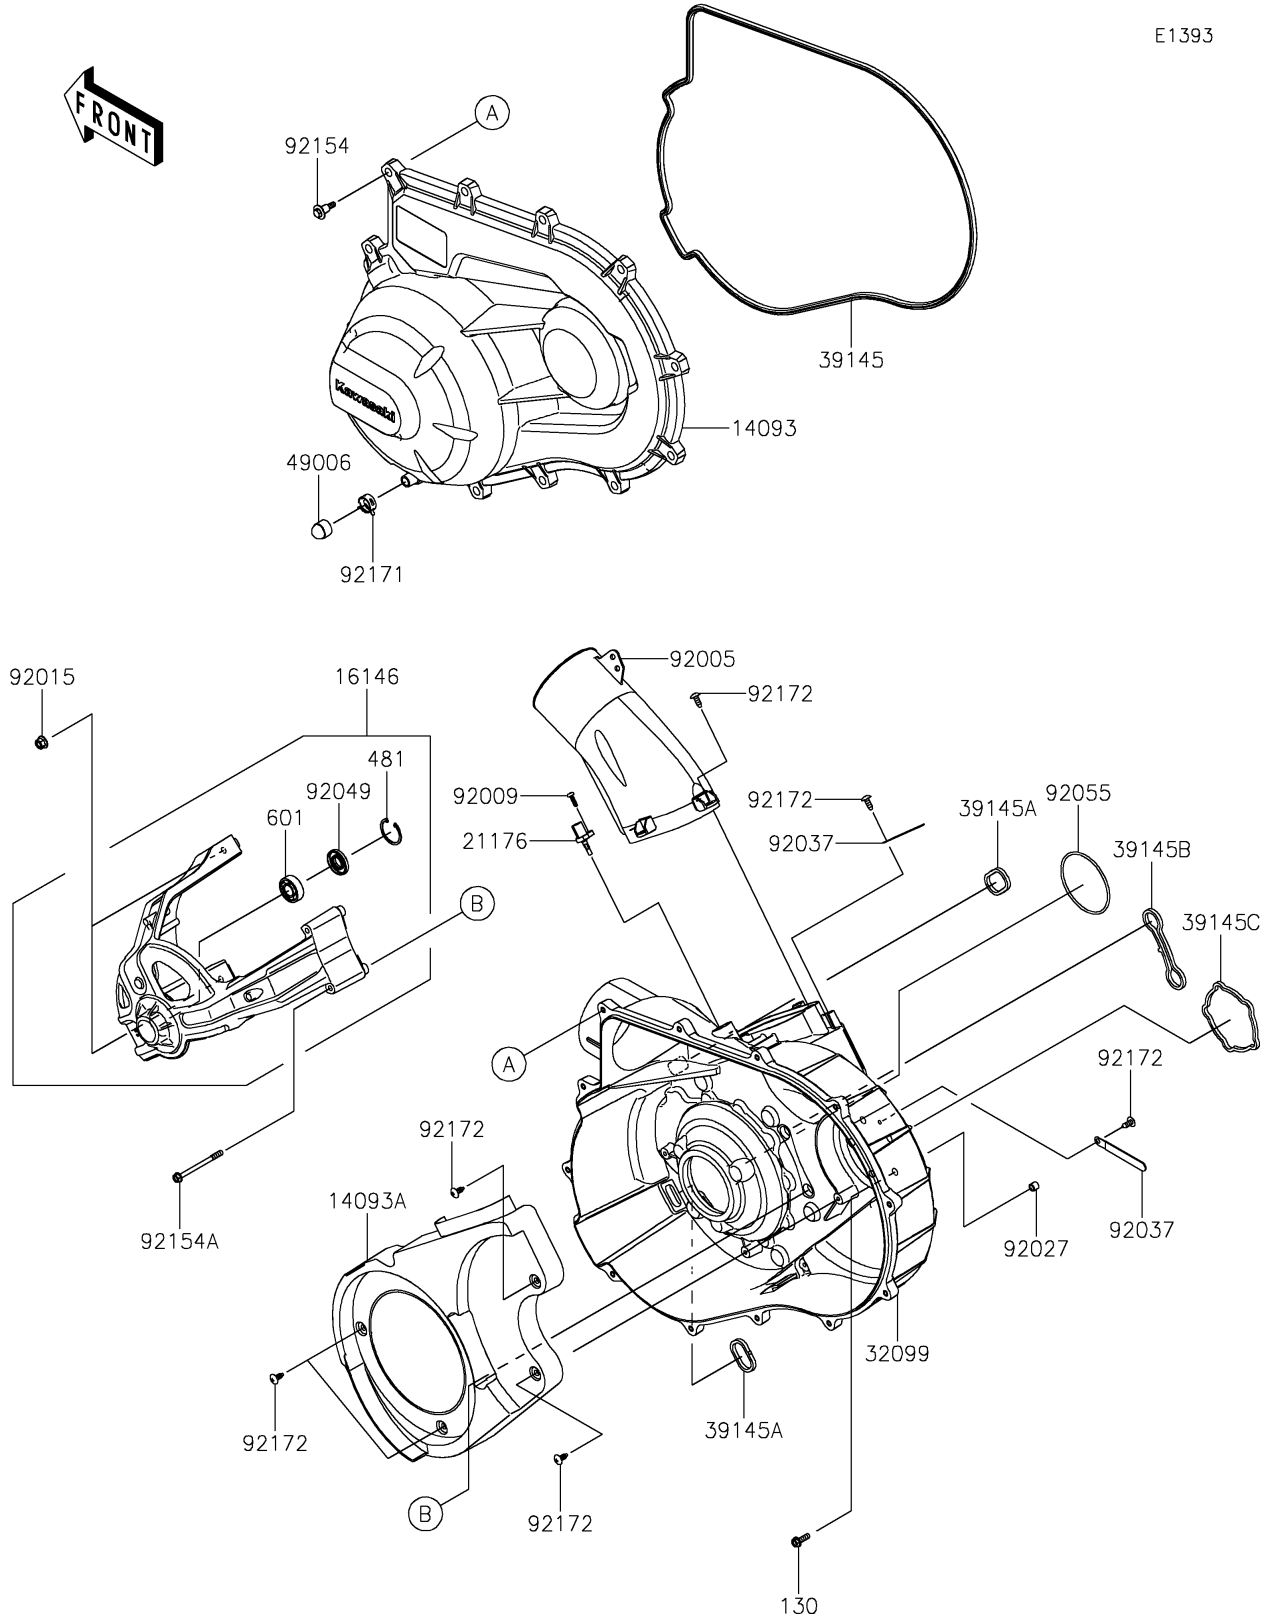

2025 Teryx KRX4 1000 eS PARTS DIAGRAM

Converter Cover

E1393

2025 Teryx KRX4 1000 eS PARTS LIST

Converter Cover

ITEM NAME	PART NUMBER	QUANTITY
COVER,CVT (Ref # 14093)	14093-0774	1
COVER (Ref # 14093A)	14093-0775	1
COVER-ASSY (Ref # 16146)	16146-0840	1
SENSOR,AIR TEMPERATURE (Ref # 21176)	21176-0048	1
CASE,CVT (Ref # 32099)	32099-0795	1
TRIM-SEAL,CVT COVER (Ref # 39145)	39145-0711	1
TRIM-SEAL (Ref # 39145A)	39145-0712	2
TRIM-SEAL (Ref # 39145B)	39145-0713	1
TRIM-SEAL (Ref # 39145C)	39145-0714	1
BOOT,DRAIN (Ref # 49006)	49006-3718	1
FITTING (Ref # 92005)	92005-0978	1
SCREW,TAPPING,5X16 (Ref # 92009)	92009-1264	1
NUT,FLANGED,LOCK,8MM (Ref # 92015)	92015-1668	2
COLLAR,6.8X10X8.5 (Ref # 92027)	92027-129	5
CLAMP (Ref # 92037)	92037-1993	2
SEAL-OIL,TC 15X35X6 (Ref # 92049)	92049-0816	1
RING-O,84.4X3.1 (Ref # 92055)	92055-0916	1
BOLT,CVT COVER (Ref # 92154)	92154-1522	12
BOLT,6X80 (Ref # 92154A)	92154-3862	2
CLAMP (Ref # 92171)	92171-0329	1
SCREW,6X16 (Ref # 92172)	92172-0284	10
BOLT-FLANGED,6X20 (Ref # 130)	130BA0620	5
CIRCLIP-TYPE-C,35MM (Ref # 481)	481J3500	1
BEARING-BALL,#6202C3 (Ref # 601)	601B6202	1