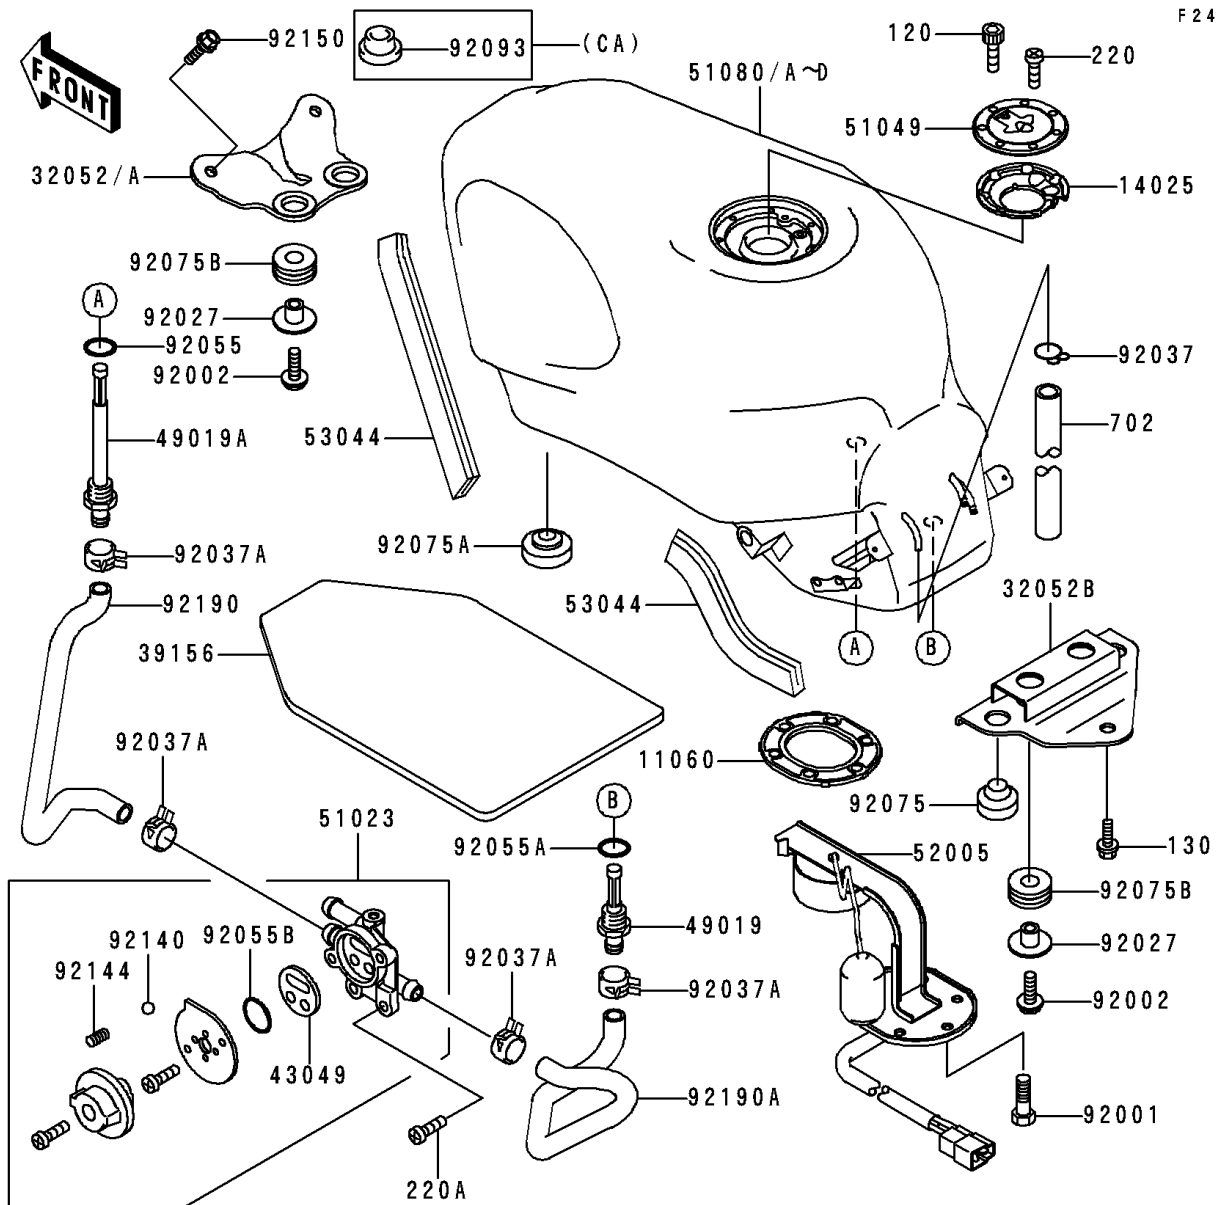

1993 Ninja® ZX™-6 PARTS DIAGRAM

Fuel Tank (ZX600-E1)

F 2410

1993 Ninja® ZX™-6 PARTS LIST

Fuel Tank(ZX600-E1)

ITEM NAME	PART NUMBER	QUANTITY
GASKET,FUEL GAUGE (Ref # 11060)	11060-1337	1
COVER,TANK CAP (Ref # 14025)	14025-1913	1
BRACKET-TANK,RR (Ref # 32052B)	32052-1363	1
PAD,FUEL TANK (Ref # 39156)	39156-1361	1
PACKING,TAP VALVE (Ref # 43049)	43049-1066	1
FILTER-FUEL (Ref # 49019)	49019-1070	1
FILTER-FUEL,"ON" (Ref # 49019A)	49019-1071	1
TAP-ASSY,FUEL (Ref # 51023)	51023-1192	1
CAP-TANK,FUEL (Ref # 51049)	51049-1091	1
GAUGE,FUEL (Ref # 52005)	52005-1105	1
TRIM (Ref # 53044)	53044-1137	1
BOLT,FUEL GAUGE (Ref # 92001)	92001-1069	1
BOLT-SOCKET (Ref # 120)	120S0512	1
BOLT-FLANGED,8X20 (Ref # 130)	130J0820	1
SCREW-PAN-CROS (Ref # 220)	220C0508	1
SCREW-PAN-CROS,6X8 (Ref # 220A)	220C0608	1
TUBE-RUBBER,7X10X600 (Ref # 702)	702A07600	1
BOLT,6X20 (Ref # 92002)	92002-1237	1
COLLAR,L=13.1 (Ref # 92027)	92027-251	1
CLAMP,TUBE (Ref # 92037)	92037-010	1
CLAMP (Ref # 92037A)	92037-1181	1
RING-O,ID=9.5 (Ref # 92055)	92055-1386	1
RING-O,11.5X1.5 (Ref # 92055A)	92055-1387	1
RING-O,TAP LEVER (Ref # 92055B)	92055-1419	1
DAMPER (Ref # 92075)	92075-015	1
DAMPER,SIDE STAND (Ref # 92075A)	92075-157	1
DAMPER (Ref # 92075B)	92075-1690	1
BALL,STAINLESS,5/32" (Ref # 92140)	92140-1051	1
SPRING,FUEL TAP KNOB (Ref # 92144)	92144-1212	1

1993 Ninja® ZX™-6 PARTS LIST

Fuel Tank(ZX600-E1)

ITEM NAME	PART NUMBER	QUANTITY
BOLT,6X14 (Ref # 92150)	92150-1340	1
TUBE,TAP-FILTER (Ref # 92190)	92190-1332	1
TUBE,FUEL,RES (Ref # 92190A)	92190-1333	1
BRACKET-TANK,FR,SILVER NO.35 (Ref # 32052)	32052-1362-TX	1
BRACKET-TANK,FR,SILVER NO.35 (Ref # 32052A)	32052-1362-VZ	1
TANK-COMP-FUEL,EBONY (Ref # 51080)	51080-5006-H8	1
TANK-COMP-FUEL,EBONY (Ref # 51080A)	51080-5007-H8	1
TANK-COMP-FUEL,M.B.VIOLET (Ref # 51080B)	51080-5008-SD	1
TANK-COMP-FUEL,M.B.VIOLET (Ref # 51080C)	51080-5008-16	1
TANK-COMP-FUEL,M.B.VIOLET (Ref # 51080D)	51080-5009-16	1
SEAL,FUEL TANK CAP (Ref # 92093)	92093-1030	1