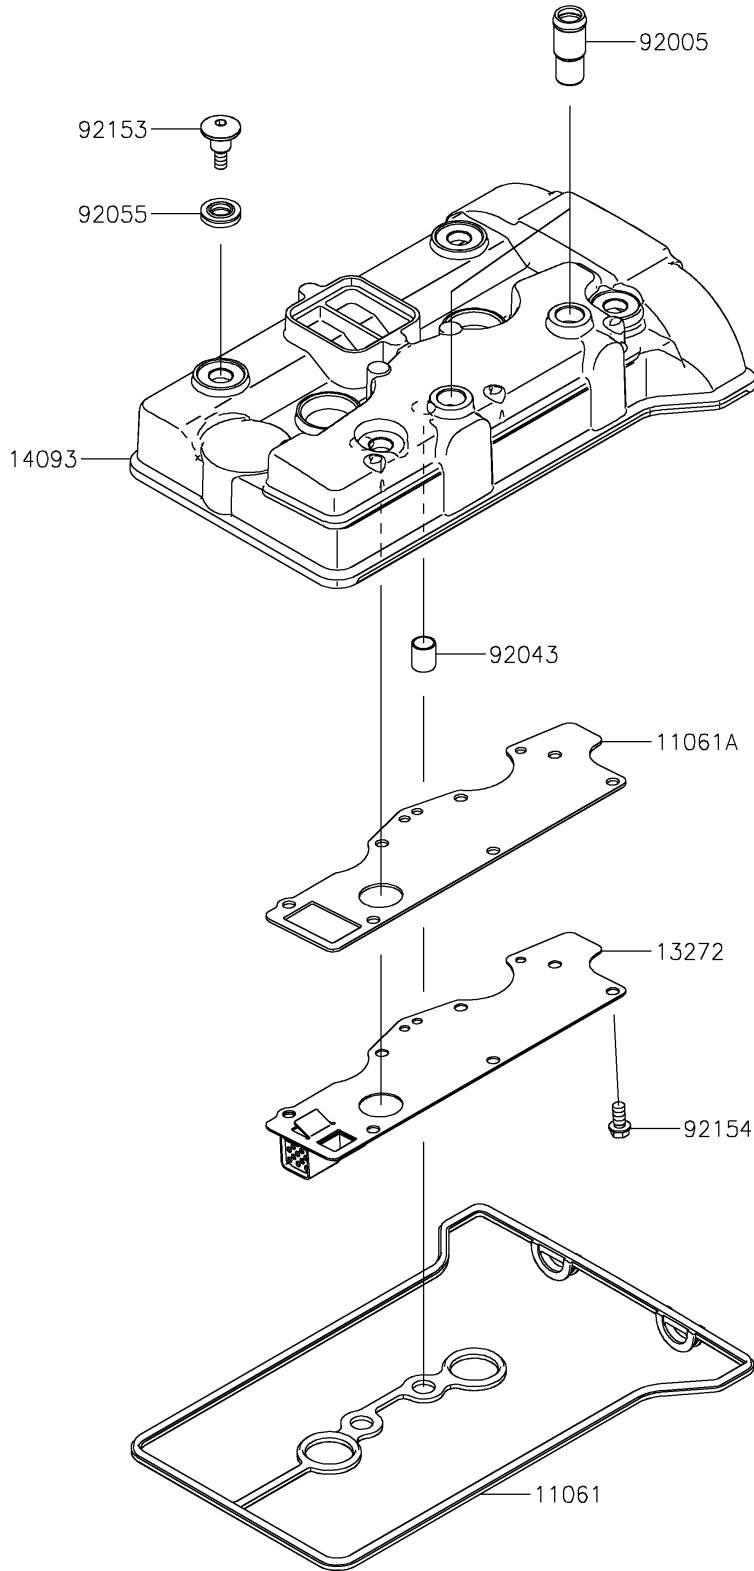

2025 TERYX® KRX4™ 1000 eS PARTS DIAGRAM

Cylinder Head Cover

E1112

2025 TERYX® KRX4™ 1000 eS PARTS LIST

Cylinder Head Cover

ITEM NAME	PART NUMBER	QUANTITY
GASKET,HEAD COVER (Ref # 11061)	11061-1313	1
GASKET,BREATHER PLATE (Ref # 11061A)	11061-1314	1
PLATE,BREATHER (Ref # 13272)	13272-2685	1
COVER,HEAD (Ref # 14093)	14093-0848	1
FITTING,BREATHER (Ref # 92005)	92005-0968	2
PIN,10.1X12X14 (Ref # 92043)	92043-4009	2
RING-O (Ref # 92055)	92055-0785	4
BOLT,SOCKET,6X22.5 (Ref # 92153)	92153-1779	4
BOLT,FLANGED-SMALL,6X12 (Ref # 92154)	92154-1888	7