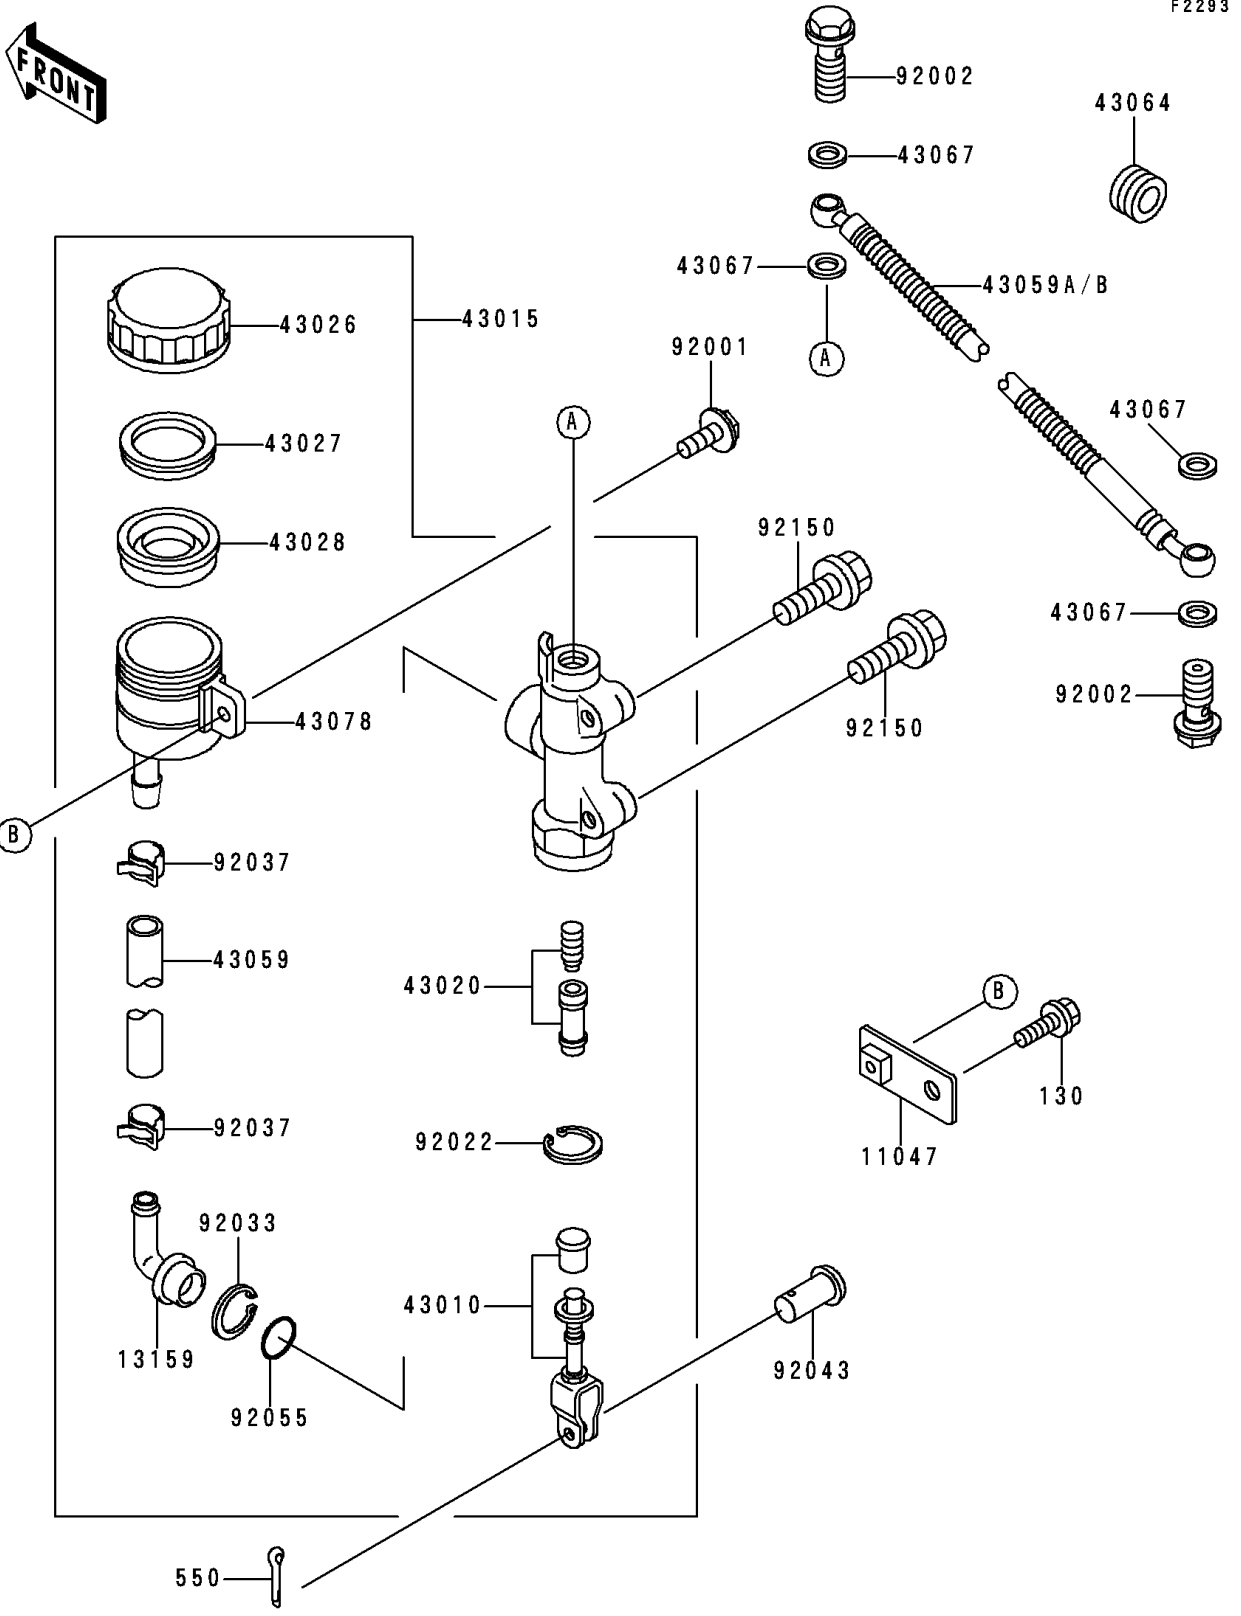

# 1994 Ninja® ZX™ -6 PARTS DIAGRAM

Rear Master Cylinder

# 1994 Ninja® ZX™-6 PARTS LIST

## Rear Master Cylinder

ITEM NAME	PART NUMBER	QUANTITY
BOLT-FLANGED,6X16,BLACK (Ref # 130)	130J0616	1
PIN-COTTER,2.0X15 (Ref # 550)	550D2015	1
BRACKET,RESERVOIR TANK (Ref # 11047)	11047-1940	1
CONNECTOR,RR MASTER CYLINDER (Ref # 13159)	13159-1052	1
ROD-ASSY-BRAKE (Ref # 43010)	43010-1055	1
CYLINDER-ASSY-MASTER,RR (Ref # 43015)	43015-1510	1
PISTON-COMP-BRAKE (Ref # 43020)	43020-1073	1
CAP-BRAKE (Ref # 43026)	43026-1051	1
PLATE-DIAPHRAGM (Ref # 43027)	43027-1051	1
DIAPHRAGM,MASTER CYLINDER (Ref # 43028)	43028-1057	1
HOSE-BRAKE,RR MASTER CYLINDER (Ref # 43059)	43059-1566	1
HOSE-BRAKE,RR (Ref # 43059B)	43059-1819	1
GROMMET,HOSE CLAMP (Ref # 43064)	43064-006	1
WASHER,10.5X15X1.5 (Ref # 43067)	43067-001	4
RESERVOIR,RR MASTER CYLINDER (Ref # 43078)	43078-1082	1
BOLT,W/P,6X16 (Ref # 92001)	92001-1860	1
BOLT,OIL,L=23 (Ref # 92002)	92002-1888	2
WASHER,CIRCRIP (Ref # 92022)	92022-1601	1
RING-SNAP,20.5MM (Ref # 92033)	92033-1186	1
CLAMP,BRAKE HOSE (Ref # 92037)	92037-1547	2
PIN,8MM (Ref # 92043)	92043-1303	1
RING-O,MASTER CYLINDER (Ref # 92055)	92055-1251	1
BOLT,SOCKET,8X30 (Ref # 92150)	92150-1843	2