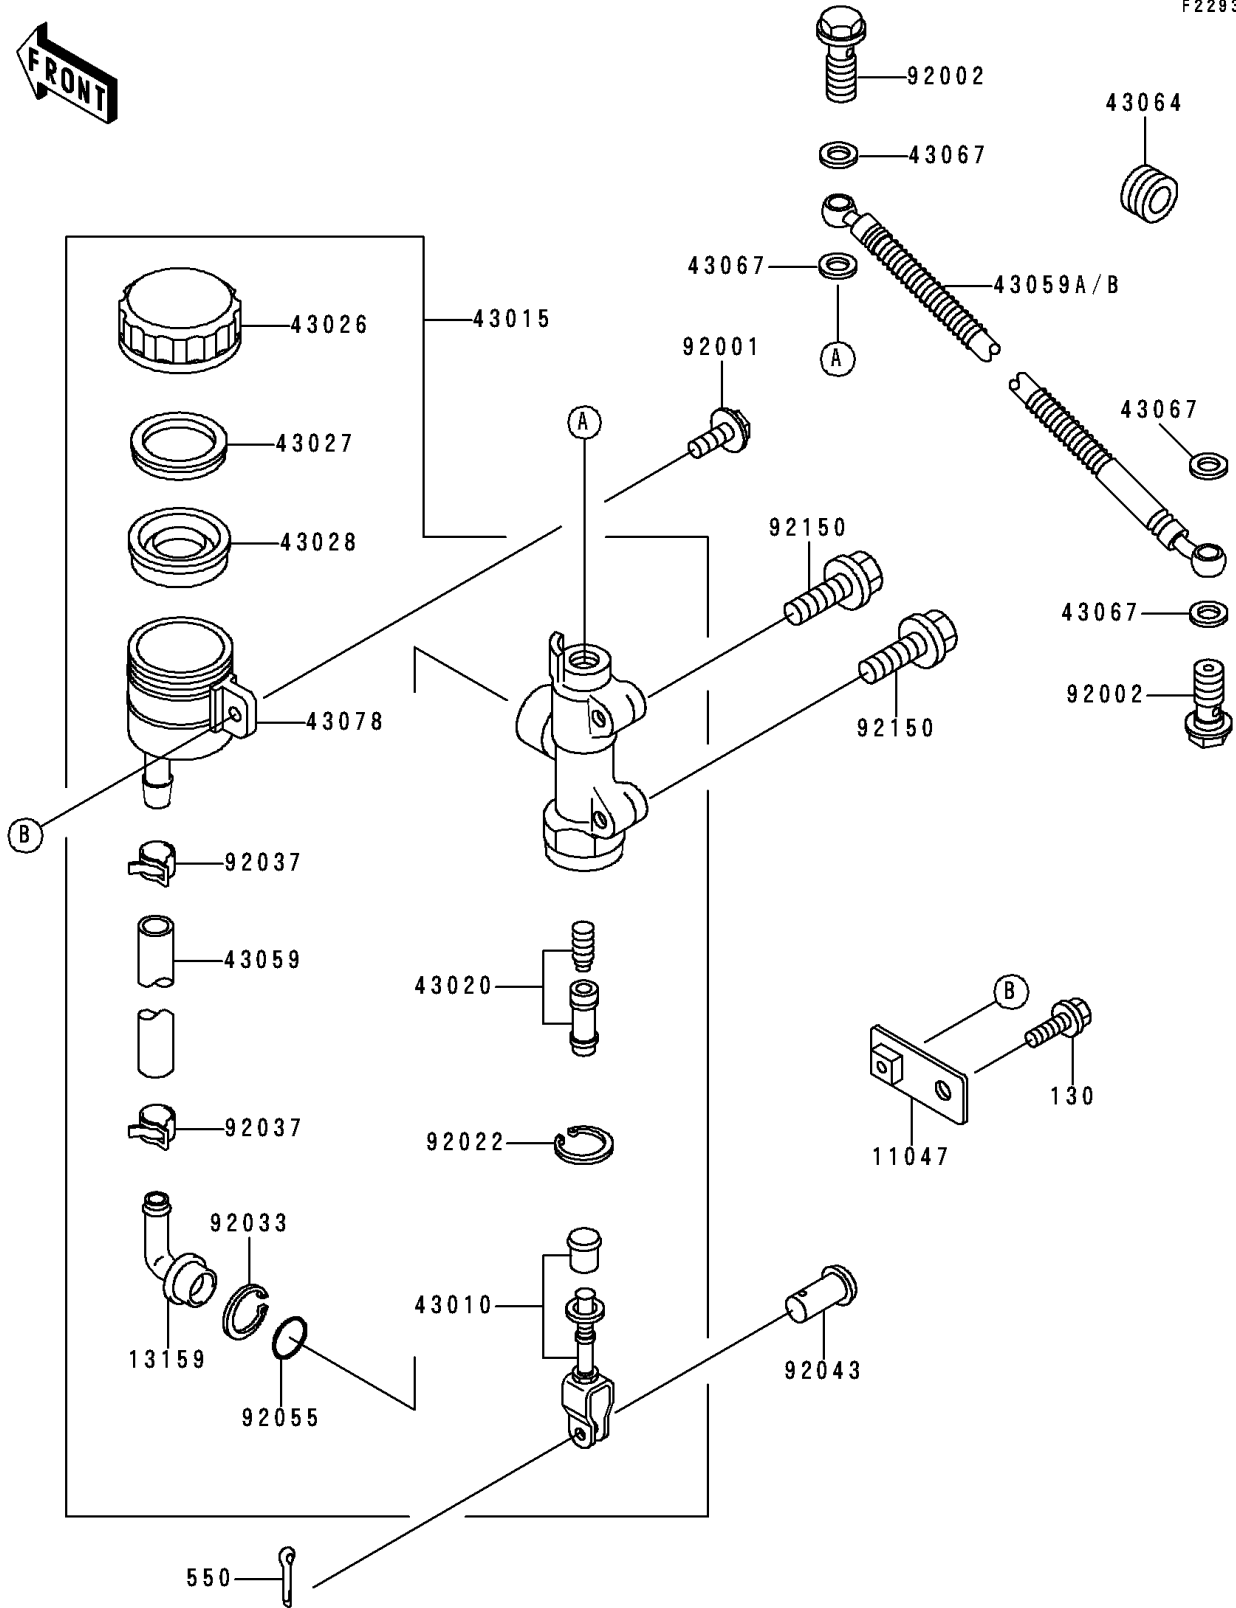

1993 Ninja® ZX™-6 PARTS DIAGRAM

Rear Master Cylinder

F2293

1993 Ninja® ZX™-6 PARTS LIST

Rear Master Cylinder

ITEM NAME	PART NUMBER	QUANTITY
BOLT-FLANGED,6X16,BLACK (Ref # 130)	130J0616	1
PIN-COTTER,2.0X15 (Ref # 550)	550D2015	1
BRACKET,RESERVOIR TANK (Ref # 11047)	11047-1940	1
CONNECTOR,RR MASTER CYLINDER (Ref # 13159)	13159-1052	1
ROD-ASSY-BRAKE (Ref # 43010)	43010-1055	1
CYLINDER-ASSY-MASTER,RR (Ref # 43015)	43015-1510	1
PISTON-COMP-BRAKE (Ref # 43020)	43020-1073	1
CAP-BRAKE (Ref # 43026)	43026-1051	1
PLATE-DIAPHRAGM (Ref # 43027)	43027-1051	1
DIAPHRAGM,MASTER CYLINDER (Ref # 43028)	43028-1057	1
HOSE-BRAKE,RR MASTER CYLINDER (Ref # 43059)	43059-1566	1
HOSE-BRAKE,RR (Ref # 43059A)	43059-1747	1
GROMMET,HOSE CLAMP (Ref # 43064)	43064-006	1
WASHER,10.5X15X1.5 (Ref # 43067)	43067-001	1
RESERVOIR,RR MASTER CYLINDER (Ref # 43078)	43078-1082	1
BOLT,W/P,6X16 (Ref # 92001)	92001-1860	1
BOLT,OIL,L=23 (Ref # 92002)	92002-1888	1
WASHER,CIRCRIP (Ref # 92022)	92022-1601	1
RING-SNAP,20.5MM (Ref # 92033)	92033-1186	1
CLAMP,BRAKE HOSE (Ref # 92037)	92037-1547	1
PIN,8MM (Ref # 92043)	92043-1303	1
RING-O,MASTER CYLINDER (Ref # 92055)	92055-1251	1
BOLT,SOCKET,8X30 (Ref # 92150)	92150-1843	1