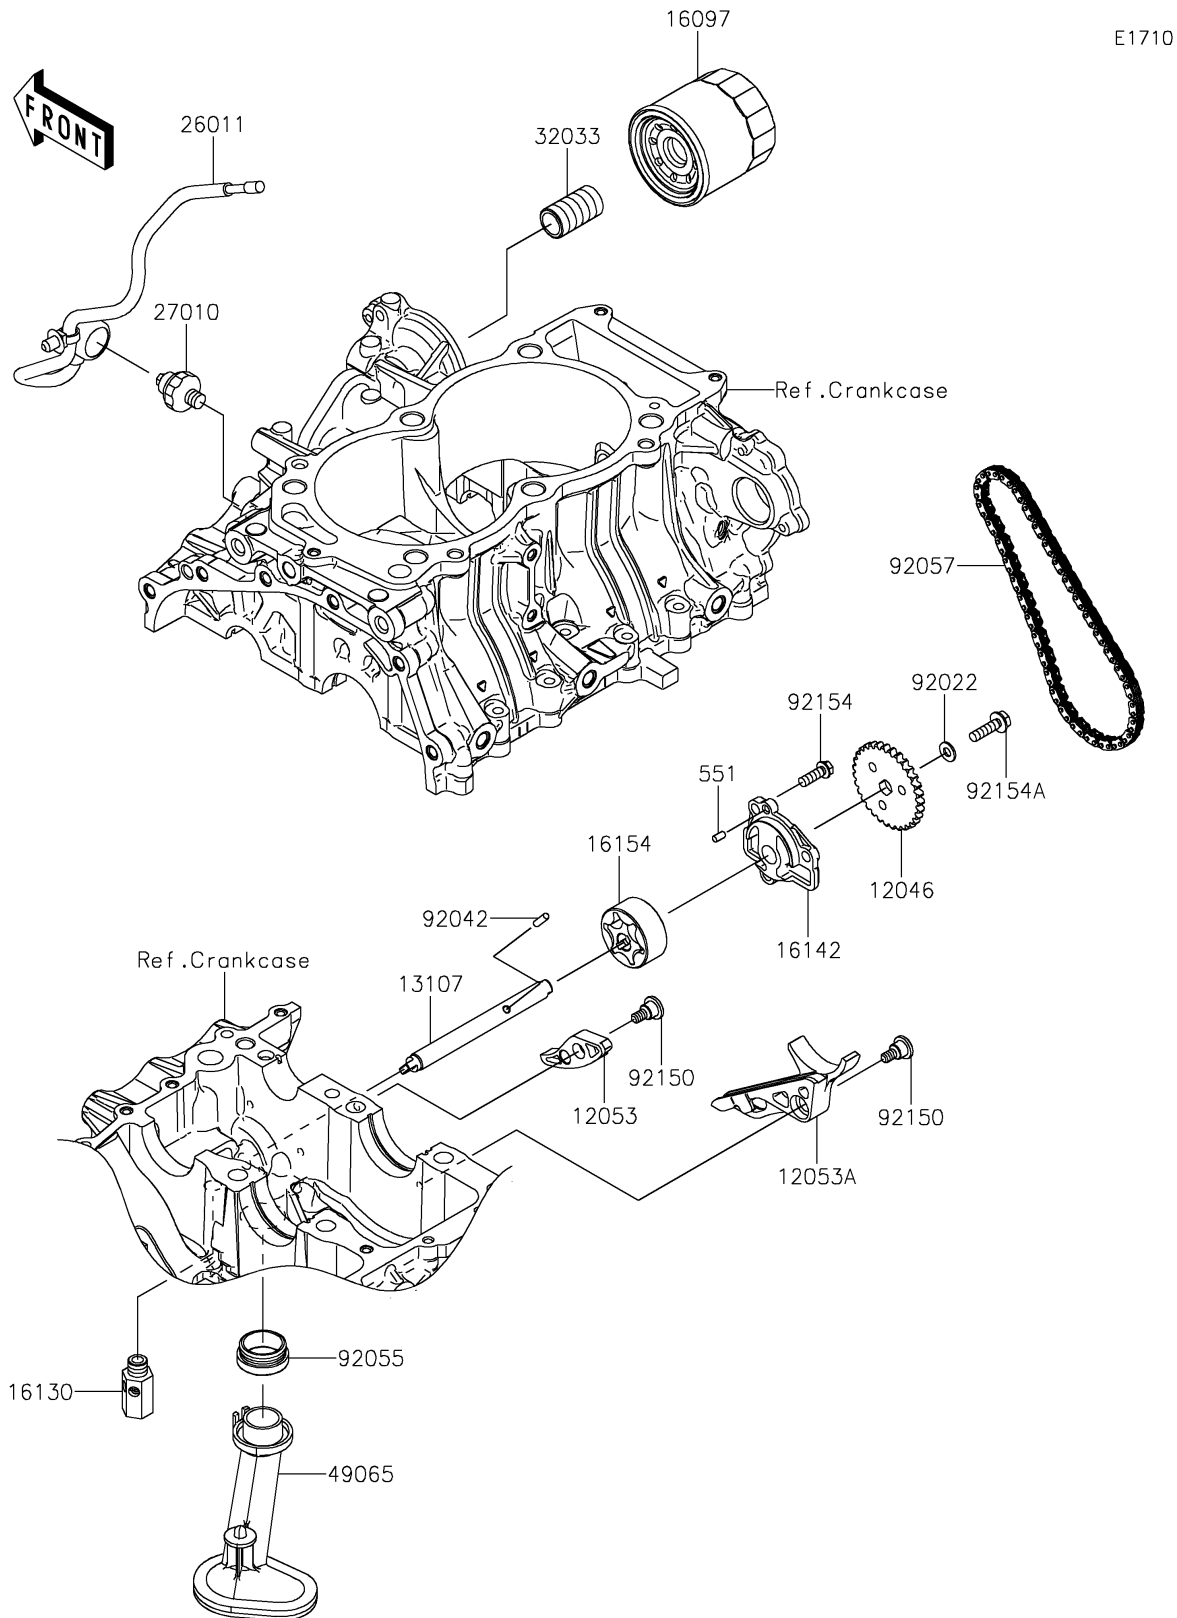

2025 TERYX KRX[®] 1000 eS

PARTS DIAGRAM

Oil Pump/Oil Filter

2025 TERYX KRX® 1000 eS

PARTS LIST

Oil Pump/Oil Filter

ITEM NAME	PART NUMBER	QUANTITY
SPROCKET,OIL PUMP,31T (Ref # 12046)	12046-0614	1
GUIDE-CHAIN,UPP (Ref # 12053)	12053-0276	1
GUIDE-CHAIN,LWR (Ref # 12053A)	12053-0296	1
SHAFT,OIL PUMP (Ref # 13107)	13107-0896	1
FILTER-ASSY-OIL (Ref # 16097)	16097-0007	1
VALVE-ASSY-RELIEF (Ref # 16130)	16130-1058	1
COVER-PUMP (Ref # 16142)	16142-0779	1
ROTOR-PUMP (Ref # 16154)	16154-0788	1
WIRE-LEAD (Ref # 26011)	26011-1985	1
SWITCH,OIL PRESSURE (Ref # 27010)	27010-1313	1
PIPE,OIL FILTER (Ref # 32033)	32033-1535	1
FILTER-OIL (Ref # 49065)	49065-0050	1
WASHER,6X12.8X1.2 (Ref # 92022)	92022-1827	1
PIN,DOWEL,4X13.8 (Ref # 92042)	92042-030	1
RING-O,OIL FILTER (Ref # 92055)	92055-1503	1
CHAIN,98XRH2010-70M (Ref # 92057)	92057-0765	1
BOLT,6MM (Ref # 92150)	92150-1090	2
BOLT,FLANGED,6X18 (Ref # 92154)	92154-0499	3
BOLT,FLANGED,6X22 (Ref # 92154A)	92154-1525	1
PIN-DOWEL,4X8 (Ref # 551)	551A0408	1