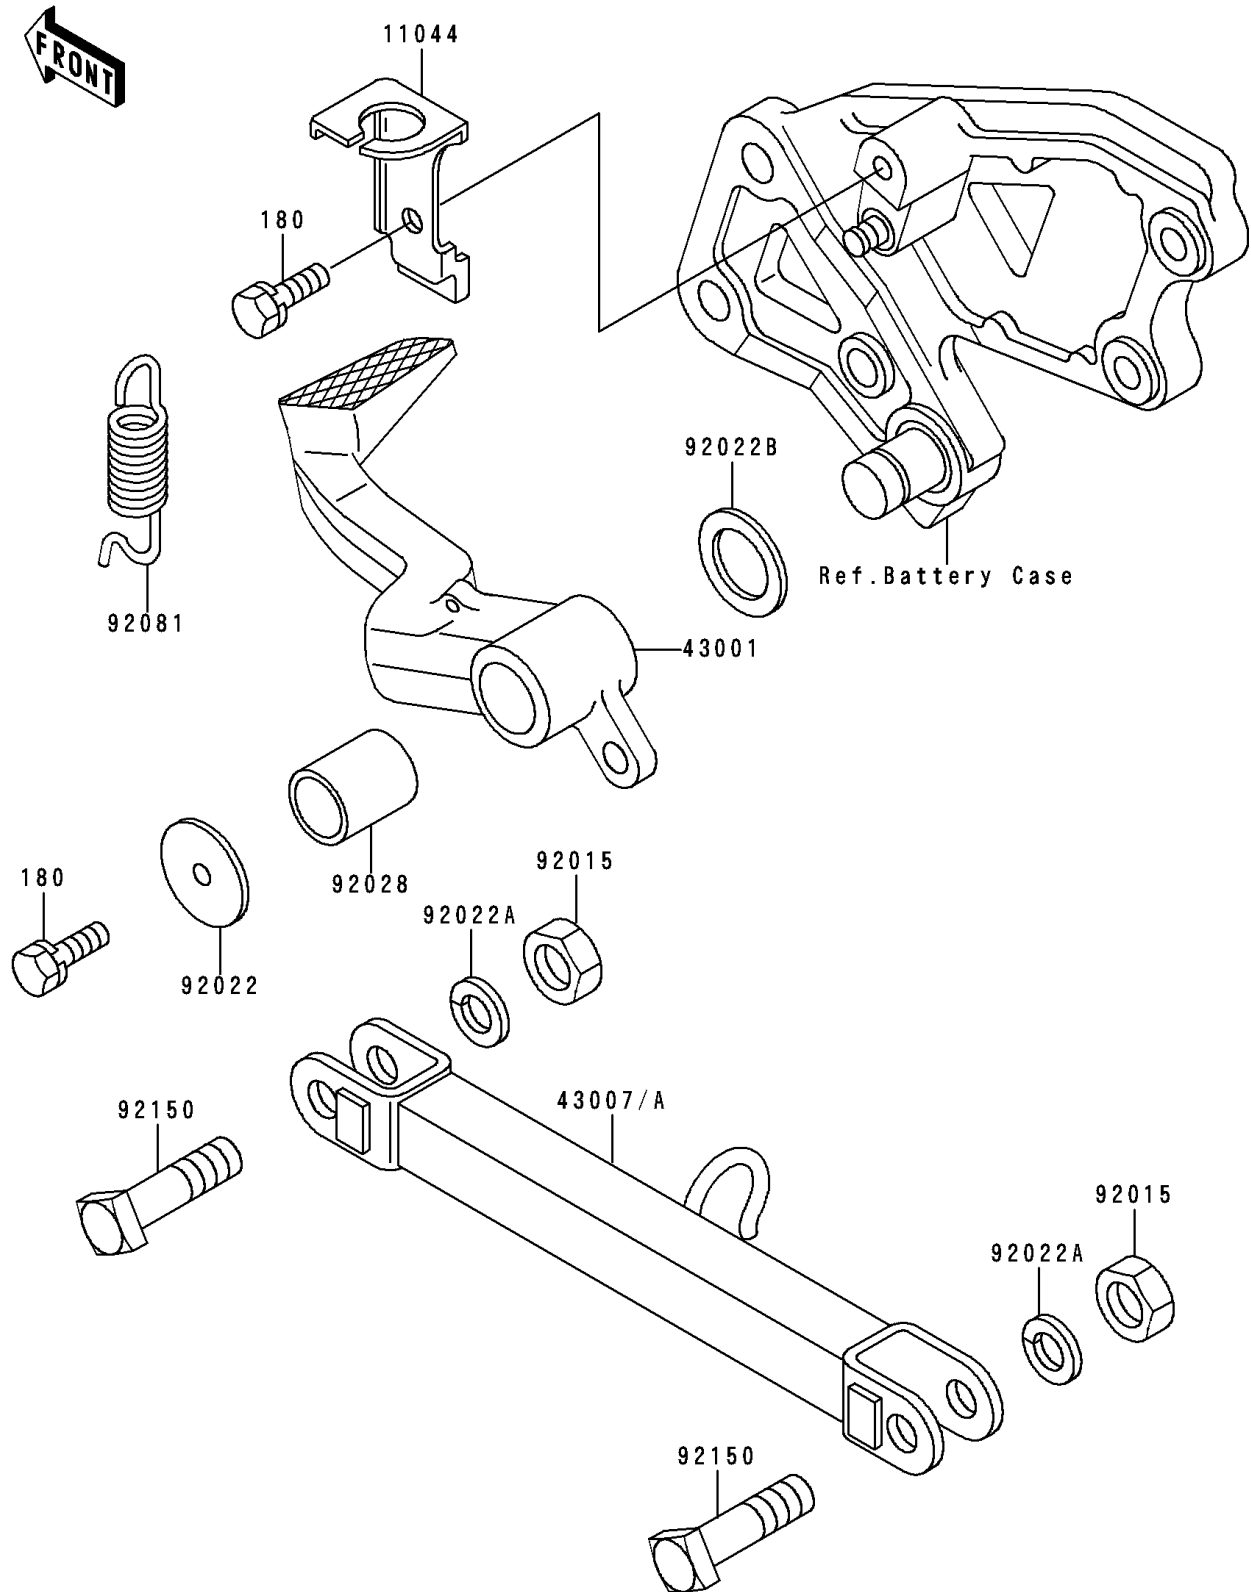

1994 Ninja® ZX™ -6 PARTS DIAGRAM

Brake Pedal/Torque Link

F2260

1994 Ninja® ZX™ -6 PARTS LIST

Brake Pedal/Torque Link

ITEM NAME	PART NUMBER	QUANTITY
BOLT-UPSET-WS (Ref # 180)	180H0614	2
BRACKET,RR BRAKE SWITCH (Ref # 11044)	11044-1107	1
LEVER-BRAKE,PEDAL (Ref # 43001)	43001-1224	1
NUT,LOCK,10MM (Ref # 92015)	92015-1962	2
WASHER,7X28X1.6 (Ref # 92022)	92022-1282	1
WASHER,SPRING,10MM (Ref # 92022A)	92022-1540	2
WASHER,15.3X24X1 (Ref # 92022B)	92022-326	1
BUSHING,BRAKE PEDAL (Ref # 92028)	92028-1282	1
SPRING,BRAKE PEDAL (Ref # 92081)	92081-1833	1
BOLT,10X37 (Ref # 92150)	92150-1901	2
ROD-TORQUE,SILVER NO.35 (Ref # 43007)	43007-1170-TX	1
ROD-TORQUE,SILVER NO.35 (Ref # 43007A)	43007-1170-VZ	1