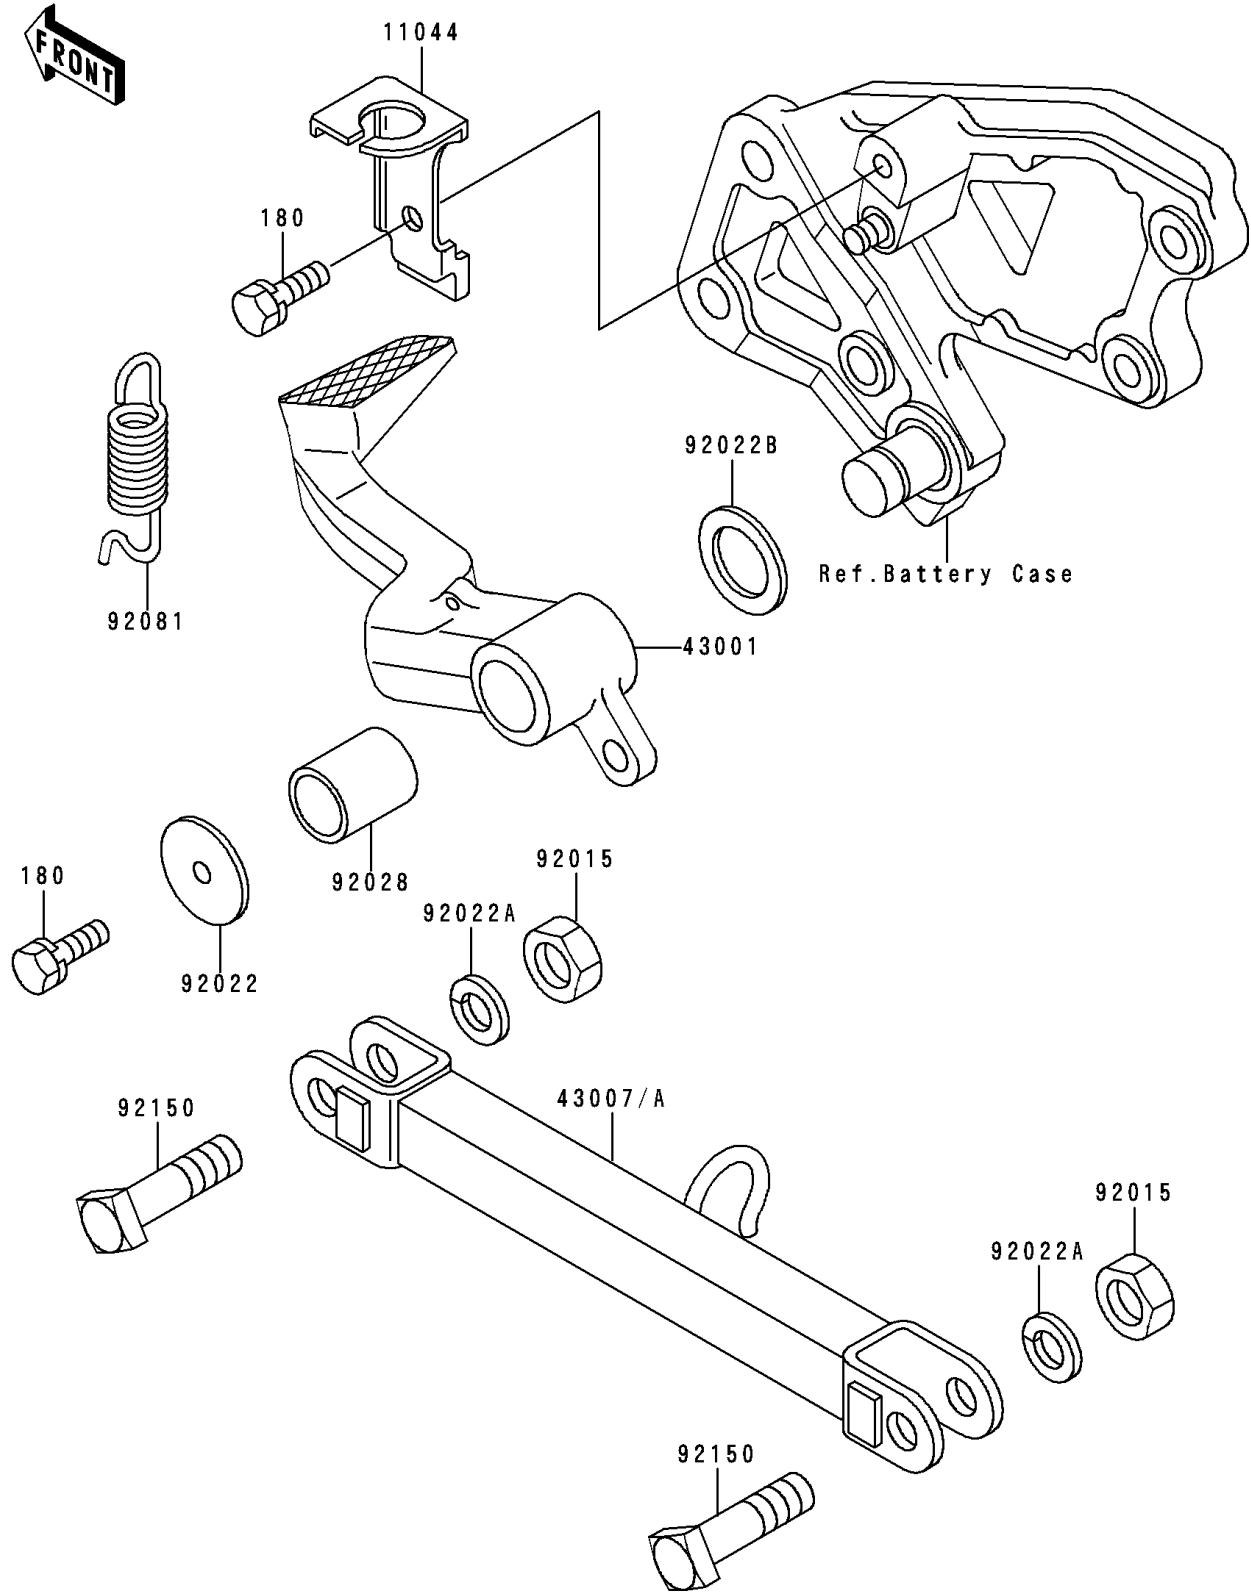

1993 Ninja® ZX™-6 PARTS DIAGRAM

Brake Pedal/Torque Link

F2260

1993 Ninja® ZX™-6 PARTS LIST

Brake Pedal/Torque Link

ITEM NAME	PART NUMBER	QUANTITY
BOLT-UPSET-WS (Ref # 180)	180H0614	1
BRACKET,RR BRAKE SWITCH (Ref # 11044)	11044-1107	1
LEVER-BRAKE,PEDAL (Ref # 43001)	43001-1224	1
NUT,LOCK,10MM (Ref # 92015)	92015-1962	1
WASHER,7X28X1.6 (Ref # 92022)	92022-1282	1
WASHER,SPRING,10MM (Ref # 92022A)	92022-1540	1
WASHER,15.3X24X1 (Ref # 92022B)	92022-326	1
BUSHING,BRAKE PEDAL (Ref # 92028)	92028-1282	1
SPRING,BRAKE PEDAL (Ref # 92081)	92081-1833	1
BOLT,10X37 (Ref # 92150)	92150-1901	1
ROD-TORQUE,SILVER NO.35 (Ref # 43007)	43007-1170-TX	1
ROD-TORQUE,SILVER NO.35 (Ref # 43007A)	43007-1170-VZ	1