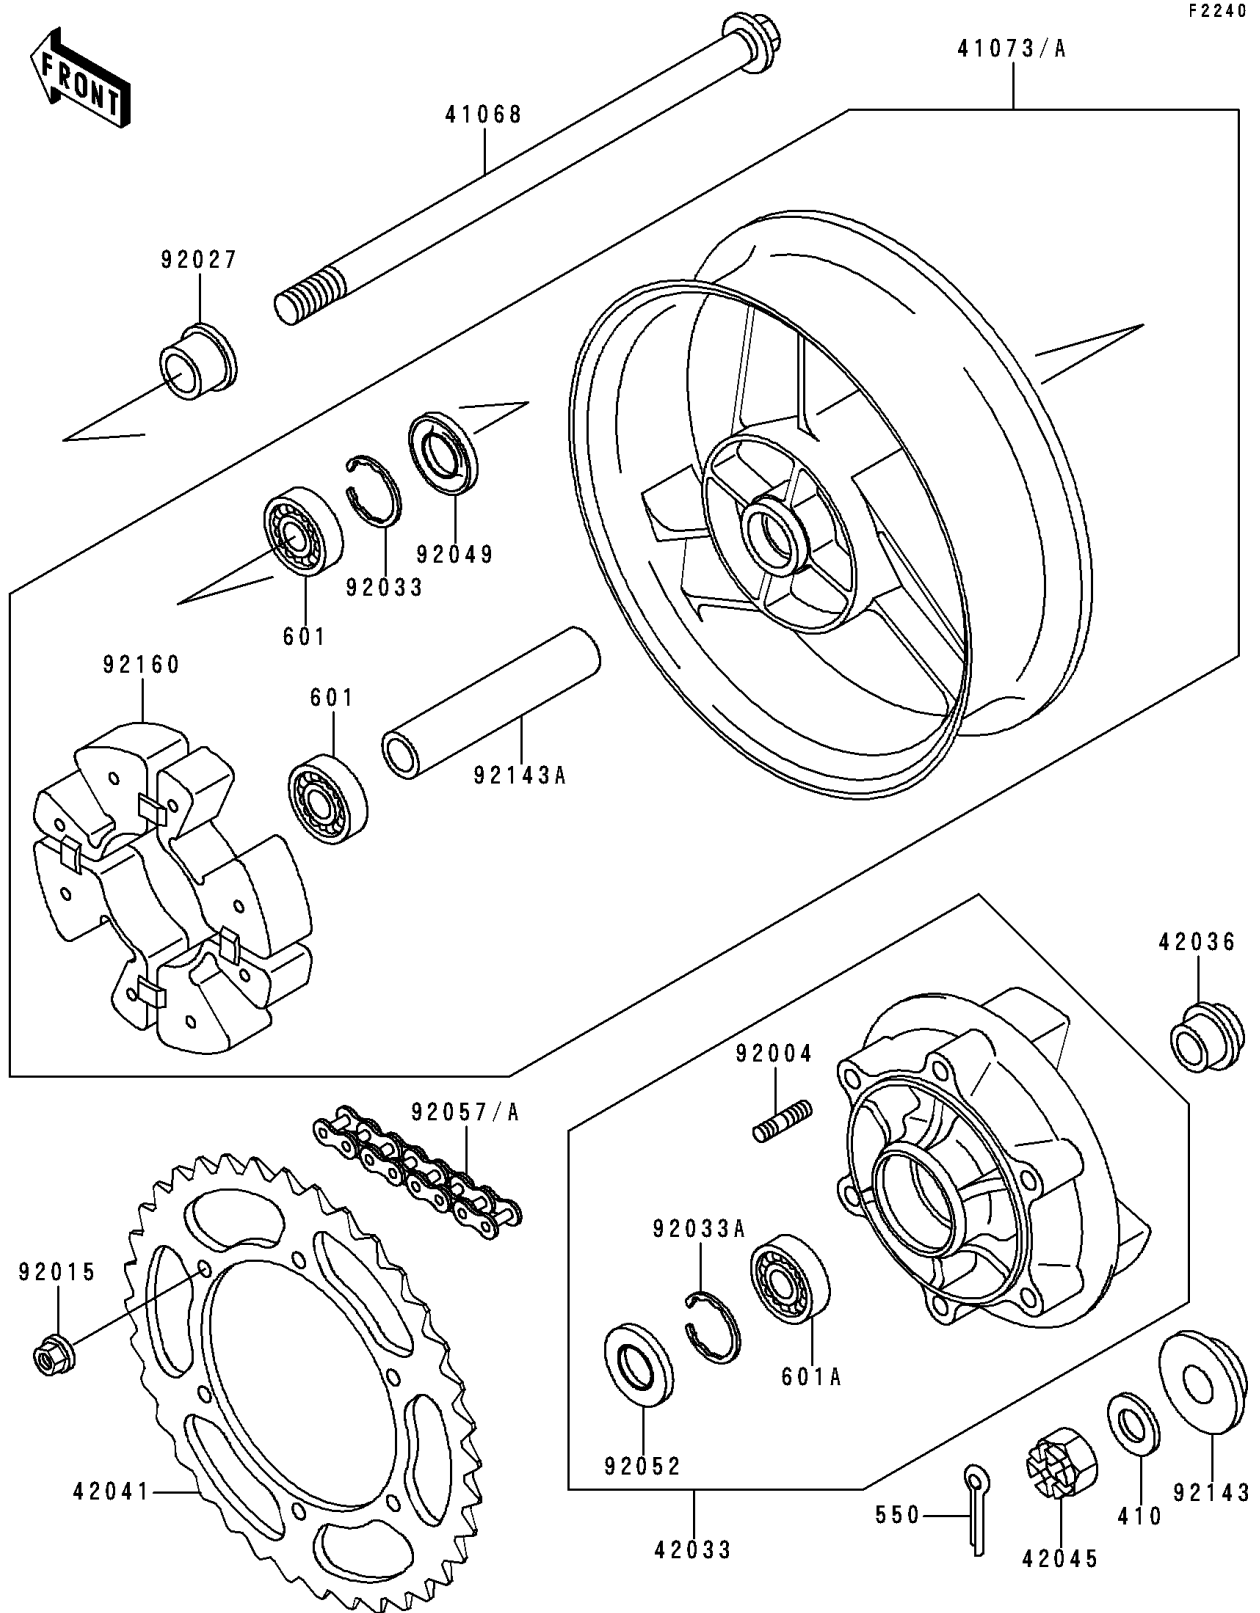

# 1994 Ninja® ZX™ -6 PARTS DIAGRAM

Rear Wheel/Chain

# 1994 Ninja® ZX™ -6 PARTS LIST

## Rear Wheel/Chain

ITEM NAME	PART NUMBER	QUANTITY
W-PLAIN-S,18MM (Ref # 410)	410D1800	1
PIN-COTTER,4.0X35 (Ref # 550)	550D4035	1
BEARING-BALL,6204UUC3 (Ref # 601)	601B6204UU	2
BEARING-BALL,#6205G (Ref # 601A)	601B6205G	1
AXLE,RR (Ref # 41068)	41068-1350	1
WHEEL-ASSY,RR,L.GREEN (Ref # 41073)	41073-1521-CJ	1
WHEEL-ASSY,RR,G.GRAY (Ref # 41073A)	41073-1521-GE	1
COUPLING-ASSY,RR HUB (Ref # 42033)	42033-1163	1
SLEEVE,RR HUB,L=23 (Ref # 42036)	42036-1251	1
SPROCKET-HUB,48T (Ref # 42041)	42041-1362	1
NUT,CASTLE,18MM (Ref # 42045)	42045-018	1
STUD,10X19.5 (Ref # 92004)	92004-1151	6
NUT,10MM (Ref # 92015)	92015-1720	6
COLLAR,RR AXLE,L=21.5 (Ref # 92027)	92027-1902	1
RING-SNAP,47MM (Ref # 92033)	92033-1042	1
RING-SNAP,52MM (Ref # 92033A)	92033-1043	1
SEAL-OIL,BJN28475 (Ref # 92049)	92049-1056	1
SEAL-OIL,TWC35527 (Ref # 92052)	92052-006	1
CHAIN,DRIVE,EK50MV-XX112L (Ref # 92057A)	92057-1386	1
COLLAR,RR AXLE,L=16 (Ref # 92143)	92143-1302	1
COLLAR,RR HUB,L=133 (Ref # 92143A)	92143-1303	1
DAMPER,SHOCK,RR HUB (Ref # 92160)	92160-1399	1