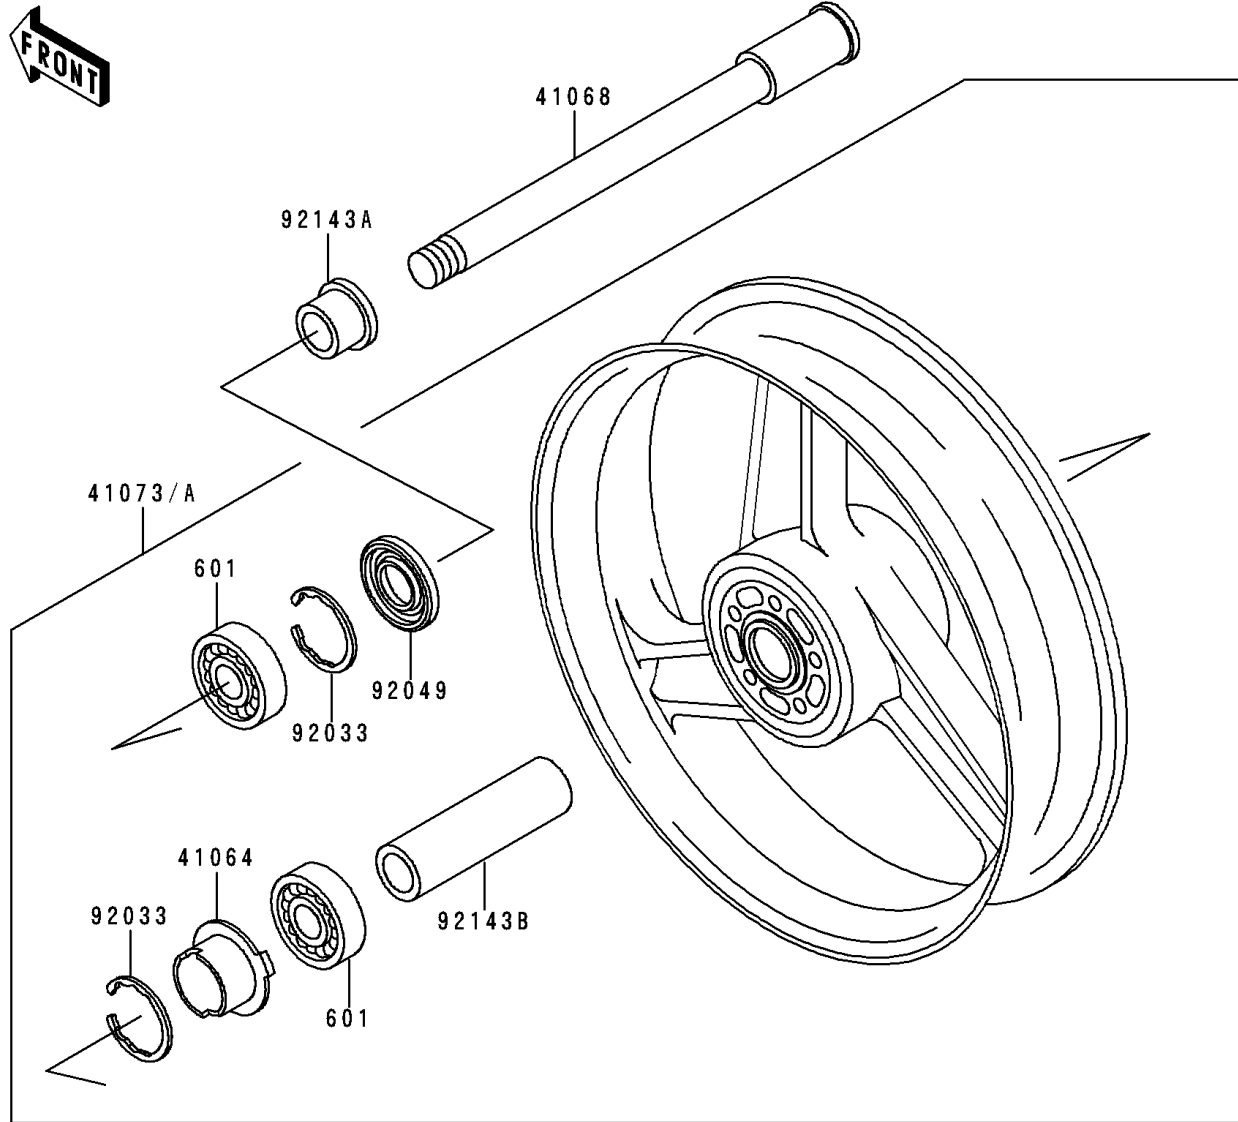

# 1994 Ninja® ZX™ -6 PARTS DIAGRAM

Front Wheel

F2230

# 1994 Ninja® ZX™ -6 PARTS LIST

## Front Wheel

ITEM NAME	PART NUMBER	QUANTITY
BEARING-BALL,#6004UUC3 (Ref # 601)	601B6004UU	2
GEAR-METER SCREW,9T (Ref # 41060)	41060-1123	1
GEAR-METER SCREW,23T (Ref # 41060A)	41060-1138	1
WASHER,5.1X9X0.4 (Ref # 41063)	41063-001	2
RECEIVER-SPEEDOMETER (Ref # 41064)	41064-1006	1
AXLE,FR (Ref # 41068)	41068-1311	1
WHEEL-ASSY,FR,L.GREEN (Ref # 41073)	41073-1518-CJ	1
WHEEL-ASSY,FR,G.GRAY (Ref # 41073A)	41073-1518-GE	1
CASE-ASSY-METER GEAR (Ref # 41078)	41078-1076	1
PIN,SPRING (Ref # 41082)	41082-001	1
BUSHING,SPEEDOMETER (Ref # 92028)	92028-1066	1
RING-SNAP,42MM (Ref # 92033)	92033-1041	2
SEAL-OIL,BJN30427-C3 (Ref # 92049)	92049-1057	2
COLLAR,FR AXLE,L=43.5 (Ref # 92143)	92143-1301	1
COLLAR,FR AXLE,L=25.5 (Ref # 92143A)	92143-1359	1
COLLAR,FR HUB,L=86.5 (Ref # 92143B)	92143-1479	1