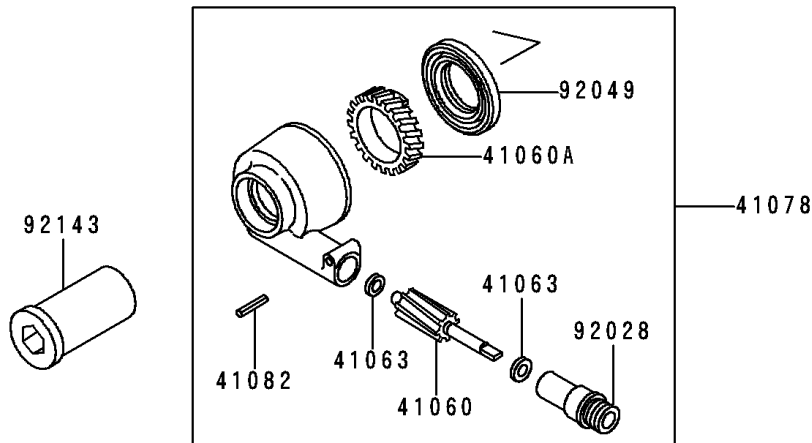

# 1994 Ninja® ZX™ -6 PARTS DIAGRAM

Front Wheel

F2230

# 1994 Ninja® ZX™ -6 PARTS LIST

## Front Wheel

ITEM NAME	PART NUMBER	QUANTITY
BEARING-BALL,#6004UUC3 (Ref # 601)	601B6004UU	2
GEAR-METER SCREW,9T (Ref # 41060)	41060-1123	1
GEAR-METER SCREW,23T (Ref # 41060A)	41060-1138	1
WASHER,5.1X9X0.4 (Ref # 41063)	41063-001	2
RECEIVER-SPEEDOMETER (Ref # 41064)	41064-1006	1
AXLE,FR (Ref # 41068)	41068-1311	1
WHEEL-ASSY,FR,L.GREEN (Ref # 41073)	41073-1518-CJ	1
WHEEL-ASSY,FR,G.GRAY (Ref # 41073A)	41073-1518-GE	1
CASE-ASSY-METER GEAR (Ref # 41078)	41078-1076	1
PIN,SPRING (Ref # 41082)	41082-001	1
BUSHING,SPEEDOMETER (Ref # 92028)	92028-1066	1
RING-SNAP,42MM (Ref # 92033)	92033-1041	2
SEAL-OIL,BJN30427-C3 (Ref # 92049)	92049-1057	2
COLLAR,FR AXLE,L=43.5 (Ref # 92143)	92143-1301	1
COLLAR,FR AXLE,L=25.5 (Ref # 92143A)	92143-1359	1
COLLAR,FR HUB,L=86.5 (Ref # 92143B)	92143-1479	1