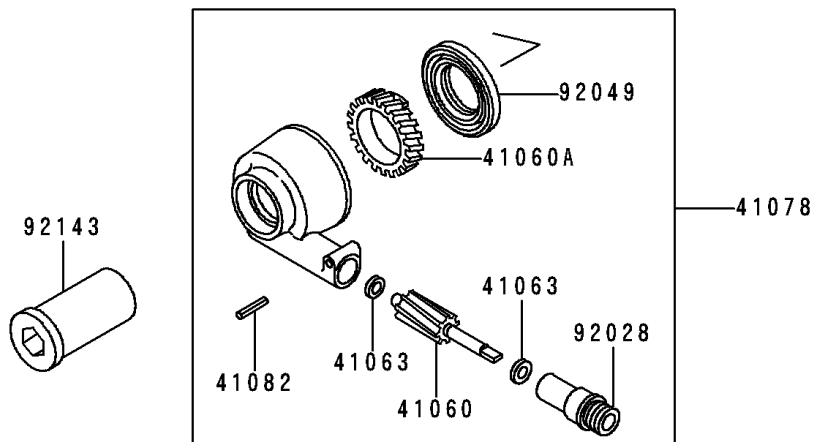

1993 Ninja® ZX™-6 PARTS DIAGRAM

Front Wheel

F2230

1993 Ninja® ZX™-6 PARTS LIST

Front Wheel

ITEM NAME	PART NUMBER	QUANTITY
BEARING-BALL,#6004UUC3 (Ref # 601)	601B6004UU	1
GEAR-METER SCREW,9T (Ref # 41060)	41060-1123	1
GEAR-METER SCREW,23T (Ref # 41060A)	41060-1138	1
WASHER,5.1X9X0.4 (Ref # 41063)	41063-001	1
RECEIVER-SPEEDOMETER (Ref # 41064)	41064-1006	1
AXLE,FR (Ref # 41068)	41068-1311	1
WHEEL-ASSY,FR,G.GRAY (Ref # 41073A)	41073-1518-GE	1
CASE-ASSY-METER GEAR (Ref # 41078)	41078-1076	1
PIN,SPRING (Ref # 41082)	41082-001	1
BUSHING,SPEEDOMETER (Ref # 92028)	92028-1066	1
RING-SNAP,42MM (Ref # 92033)	92033-1041	1
SEAL-OIL,BJN30427-C3 (Ref # 92049)	92049-1057	1
COLLAR,FR AXLE,L=43.5 (Ref # 92143)	92143-1301	1
COLLAR,FR AXLE,L=25.5 (Ref # 92143A)	92143-1359	1
COLLAR,FR HUB,L=86.5 (Ref # 92143B)	92143-1479	1