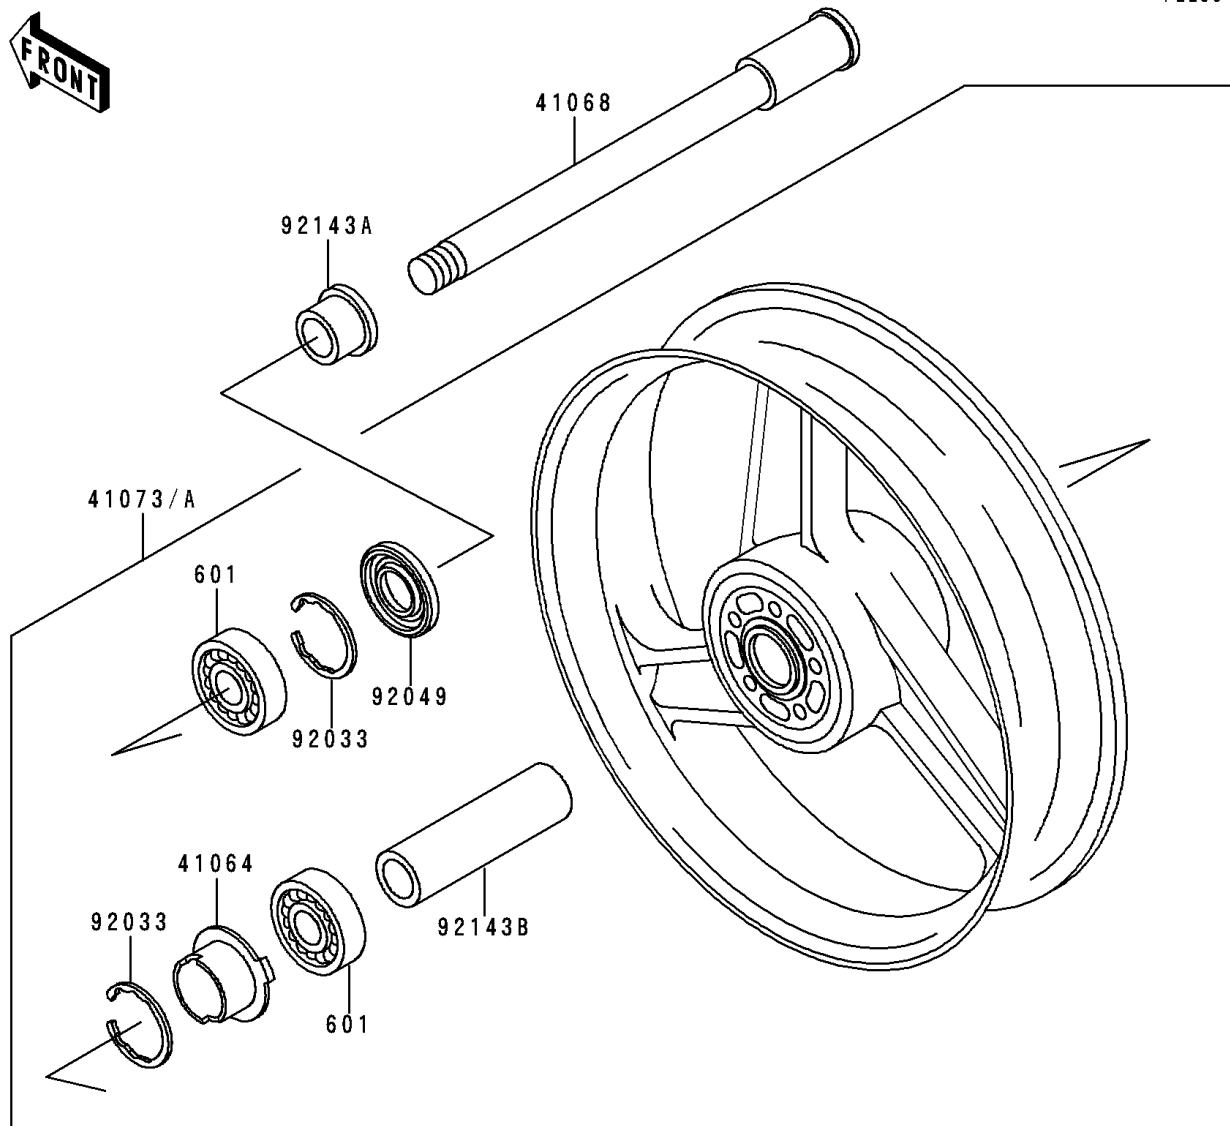

1993 Ninja® ZX™-6 PARTS DIAGRAM

Front Wheel

F2230

1993 Ninja® ZX™-6 PARTS LIST

Front Wheel

ITEM NAME	PART NUMBER	QUANTITY
BEARING-BALL,#6004UUC3 (Ref # 601)	601B6004UU	1
GEAR-METER SCREW,9T (Ref # 41060)	41060-1123	1
GEAR-METER SCREW,23T (Ref # 41060A)	41060-1138	1
WASHER,5.1X9X0.4 (Ref # 41063)	41063-001	1
RECEIVER-SPEEDOMETER (Ref # 41064)	41064-1006	1
AXLE,FR (Ref # 41068)	41068-1311	1
WHEEL-ASSY,FR,G.GRAY (Ref # 41073A)	41073-1518-GE	1
CASE-ASSY-METER GEAR (Ref # 41078)	41078-1076	1
PIN,SPRING (Ref # 41082)	41082-001	1
BUSHING,SPEEDOMETER (Ref # 92028)	92028-1066	1
RING-SNAP,42MM (Ref # 92033)	92033-1041	1
SEAL-OIL,BJN30427-C3 (Ref # 92049)	92049-1057	1
COLLAR,FR AXLE,L=43.5 (Ref # 92143)	92143-1301	1
COLLAR,FR AXLE,L=25.5 (Ref # 92143A)	92143-1359	1
COLLAR,FR HUB,L=86.5 (Ref # 92143B)	92143-1479	1