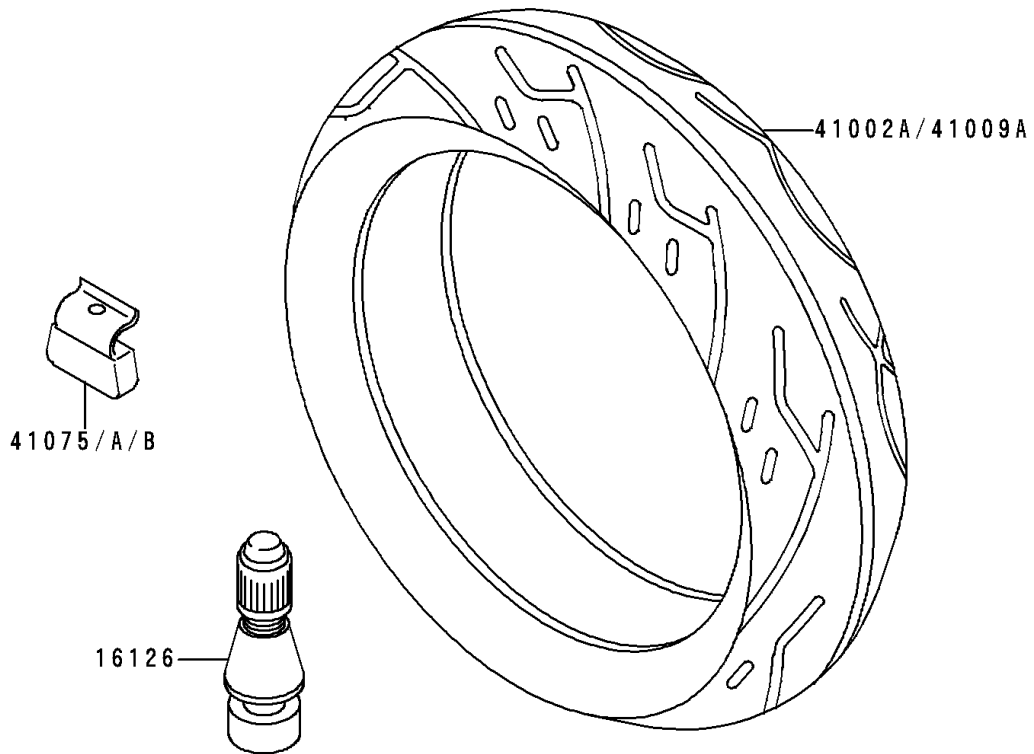

1994 Ninja® ZX™ -6 PARTS DIAGRAM

Tires

F2210

1994 Ninja® ZX™ -6 PARTS LIST

Tires

ITEM NAME	PART NUMBER	QUANTITY
VALVE,TIRE (Ref # 16126)	16126-1140	2
TIRE,FR,120/60ZR17,A59X(MICHEL (Ref # 41002)	41002-1930	1
TIRE,RR,160/60ZR17,M59X(MICHEL (Ref # 41002A)	41002-1931	1
BALANCER-WHEEL,10G,SILVER (Ref # 41075)	41075-1056	AR
BALANCER-WHEEL,20G,SILVER (Ref # 41075A)	41075-1057	AR
BALANCER-WHEEL,30G,SILVER (Ref # 41075B)	41075-1058	AR