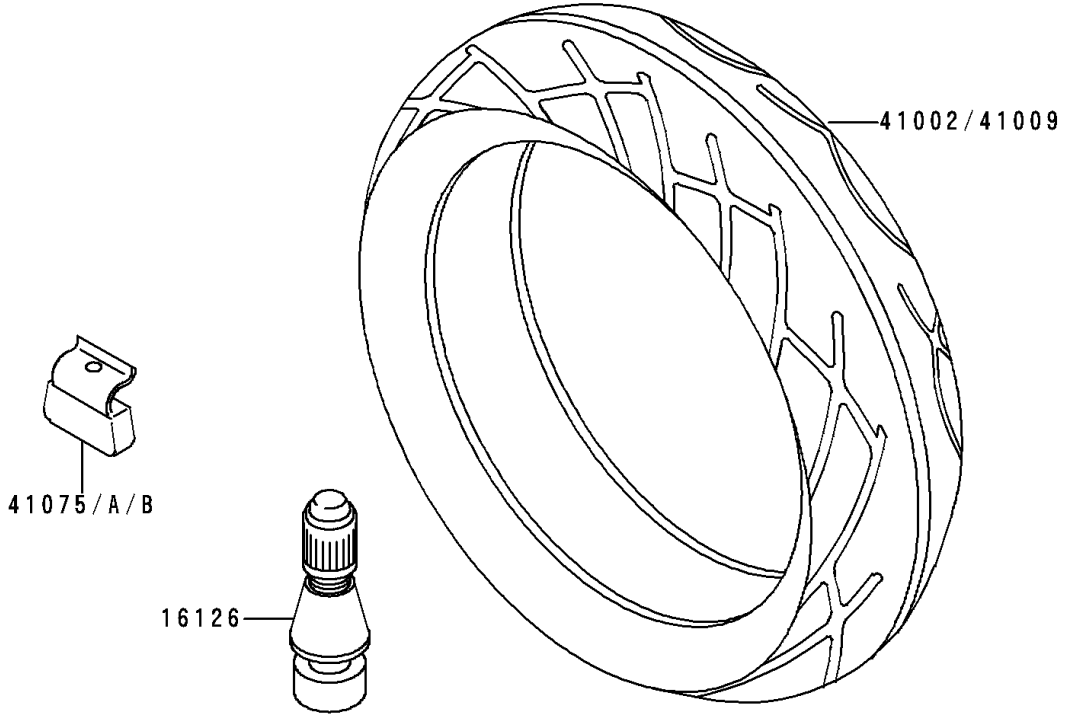

1994 Ninja® ZX™ -6 PARTS DIAGRAM

Tires

F2210

1994 Ninja® ZX™ -6 PARTS LIST

Tires

ITEM NAME	PART NUMBER	QUANTITY
VALVE,TIRE (Ref # 16126)	16126-1140	2
TIRE,FR,120/60ZR17,A59X(MICHEL (Ref # 41002)	41002-1930	1
TIRE,RR,160/60ZR17,M59X(MICHEL (Ref # 41002A)	41002-1931	1
BALANCER-WHEEL,10G,SILVER (Ref # 41075)	41075-1056	AR
BALANCER-WHEEL,20G,SILVER (Ref # 41075A)	41075-1057	AR
BALANCER-WHEEL,30G,SILVER (Ref # 41075B)	41075-1058	AR