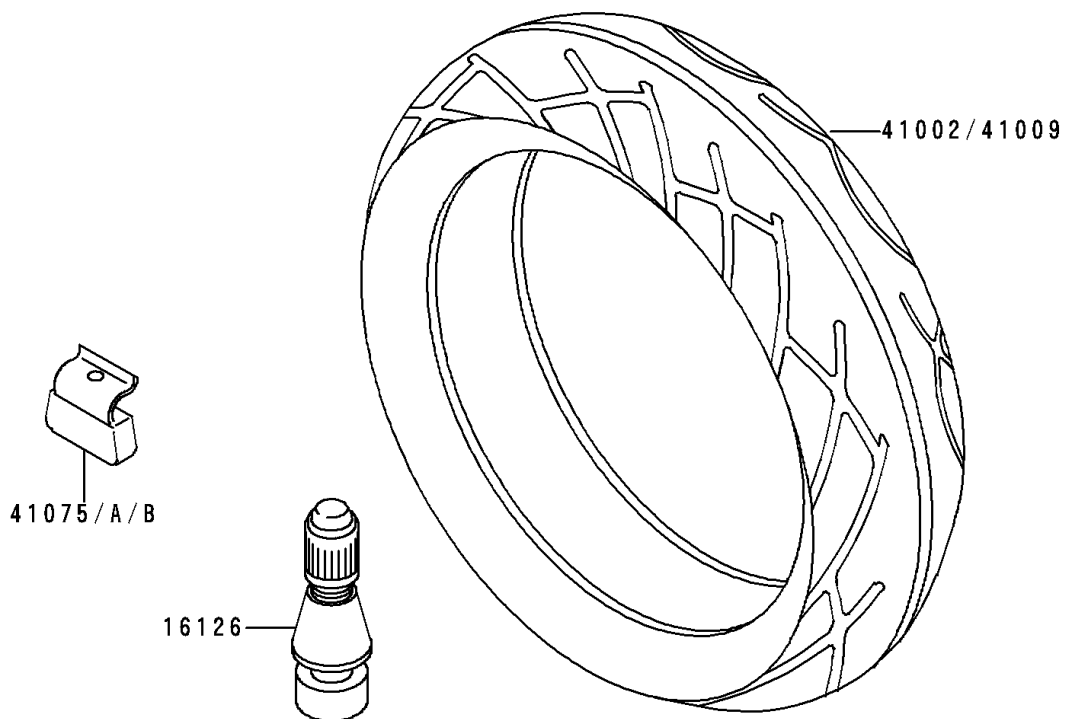

1993 Ninja® ZX™-6 PARTS DIAGRAM

Tires

F2210

1993 Ninja® ZX™-6 PARTS LIST

Tires

ITEM NAME	PART NUMBER	QUANTITY
VALVE,TIRE (Ref # 16126)	16126-1140	1
TIRE,FR,120/60ZR17,A59X(MICHEL (Ref # 41002)	41002-1930	1
TIRE,RR,160/60ZR17,M59X(MICHEL (Ref # 41002A)	41002-1931	1
BALANCER-WHEEL,10G,SILVER (Ref # 41075)	41075-1056	1
BALANCER-WHEEL,20G,SILVER (Ref # 41075A)	41075-1057	1
BALANCER-WHEEL,30G,SILVER (Ref # 41075B)	41075-1058	1