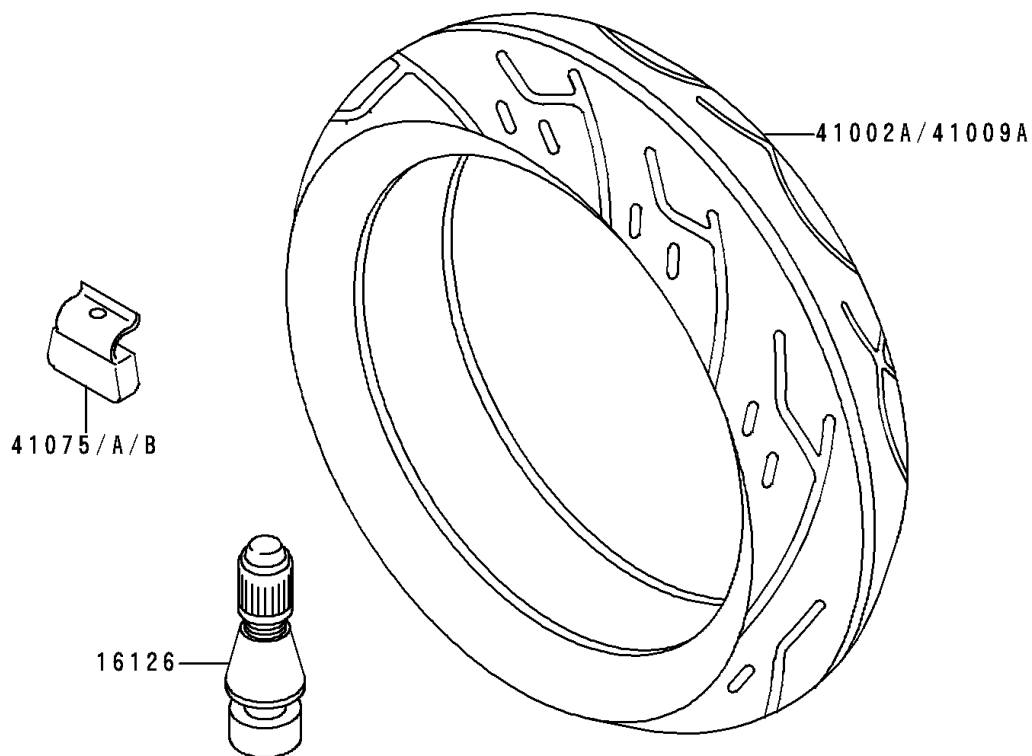

1993 Ninja® ZX™-6 PARTS DIAGRAM

Tires

F2210

1993 Ninja® ZX™-6 PARTS LIST

Tires

ITEM NAME	PART NUMBER	QUANTITY
VALVE,TIRE (Ref # 16126)	16126-1140	1
TIRE,FR,120/60ZR17,A59X(MICHEL (Ref # 41002)	41002-1930	1
TIRE,RR,160/60ZR17,M59X(MICHEL (Ref # 41002A)	41002-1931	1
BALANCER-WHEEL,10G,SILVER (Ref # 41075)	41075-1056	1
BALANCER-WHEEL,20G,SILVER (Ref # 41075A)	41075-1057	1
BALANCER-WHEEL,30G,SILVER (Ref # 41075B)	41075-1058	1