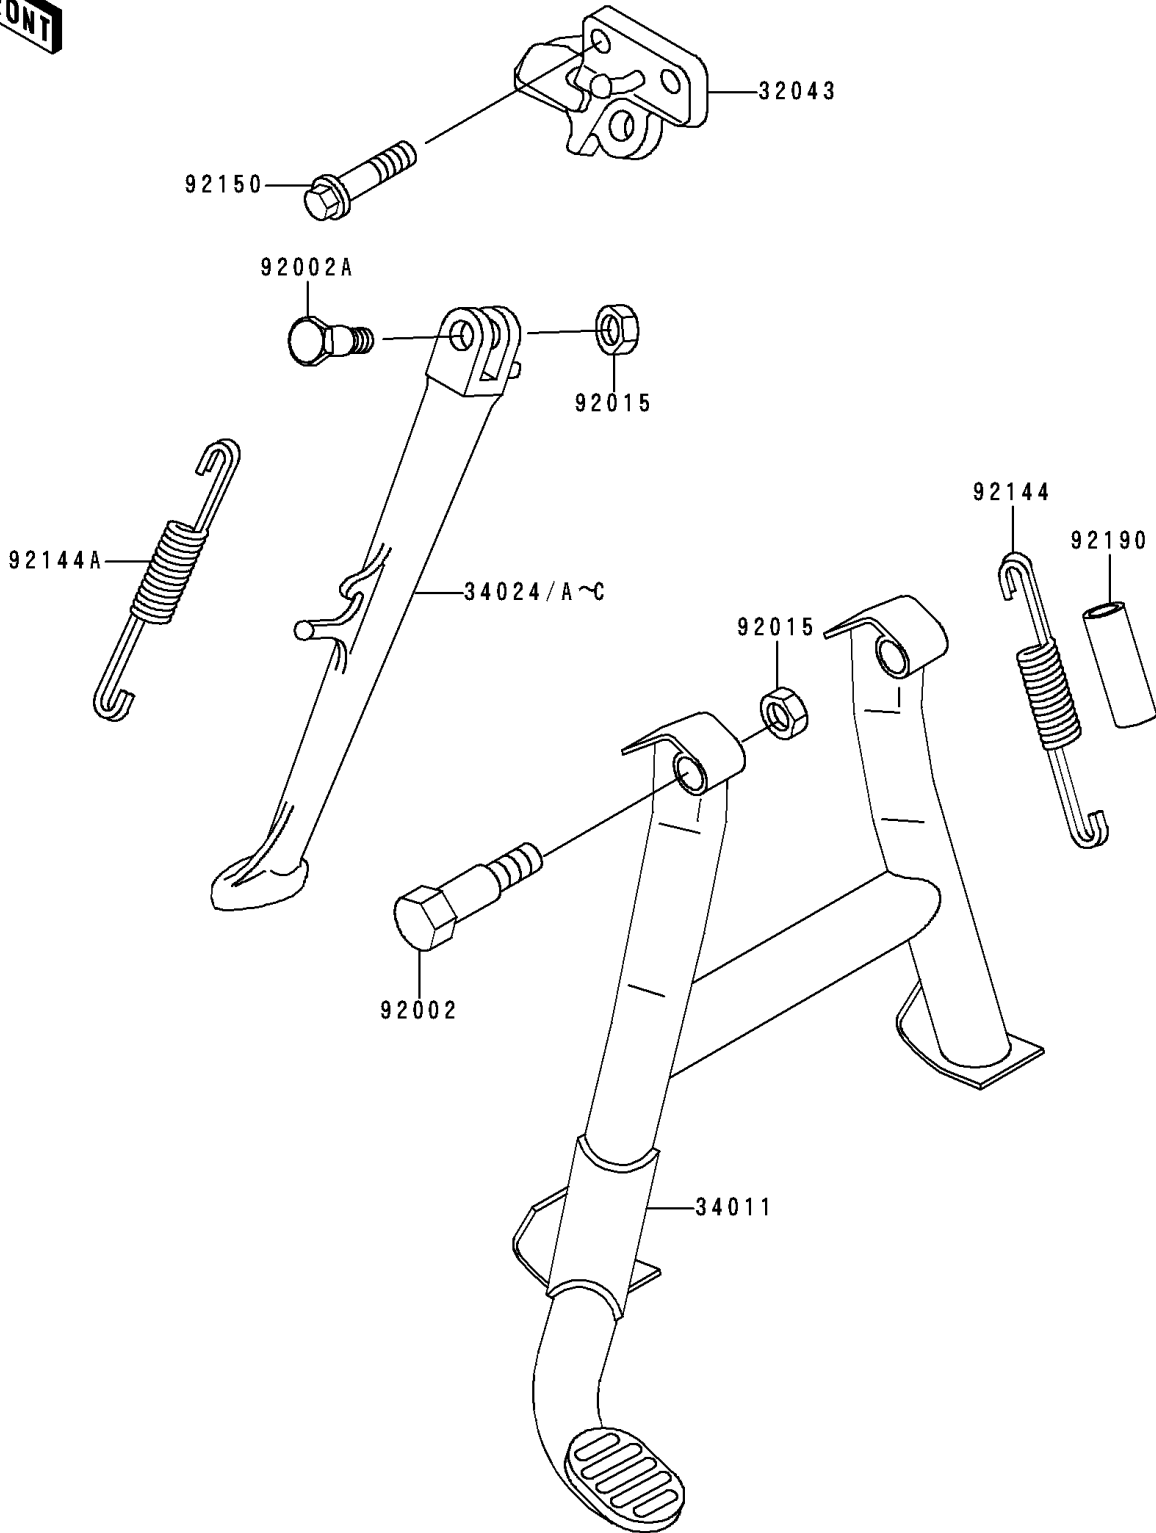

1994 Ninja® ZX™ -6 PARTS DIAGRAM

Stand(s)

F 2190

1994 Ninja® ZX™-6 PARTS LIST

Stand(s)

ITEM NAME	PART NUMBER	QUANTITY
BRACKET-STAND,SIDE (Ref # 32043)	32043-1384	1
STAND-CENTER (Ref # 34011)	34011-1147	1
BOLT,CENTER STAND (Ref # 92002)	92002-1518	2
BOLT,SIDE STAND (Ref # 92002A)	92002-1813	1
NUT,LOCK,10MM,BLACK (Ref # 92015)	92015-1188	3
SPRING,CENTER STAND (Ref # 92144)	92144-1098	1
SPRING,SIDE STAND (Ref # 92144A)	92144-1335	1
BOLT,FLANGED,10X35 (Ref # 92150)	92150-1646	2
TUBE,16.5X20.5X55 (Ref # 92190)	92190-1462	1
STAND-SIDE,SILVER NO.35 (Ref # 34024B)	34024-1287-TX	1
STAND-SIDE,SILVER NO.35 (Ref # 34024C)	34024-1287-VZ	1