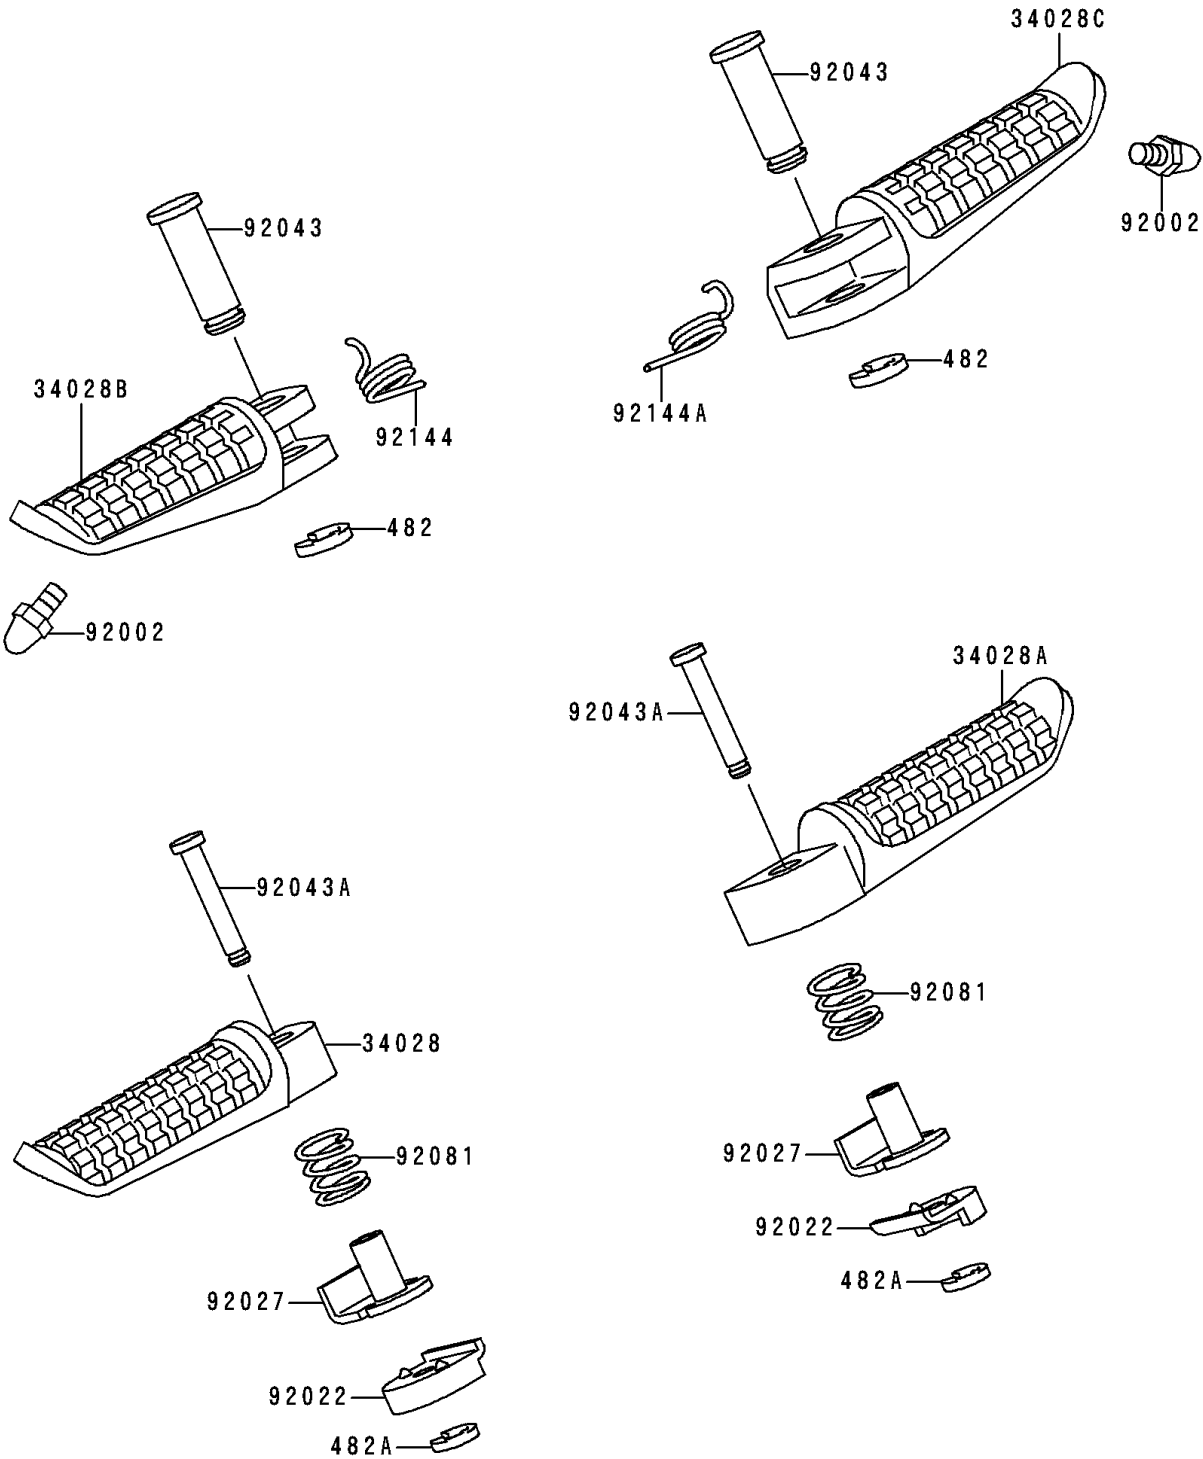

1994 Ninja® ZX™ -6 PARTS DIAGRAM

Footrests

F2160

1994 Ninja® ZX™-6 PARTS LIST

Footrests

ITEM NAME	PART NUMBER	QUANTITY
CIRCLIP-TYPE-E,10MM (Ref # 482)	482L0100	2
CIRCLIP-TYPE-E,5MM (Ref # 482A)	482L5000	2
STEP,RR,LH (Ref # 34028)	34028-1191	1
STEP,RR,RH (Ref # 34028A)	34028-1192	1
STEP,FR,LH (Ref # 34028B)	34028-1334	1
STEP,FR,RH (Ref # 34028C)	34028-1335	1
BOLT,BANK SENSOR (Ref # 92002)	92002-1742	2
WASHER,STEP,RR (Ref # 92022)	92022-1507	2
COLLAR,STEP (Ref # 92027)	92027-1732	2
PIN,12X42.5 (Ref # 92043)	92043-1145	2
PIN,6X38.5 (Ref # 92043A)	92043-1328	2
SPRING,STEP,RR (Ref # 92081)	92081-1612	2
SPRING,STEP RETURN,LH (Ref # 92144)	92144-1567	1
SPRING,STEP RETURN (Ref # 92144A)	92144-1568	1