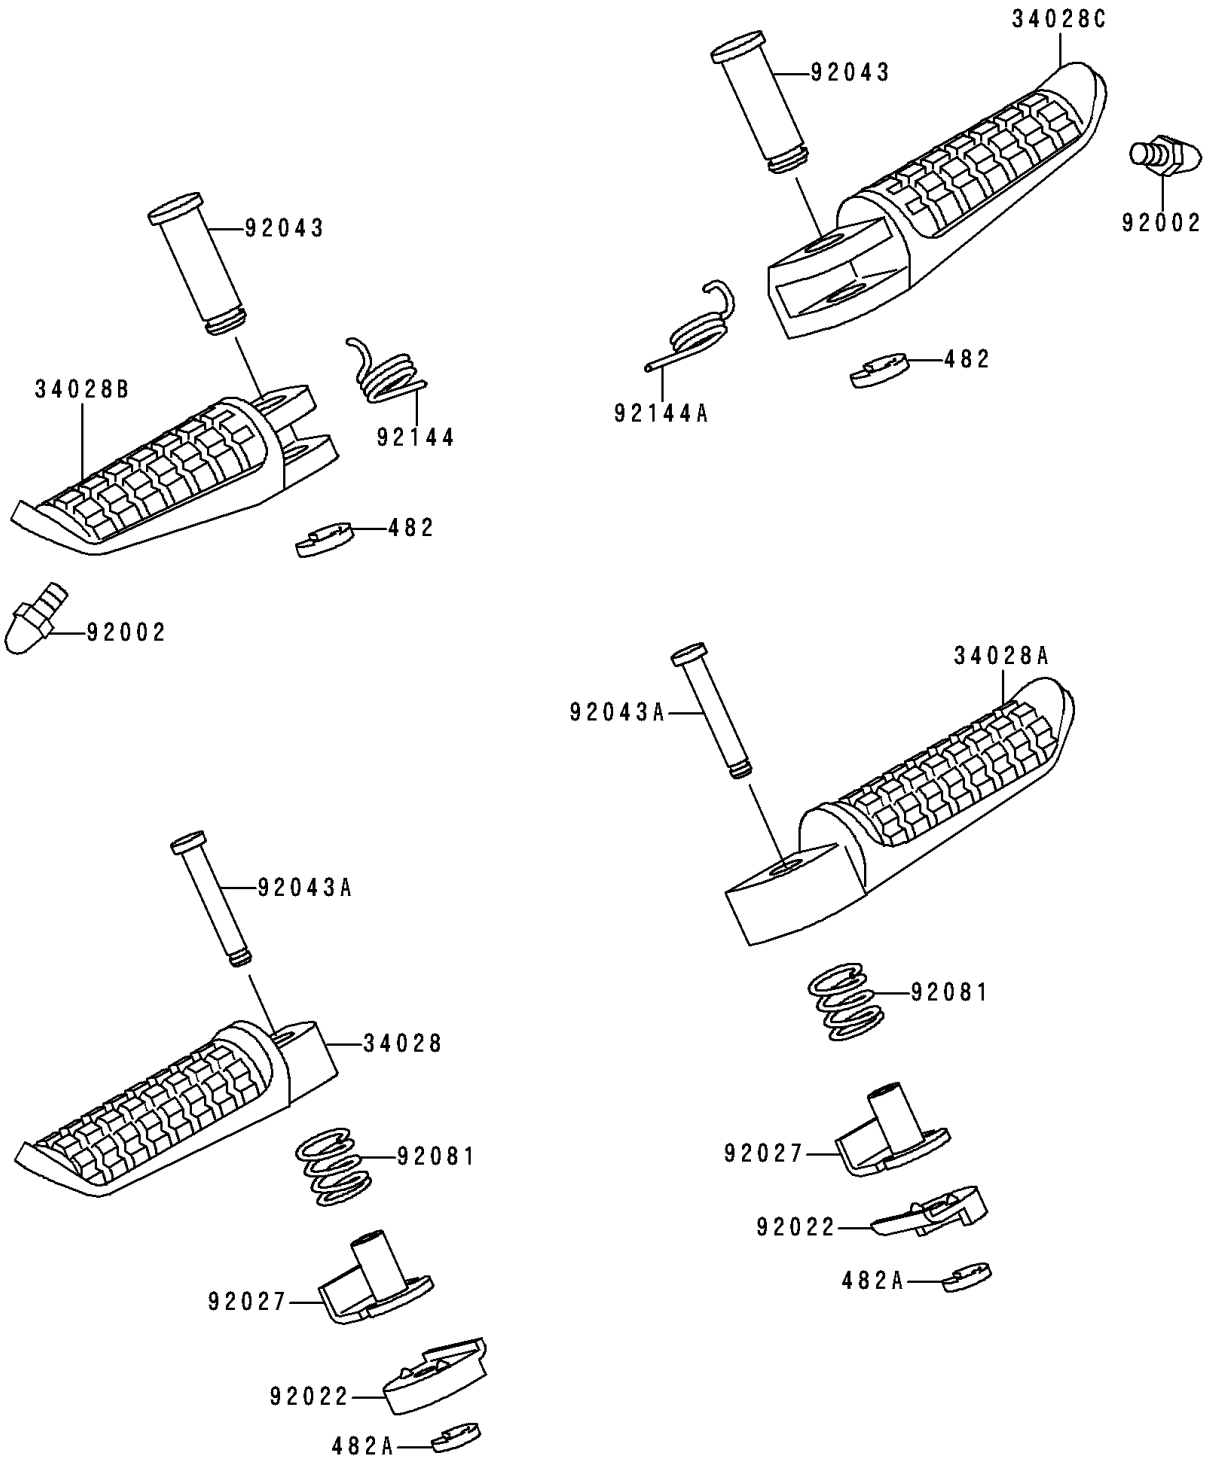

1993 Ninja® ZX™-6 PARTS DIAGRAM

Footrests

F2160

1993 Ninja® ZX™-6 PARTS LIST

Footrests

ITEM NAME	PART NUMBER	QUANTITY
CIRCLIP-TYPE-E,10MM (Ref # 482)	482L0100	1
CIRCLIP-TYPE-E,5MM (Ref # 482A)	482L5000	1
STEP,RR,LH (Ref # 34028)	34028-1191	1
STEP,RR,RH (Ref # 34028A)	34028-1192	1
STEP,FR,LH (Ref # 34028B)	34028-1334	1
STEP,FR,RH (Ref # 34028C)	34028-1335	1
BOLT,BANK SENSOR (Ref # 92002)	92002-1742	1
WASHER,STEP,RR (Ref # 92022)	92022-1507	1
COLLAR,STEP (Ref # 92027)	92027-1732	1
PIN,12X42.5 (Ref # 92043)	92043-1145	1
PIN,6X38.5 (Ref # 92043A)	92043-1328	1
SPRING,STEP,RR (Ref # 92081)	92081-1612	1
SPRING,STEP RETURN,LH (Ref # 92144)	92144-1567	1
SPRING,STEP RETURN (Ref # 92144A)	92144-1568	1